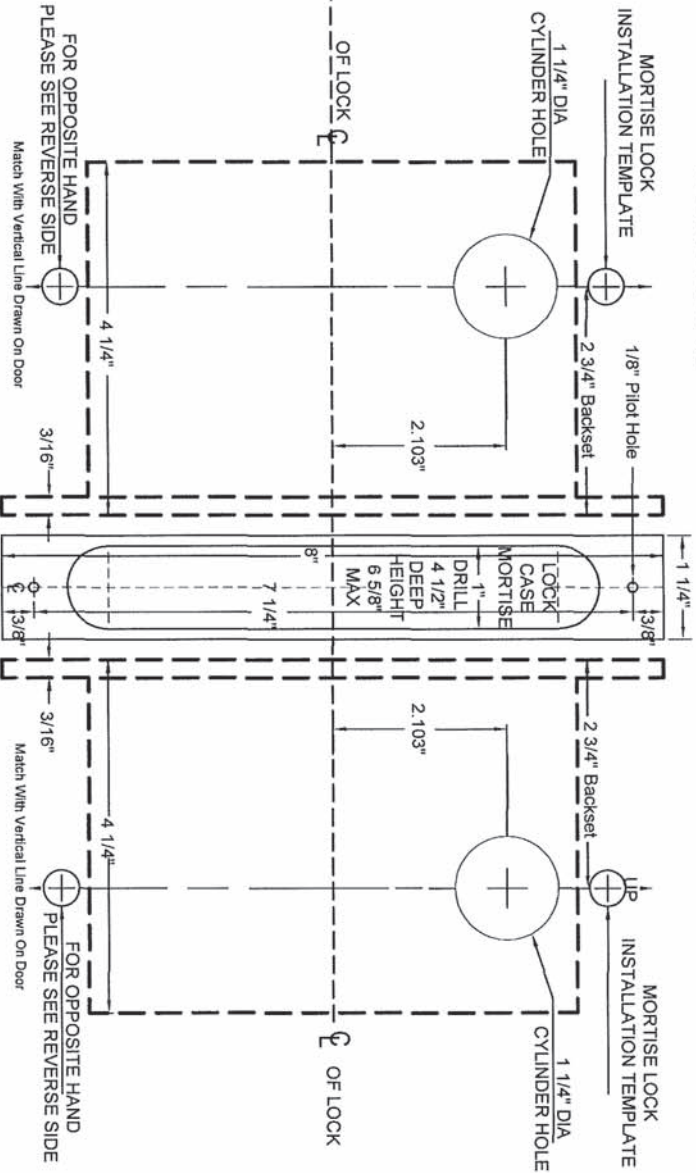

M8462
M8463
M8464

Wood or composite doors
 Escutcheon trim

Flat or beveled, wood or composite doors
 Note: Dimensions shown in parenthesis () are in millimeters

CAL-ROYAL M-Series

LOCK DETAIL Common center line lock, strike and door

DOOR DETAIL

DOOR DETAIL

FOR OPPOSITE HAND
 PLEASE SEE REVERSE SIDE
 Match With Vertical Line Drawn On Door

FOR OPPOSITE HAND
 PLEASE SEE REVERSE SIDE
 Match With Vertical Line Drawn On Door