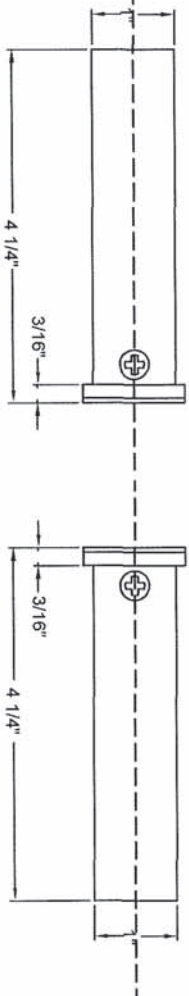

M8462
M8463
M8464

Wood or composite doors
 Escutcheon trim

Flat or beveled, wood or composite doors
 Note: Dimensions shown in parenthesis () are in millimeters

CAL-ROYAL M-Series

LOCK DETAIL Common center line lock, strike and door

DOOR DETAIL

DOOR DETAIL

FOR OPPOSITE HAND
 PLEASE SEE REVERSE SIDE
 Match With Vertical Line Drawn On Door

FOR OPPOSITE HAND
 PLEASE SEE REVERSE SIDE
 Match With Vertical Line Drawn On Door