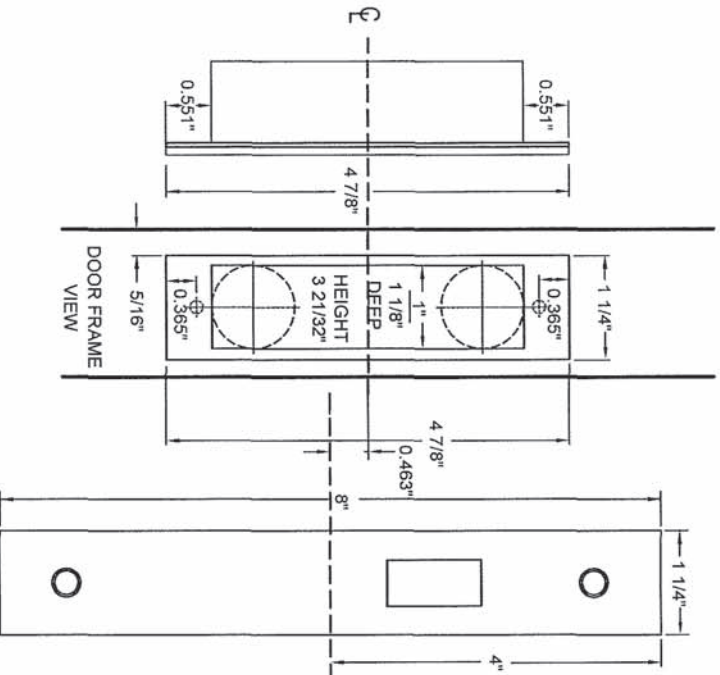

M8462
M8463
M8464

Wood or composite doors
 Escutcheon trim

Flat or beveled, wood or composite doors
 Note: Dimensions shown in parenthesis () are in millimeters

CAL-ROYAL M-Series

LOCK DETAIL Common center line lock, strike and door

DOOR DETAIL

DOOR DETAIL

FOR OPPOSITE HAND
 PLEASE SEE REVERSE SIDE
 Match With Vertical Line Drawn On Door

FOR OPPOSITE HAND
 PLEASE SEE REVERSE SIDE
 Match With Vertical Line Drawn On Door