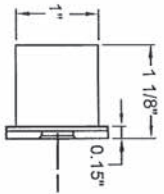

M8462
M8463
M8464

Wood or composite doors
 Escutcheon trim

Flat or beveled, wood or composite doors
 Note: Dimensions shown in parenthesis () are in millimeters

CAL-ROYAL M-Series

LOCK DETAIL Common center line lock, strike and door

DOOR DETAIL

DOOR DETAIL

FOR OPPOSITE HAND
 PLEASE SEE REVERSE SIDE
 Match With Vertical Line Drawn On Door

FOR OPPOSITE HAND
 PLEASE SEE REVERSE SIDE
 Match With Vertical Line Drawn On Door