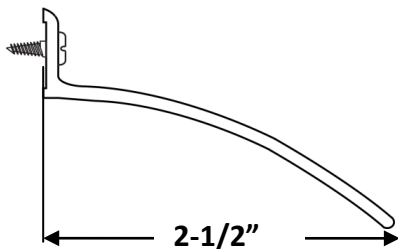

New Product

Effective June 2010

CR4400 Series DOOR TOP WEATHERSTRIP

ITEM#	SIZE	FINISH	LENGTH				PCS /MC	UNIT
			36"	48"	72"	96"		
CR4462	2-1/2" Door Top Weatherstrip	ALUM	36"	48"	72"	96"	50	Ea.
		DB						