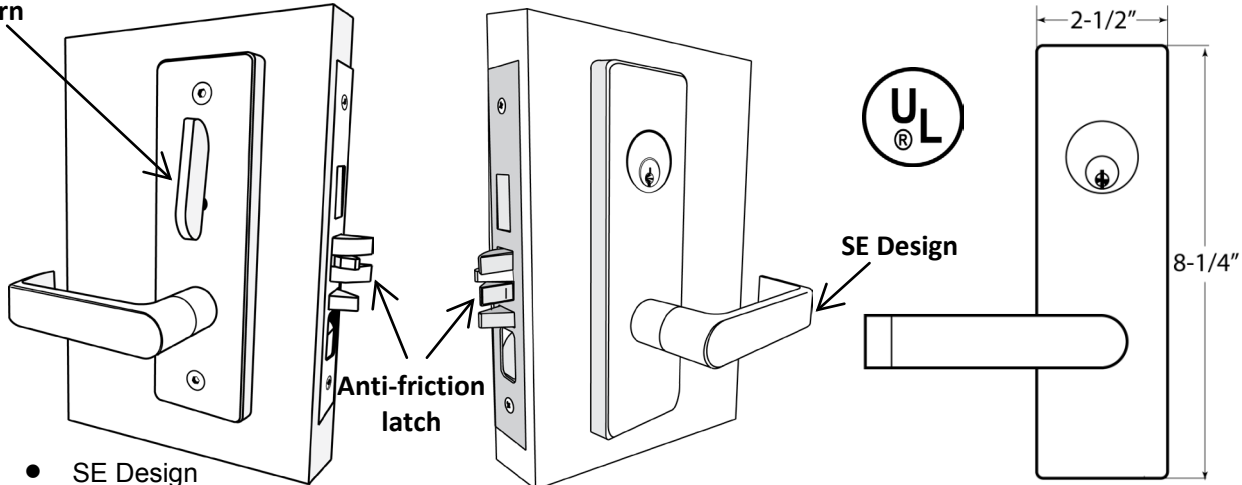

WIDE ESCUTCHEON MORTISE LOCKS

Available in-stock in US26D Finish

ADA-Compliant
Thumbturn

- SE Design
- ANSI 156.13, Series 1000 Grade (1), Heavy duty
- ADA-compliant Thumbturn
- Standard 2 3/4" backset with anti-friction latch