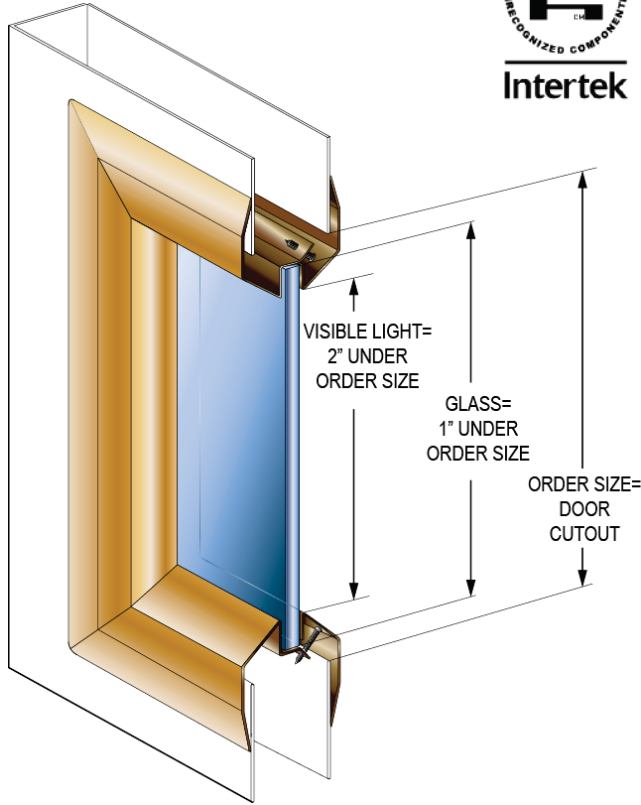

# LITES

SVL SERIES, VISION LITE LOW PROFILE

- ▶ 45-180 Minute Fire Rated Steel Vision Lites for 3/16" to 1/4" Glass
- ▶ Low Profile Beveled Vision lite for Fire Rated Doors
- ▶ Frame has Single-side Fasteners
- ▶ 20 Gauge Cold Rolled Steel
- ▶ Designed for use with 1-3/4" doors only
- ▶ Baked on powder coat finish
- ▶ Color: Standard Bronze
- ▶ Fasteners: #8 x 7/8" Flathead phillips head SMS

ITEM NO	SIZE (DOOR CUTOUT) Width x Height	PCS/CTN
SVL520	5" x 20"	6
SVL535	5" x 35"	6
SVL614	6" x 14"	6
SVL624	6" x 24"	6
SVL626	6" x 26"	6
SVL627	6" x 27"	6
SVL630	6" x 30"	6
SVL636	6" x 36"	6
SVL722	7" x 22"	6
SVL818	8" x 18"	6
SVL830	8" x 30"	6
SVL832	8" x 32"	6
SVL836	8" x 36"	6
SVL838	8" x 38"	6
SVL1212	12" x 12"	10
SVL1818	18" x 18"	2
SVL1830	18" x 30"	2
SVL1832	18" x 32"	2
SVL2236	22" x 36"	2
SVL2424	24" x 24"	4
SVL2430	24" x 30"	4
SVL2432	24" x 32"	4
SVL2434	24" x 34"	2
SVL2436	24" x 36"	2
SVL2454	24" x 54"	2
SVL2456	24" x 56"	2
SVL2460	24" x 60"	2
SVL2464 *	24" x 64"	2
SVL3036	30" x 36"	2

- (A) VISIBLE LIGHT = 2" UNDER ORDER SIZE
- (B) GLASS = 1" UNDER ORDER SIZE
- (C) ORDER SIZE = DOOR CUTOUT
- (D) 1-3/8" OVER ORDER SIZE
- (E) GLAZING TAPE

\* Shaded Items are Non-Fire Rated.

See Lites & Louvers Intertek Certification for detailed information on Fire Ratings.  
Or visit: <http://www.cal-royal.com/pdf/litescertification.pdf>