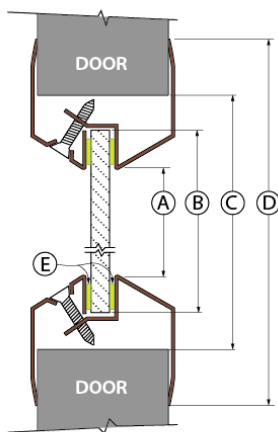

# LITES

SVL SERIES, VISION LITE LOW PROFILE

- ▶ 45-180 Minute Fire Rated Steel Vision Lites for 3/16" to 1/4" Glass
- ▶ Low Profile Beveled Vision lite for Fire Rated Doors
- ▶ Frame has Single-side Fasteners
- ▶ 20 Gauge Cold Rolled Steel
- ▶ Designed for use with 1-3/4" doors only
- ▶ Baked on powder coat finish
- ▶ Color: Standard Bronze
- ▶ Fasteners: #8 x 7/8" Flathead phillips head SMS

ITEM NO	SIZE (DOOR CUTOUT) Width x Height	PCS/CTN
SVL520	5" x 20"	6
SVL535	5" x 35"	6
SVL614	6" x 14"	6
SVL624	6" x 24"	6
SVL626	6" x 26"	6
SVL627	6" x 27"	6
SVL630	6" x 30"	6
SVL636	6" x 36"	6
SVL722	7" x 22"	6
SVL818	8" x 18"	6
SVL830	8" x 30"	6
SVL832	8" x 32"	6
SVL836	8" x 36"	6
SVL838	8" x 38"	6
SVL1212	12" x 12"	10
SVL1818	18" x 18"	2
SVL1830	18" x 30"	2
SVL1832	18" x 32"	2
SVL2236	22" x 36"	2
SVL2424	24" x 24"	4
SVL2430	24" x 30"	4
SVL2432	24" x 32"	4
SVL2434	24" x 34"	2
SVL2436	24" x 36"	2
SVL2454	24" x 54"	2
SVL2456	24" x 56"	2
SVL2460	24" x 60"	2
SVL2464 *	24" x 64"	2
SVL3036	30" x 36"	2

- (A) VISIBLE LIGHT = 2" UNDER ORDER SIZE
- (B) GLASS = 1" UNDER ORDER SIZE
- (C) ORDER SIZE = DOOR CUTOUT
- (D) 1-3/8" OVER ORDER SIZE
- (E) GLAZING TAPE

\* Shaded Items are Non-Fire Rated.

See Lites & Louvers Intertek Certification for detailed information on Fire Ratings.  
Or visit: <http://www.cal-royal.com/pdf/litescertification.pdf>