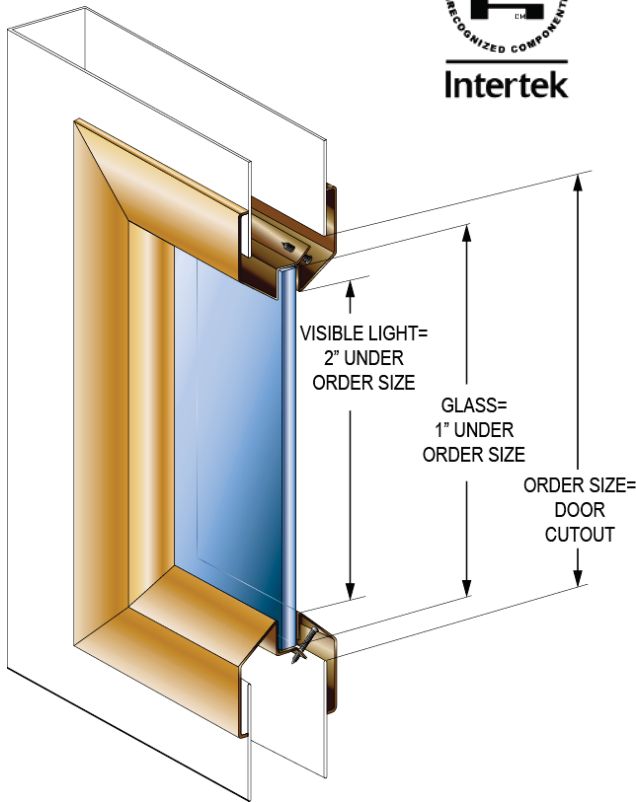

LITES

VL SERIES, VISION LITE STANDARD PROFILE

- ▶ 45-180 Minute Fire Rated Steel Vision Lites for 3/16" to 1/4" Glass
- ▶ Standard Profile Vision lite for Fire Rated Doors
- ▶ Frame has Single-side Fasteners
- ▶ 20 Gauge Cold Rolled Steel
- ▶ Designed for use with 1-3/4" doors only
- ▶ Baked on powder coat finish
- ▶ Color: Standard Bronze
- ▶ Fasteners: #8 x 7/8" Flathead phillips head SMS

ITEM NO	SIZE (DOOR CUTOUT) Width x Height	PCS/CTN
VL520	5" x 20"	6
VL535	5" x 35"	6
VL624	6" x 24"	6
VL626	6" x 26"	6
VL627	6" x 27"	6
VL630	6" x 30"	6
VL636	6" x 36"	6
VL722	7" x 22"	6
VL818	8" x 18"	6
VL830	8" x 30"	6
VL832	8" x 32"	6
VL836	8" x 36"	6
VL1010	10" X 10"	10
VL1212	12" x 12"	10
VL1414	14" x 14"	10
VL1818	18" x 18"	2
VL2020	20" x 20"	4
VL2030	20" x 30"	2
VL2424	24" x 24"	4
VL2430	24" x 30"	4
VL2432	24" x 32"	4
VL2434	24" x 34"	2
VL2436	24" x 36"	2
VL2460	24" x 60"	2
VL2464 *	24" x 64"	2

- (A) VISIBLE LIGHT = 2" UNDER ORDER SIZE
- (B) GLASS = 1" UNDER ORDER SIZE
- (C) ORDER SIZE = DOOR CUTOUT
- (D) 1-3/8" OVER ORDER SIZE
- (E) GLAZING TAPE

*Shaded Items are Non-Fire Rated.

See Lites & Louvers Intertek Certification for detailed information on Fire Ratings.
Or visit: <http://www.cal-royal.com/pdf/litescertification.pdf>