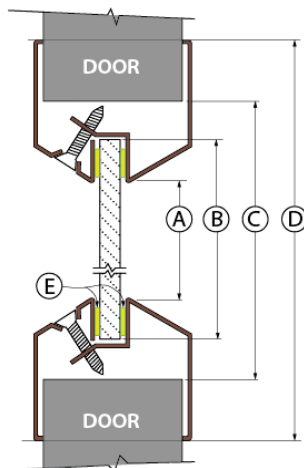

LITES

VL SERIES, VISION LITE STANDARD PROFILE

- ▶ 45-180 Minute Fire Rated Steel Vision Lites for 3/16" to 1/4" Glass
- ▶ Standard Profile Vision lite for Fire Rated Doors
- ▶ Frame has Single-side Fasteners
- ▶ 20 Gauge Cold Rolled Steel
- ▶ Designed for use with 1-3/4" doors only
- ▶ Baked on powder coat finish
- ▶ Color: Standard Bronze
- ▶ Fasteners: #8 x 7/8" Flathead phillips head SMS

ITEM NO	SIZE (DOOR CUTOUT) Width x Height	PCS/CTN
VL520	5" x 20"	6
VL535	5" x 35"	6
VL624	6" x 24"	6
VL626	6" x 26"	6
VL627	6" x 27"	6
VL630	6" x 30"	6
VL636	6" x 36"	6
VL722	7" x 22"	6
VL818	8" x 18"	6
VL830	8" x 30"	6
VL832	8" x 32"	6
VL836	8" x 36"	6
VL1010	10" X 10"	10
VL1212	12" x 12"	10
VL1414	14" x 14"	10
VL1818	18" x 18"	2
VL2020	20" x 20"	4
VL2030	20" x 30"	2
VL2424	24" x 24"	4
VL2430	24" x 30"	4
VL2432	24" x 32"	4
VL2434	24" x 34"	2
VL2436	24" x 36"	2
VL2460	24" x 60"	2
VL2464 *	24" x 64"	2

- (A) VISIBLE LIGHT = 2" UNDER ORDER SIZE
- (B) GLASS = 1" UNDER ORDER SIZE
- (C) ORDER SIZE = DOOR CUTOUT
- (D) 1-3/8" OVER ORDER SIZE
- (E) GLAZING TAPE

*Shaded Items are Non-Fire Rated.

See Lites & Louvers Intertek Certification for detailed information on Fire Ratings.
Or visit: <http://www.cal-royal.com/pdf/litescertification.pdf>