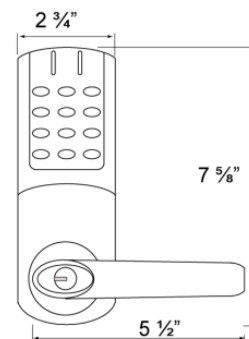

Heavyduty Keyless Locks

MECHANICAL CRCODE101

Features

- **For use with Rim & Vertical Exit Devices**
- Heavy Duty
- Designed for 7700 and 9800 Series
- Grade 1 Panic Exit Device
- Single code (up to 8000 code combinations)
- Weather-resistant finish
- Code can be changed anytime without dismounting
- Full size, non-handed lever handle
- Easy Installation
- Reversible Handing

ELECTRONIC CRCODE007

Features

- **For use with Rim Exit Devices only**
- Dual mode for code free entry either mechanically by key or electronically thru the keypad
- Designed for 7700 and 9800 Series
- Can store up to 90 different numeric user codes in 4, 5 or 6 digits
- Settings remain in memory when batteries are removed
- Audible alarm sounds after 3 incorrect attempts
- Connections available for remote release switch and automatic lock activation when linked to Fire alarm system
- Can be used as STOREROOM or CLASSROOM function
- Factory default set as STOREROOM function
- Fast and easy programming via master code

CR5000 TRILOGY[®] KEYLESS EXIT TRIM

Features

- **For use with Rim Exit Devices only**
- Clutch mechanism insures long life and durability
- Fingertip and/or Windows Programmable
- 2000 User Codes: Master, manager, supervisor and users
- Real Time Clock for up to 40,000 Event Time/Date-Stamped Audit Trail
- Up to 500 Lock/Unlock Schedules (with Time Zone Support)
- Rugged 12-Button Metal Keypad
- Non-Handed; Fully Field Reversible
- Adaptable to most major manufacturers of standard RIM and IC RIM Cylinders
- Battery operated; uses 5 AA batteries