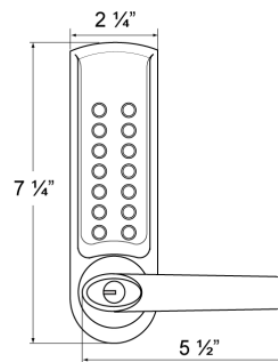

Heavyduty Keyless Locks

MECHANICAL CRCODE101

Features

- **For use with Rim & Vertical Exit Devices**
- Heavy Duty
- Designed for 7700 and 9800 Series
- Grade 1 Panic Exit Device
- Single code (up to 8000 code combinations)
- Weather-resistant finish
- Code can be changed anytime without dismounting
- Full size, non-handed lever handle
- Easy Installation
- Reversible Handing

ELECTRONIC CRCODE007

Features

- **For use with Rim Exit Devices only**
- Dual mode for code free entry either mechanically by key or electronically thru the keypad
- Designed for 7700 and 9800 Series
- Can store up to 90 different numeric user codes in 4, 5 or 6 digits
- Settings remain in memory when batteries are removed
- Audible alarm sounds after 3 incorrect attempts
- Connections available for remote release switch and automatic lock activation when linked to Fire alarm system
- Can be used as STOREROOM or CLASSROOM function
- Factory default set as STOREROOM function
- Fast and easy programming via master code

CR5000 TRILOGY[®] KEYLESS EXIT TRIM

Features

- **For use with Rim Exit Devices only**
- Clutch mechanism insures long life and durability
- Fingertip and/or Windows Programmable
- 2000 User Codes: Master, manager, supervisor and users
- Real Time Clock for up to 40,000 Event Time/Date-Stamped Audit Trail
- Up to 500 Lock/Unlock Schedules (with Time Zone Support)
- Rugged 12-Button Metal Keypad
- Non-Handed; Fully Field Reversible
- Adaptable to most major manufacturers of standard RIM and IC RIM Cylinders
- Battery operated; uses 5 AA batteries