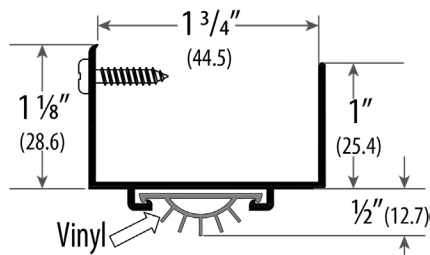

Testing / Ratings:  
for DSR-406

Testing / Ratings: for DSR-407,  
DS-403, DS-404, DSR-410

**DSR-406**

Finish Options: AV, DV  
Length Available: 36", 48"  
Width: 1 13/16" (46.3mm)  
Profile Height: 1 1/4" (31.4mm)  
Total Height with Insert: Approx. 1 1/2" (37.8mm)  
Comes Standard with #6 x 5/8" PPHSMS

**DSR-407**

Finish Options: AV, DV  
Length Available: 36", 48"  
Width: 1 13/16" (46.3mm)  
Profile Height: 1 1/4" (31.5mm)  
Total Height with Insert: Approx. 1 3/4" (44.2mm)  
Comes Standard with #6 x 5/8" PPHSMS

**DS-403**

Finish Options: AV, DV  
Length Available: 36", 48"  
Width: 1 3/4" (44.5mm)  
Profile Height: 1 3/8" (34.9mm)  
Total Height with Insert: Approx. 1 5/8" (41.3mm)  
Comes Standard with #6 x 5/8" PPHSMS

**DS-404**

Finish Options: AV, DV  
Length Available: 36", 48"  
Width: 1 3/4" (44.5mm)  
Profile Height: 1 1/8" (28.6mm)  
Total Height with Insert: Approx. 1 5/8" (41.3mm)  
Comes Standard with #6 x 5/8" PPHSMS