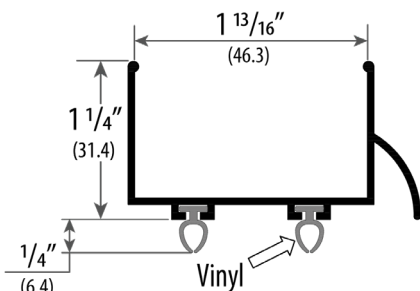

Testing / Ratings:  
for DSR-406

Testing / Ratings: for DSR-407,  
DS-403, DS-404, DSR-410

**DSR-406**

Finish Options: AV, DV  
Length Available: 36", 48"  
Width: 1 13/16" (46.3mm)  
Profile Height: 1 1/4" (31.4mm)  
Total Height with Insert: Approx. 1 1/2" (37.8mm)  
Comes Standard with #6 x 5/8" PPHSMS

**DSR-407**

Finish Options: AV, DV  
Length Available: 36", 48"  
Width: 1 13/16" (46.3mm)  
Profile Height: 1 1/4" (31.5mm)  
Total Height with Insert: Approx. 1 3/4" (44.2mm)  
Comes Standard with #6 x 5/8" PPHSMS

**DS-403**

Finish Options: AV, DV  
Length Available: 36", 48"  
Width: 1 3/4" (44.5mm)  
Profile Height: 1 3/8" (34.9mm)  
Total Height with Insert: Approx. 1 5/8" (41.3mm)  
Comes Standard with #6 x 5/8" PPHSMS

**DS-404**

Finish Options: AV, DV  
Length Available: 36", 48"  
Width: 1 3/4" (44.5mm)  
Profile Height: 1 1/8" (28.6mm)  
Total Height with Insert: Approx. 1 5/8" (41.3mm)  
Comes Standard with #6 x 5/8" PPHSMS