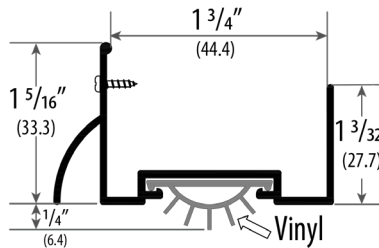

**DSR-407**

Finish Options: AV, DV  
Length Available: 36", 48"  
Width: 1 13/16" (46.3mm)  
Profile Height: 1 1/4" (31.5mm)  
Total Height with Insert: Approx. 1 3/4" (44.2mm)  
Comes Standard with #6 x 5/8" PPHSMS

**DS-403**

Finish Options: AV, DV  
Length Available: 36", 48"  
Width: 1 3/4" (44.5mm)  
Profile Height: 1 3/8" (34.9mm)  
Total Height with Insert: Approx. 1 5/8" (41.3mm)  
Comes Standard with #6 x 5/8" PPHSMS

**DS-404**

Finish Options: AV, DV  
Length Available: 36", 48"  
Width: 1 3/4" (44.5mm)  
Profile Height: 1 1/8" (28.6mm)  
Total Height with Insert: Approx. 1 5/8" (41.3mm)  
Comes Standard with #6 x 5/8" PPHSMS

**DSR-410**

Finish Options: AV, DV  
Length Available: 36", 48"  
Width: 1 3/4" (44.4mm)  
Profile Height: 1 5/16" (33.3mm)  
Total Height with Insert: Approx. 1 9/16" (39.7mm)  
Comes Standard with #6 x 5/8" PPHSMS