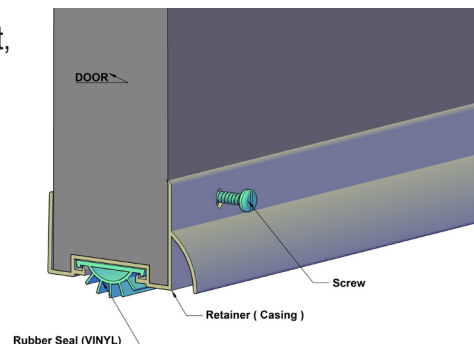

**SPECIFICATIONS**

- » Door Shoe is applied to the underside of the door creating a barrier against dust, drafts, light, smoke, and fire without compromising the aesthetics of the door.
- » It is also used to provide protection for the bottom of the door.
- » It consists of Aluminum Channel with a flexible Vinyl Insert.
- » Channels are punched with slotted holes for easy adjustment.
- » Used on either Wood or Hollow Metal doors.
- » Also available with a rain drip design (*prefix DSR*), which deflects water from the door as well as sealing the bottom of the door.

Testing / Ratings:  
for DSR-406

Testing / Ratings: for DSR-407,  
DS-403, DS-404, DSR-410

**DSR-406**

Finish Options: AV, DV  
Length Available: 36", 48"  
Width: 1 13/16" (46.3mm)  
Profile Height: 1 1/4" (31.4mm)  
Total Height with Insert: Approx. 1 1/2" (37.8mm)  
Comes Standard with #6 x 5/8" PPHSMS

**DSR-407**

Finish Options: AV, DV  
Length Available: 36", 48"  
Width: 1 13/16" (46.3mm)  
Profile Height: 1 1/4" (31.5mm)  
Total Height with Insert: Approx. 1 3/4" (44.2mm)  
Comes Standard with #6 x 5/8" PPHSMS

**DS-403**

Finish Options: AV, DV  
Length Available: 36", 48"  
Width: 1 3/4" (44.5mm)  
Profile Height: 1 3/8" (34.9mm)  
Total Height with Insert: Approx. 1 5/8" (41.3mm)  
Comes Standard with #6 x 5/8" PPHSMS