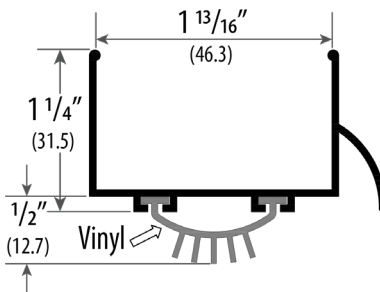

Testing / Ratings:  
for DSR-406

Testing / Ratings: for DSR-407,  
DS-403, DS-404, DSR-410

**DSR-406**

Finish Options: AV, DV  
Length Available: 36", 48"  
Width: 1 13/16" (46.3mm)  
Profile Height: 1 1/4" (31.4mm)  
Total Height with Insert: Approx. 1 1/2" (37.8mm)  
Comes Standard with #6 x 5/8" PPHSMS

**DSR-407**

Finish Options: AV, DV  
Length Available: 36", 48"  
Width: 1 13/16" (46.3mm)  
Profile Height: 1 1/4" (31.5mm)  
Total Height with Insert: Approx. 1 3/4" (44.2mm)  
Comes Standard with #6 x 5/8" PPHSMS

**DS-403**

Finish Options: AV, DV  
Length Available: 36", 48"  
Width: 1 3/4" (44.5mm)  
Profile Height: 1 3/8" (34.9mm)  
Total Height with Insert: Approx. 1 5/8" (41.3mm)  
Comes Standard with #6 x 5/8" PPHSMS

**DS-404**

Finish Options: AV, DV  
Length Available: 36", 48"  
Width: 1 3/4" (44.5mm)  
Profile Height: 1 1/8" (28.6mm)  
Total Height with Insert: Approx. 1 5/8" (41.3mm)  
Comes Standard with #6 x 5/8" PPHSMS