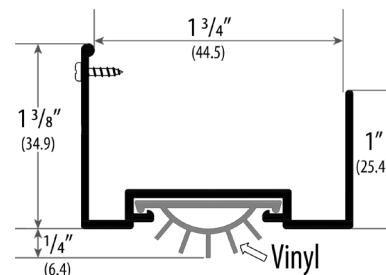

Testing / Ratings:  
for DSR-406

Testing / Ratings: for DSR-407,  
DS-403, DS-404, DSR-410

**DSR-406**

Finish Options: AV, DV  
Length Available: 36", 48"  
Width: 1 13/16" (46.3mm)  
Profile Height: 1 1/4" (31.4mm)  
Total Height with Insert: Approx. 1 1/2" (37.8mm)  
Comes Standard with #6 x 5/8" PPHSMS

**DSR-407**

Finish Options: AV, DV  
Length Available: 36", 48"  
Width: 1 13/16" (46.3mm)  
Profile Height: 1 1/4" (31.5mm)  
Total Height with Insert: Approx. 1 3/4" (44.2mm)  
Comes Standard with #6 x 5/8" PPHSMS

**DS-403**

Finish Options: AV, DV  
Length Available: 36", 48"  
Width: 1 3/4" (44.5mm)  
Profile Height: 1 3/8" (34.9mm)  
Total Height with Insert: Approx. 1 5/8" (41.3mm)  
Comes Standard with #6 x 5/8" PPHSMS

**DS-404**

Finish Options: AV, DV  
Length Available: 36", 48"  
Width: 1 3/4" (44.5mm)  
Profile Height: 1 1/8" (28.6mm)  
Total Height with Insert: Approx. 1 5/8" (41.3mm)  
Comes Standard with #6 x 5/8" PPHSMS