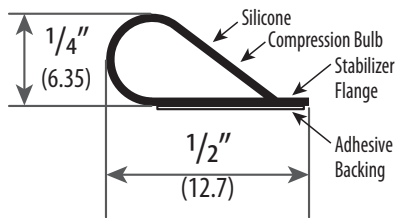

ADHESIVE WEATHERSTRIP SPECIFICATIONS

- » Adhesive Weatherstrips are made from Silicone Rubber with 3M Adhesive Tape that can handle various applications and high temperature (effective between -58°F and 450°F).
- » High Quality Self Adhesive with strong initial adhesion and long term holding power.
- » Provides a simple and cost-effective way to create a seal around your door frame.
- » Non-Toxic and Self-Extinguishing; Resistant to sunlight, ozone, oxidation, weather, water and flames.
- » Impermeable to mildew and fungus; will not degenerate under normal exposure.
- » Used for Wood or Hollow Metal Frames.

C-440

Testing/Ratings:

Finish Options: B, W
 Length Available: 17', 20', 25', 204', 510'
 Seal begins compressing at 5/16".
 Compresses to seal up to a 1/16" gap.
 Designed for tighter frames.
 Demonstrates extremely low closing force.

C-0773

Testing/Ratings:

Finish Options: B, W
 Length Available: 17', 20', 25', 204', 510'
 Seal begins compressing at 3/8".
 Compresses to seal up to a 1/16" gap.
 Triple-Fin designed to block light and sound.

C-880

Testing/Ratings:

Finish Options: B, W
 Length Available: 17', 20', 25', 204', 510'
 Seal begins compressing at 1/4".
 Compresses to seal up to a 1/16" gap.

C-550

Testing/Ratings:

Finish Options: B, W
 Length Available: 17', 20', 25', 204', 510'
 Seal begins compressing at 3/16".
 Compresses to seal up to a 1/16" gap.