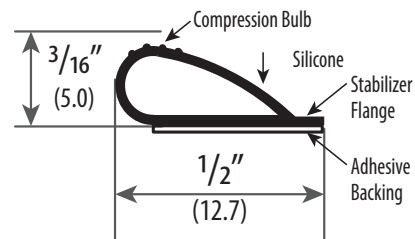

ADHESIVE WEATHERSTRIP SPECIFICATIONS

- » Adhesive Weatherstrips are made from Silicone Rubber with 3M Adhesive Tape that can handle various applications and high temperature (effective between -58°F and 450°F).
- » High Quality Self Adhesive with strong initial adhesion and long term holding power.
- » Provides a simple and cost-effective way to create a seal around your door frame.
- » Non-Toxic and Self-Extinguishing; Resistant to sunlight, ozone, oxidation, weather, water and flames.
- » Impermeable to mildew and fungus; will not degenerate under normal exposure.
- » Used for Wood or Hollow Metal Frames.

C-440

Testing/Ratings:

Finish Options: B, W
 Length Available: 17', 20', 25', 204', 510'
 Seal begins compressing at 5/16".
 Compresses to seal up to a 1/16" gap.
 Designed for tighter frames.
 Demonstrates extremely low closing force.

C-0773

Testing/Ratings:

Finish Options: B, W
 Length Available: 17', 20', 25', 204', 510'
 Seal begins compressing at 3/8".
 Compresses to seal up to a 1/16" gap.
 Triple-Fin designed to block light and sound.

C-880

Testing/Ratings:

Finish Options: B, W
 Length Available: 17', 20', 25', 204', 510'
 Seal begins compressing at 1/4".
 Compresses to seal up to a 1/16" gap.

C-550

Testing/Ratings:

Finish Options: B, W
 Length Available: 17', 20', 25', 204', 510'
 Seal begins compressing at 3/16".
 Compresses to seal up to a 1/16" gap.