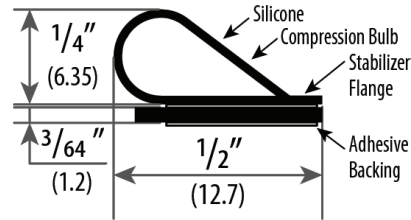

ADHESIVE WEATHERSTRIP SPECIFICATIONS

- » Adhesive Weatherstrips are made from Silicone Rubber with 3M Adhesive Tape that can handle various applications and high temperature (effective between -58°F and 450°F).
- » High Quality Self Adhesive with strong initial adhesion and long term holding power.
- » Provides a simple and cost-effective way to create a seal around your door frame.
- » Non-Toxic and Self-Extinguishing; Resistant to sunlight, ozone, oxidation, weather, water and flames.
- » Impermeable to mildew and fungus; will not degenerate under normal exposure.
- » Used for Wood or Hollow Metal Frames.

C-880

Testing/Ratings:

Finish Options: B, W
 Length Available: 17', 20', 25', 204', 510'
 Seal begins compressing at 1/4".
 Compresses to seal up to a 1/16" gap.

C-550

Testing/Ratings:

Finish Options: B, W
 Length Available: 17', 20', 25', 204', 510'
 Seal begins compressing at 3/16".
 Compresses to seal up to a 1/16" gap.

Note: Products shown in this section are not drawn to scale. | Available Finishes: B (Black) | W (White)

INT-001

Testing/Ratings:

Adhesive-Backed Intumescent

Finish Options: B, W
Length Available: 17', 25'

INT-440

Testing/Ratings:

C-440 x INT-001 Combination

Finish Options: B, W
Length Available: 3684, 4896, 9696
Compresses to seal up to a 1/8" gap.

INT-880

Testing/Ratings:

C-880 x INT-001 Combination

Finish Options: B, W
Length Available: 3684, 4896, 9696
Compresses to seal up to a 1/8" gap.