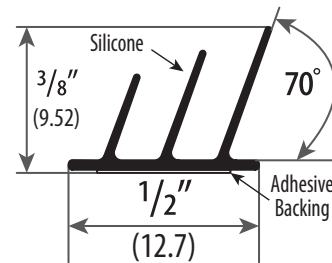

ADHESIVE WEATHERSTRIP SPECIFICATIONS

- » Adhesive Weatherstrips are made from Silicone Rubber with 3M Adhesive Tape that can handle various applications and high temperature (effective between -58°F and 450°F).
- » High Quality Self Adhesive with strong initial adhesion and long term holding power.
- » Provides a simple and cost-effective way to create a seal around your door frame.
- » Non-Toxic and Self-Extinguishing; Resistant to sunlight, ozone, oxidation, weather, water and flames.
- » Impermeable to mildew and fungus; will not degenerate under normal exposure.
- » Used for Wood or Hollow Metal Frames.

C-440

Testing/Ratings:

Finish Options: B, W
 Length Available: 17', 20', 25', 204', 510'
 Seal begins compressing at 5/16".
 Compresses to seal up to a 1/16" gap.
 Designed for tighter frames.
 Demonstrates extremely low closing force.

C-0773

Testing/Ratings:

Finish Options: B, W
 Length Available: 17', 20', 25', 204', 510'
 Seal begins compressing at 3/8".
 Compresses to seal up to a 1/16" gap.
 Triple-Fin designed to block light and sound.

C-880

Testing/Ratings:

Finish Options: B, W
 Length Available: 17', 20', 25', 204', 510'
 Seal begins compressing at 1/4".
 Compresses to seal up to a 1/16" gap.

C-550

Testing/Ratings:

Finish Options: B, W
 Length Available: 17', 20', 25', 204', 510'
 Seal begins compressing at 3/16".
 Compresses to seal up to a 1/16" gap.