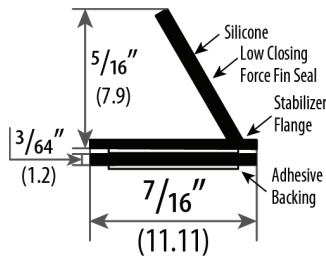

C-880

Testing/Ratings:

Finish Options: B, W
 Length Available: 17', 20', 25', 204', 510'
 Seal begins compressing at 1/4".
 Compresses to seal up to a 1/16" gap.

C-550

Testing/Ratings:

Finish Options: B, W
 Length Available: 17', 20', 25', 204', 510'
 Seal begins compressing at 3/16".
 Compresses to seal up to a 1/16" gap.

Note: Products shown in this section are not drawn to scale. | Available Finishes: B (Black) | W (White)

INT-001

Testing/Ratings:

Adhesive-Backed Intumescent

Finish Options: B, W
Length Available: 17', 25'

INT-440

Testing/Ratings:

C-440 x INT-001 Combination

Finish Options: B, W
Length Available: 3684, 4896, 9696
Compresses to seal up to a 1/8" gap.

INT-880

Testing/Ratings:

C-880 x INT-001 Combination

Finish Options: B, W
Length Available: 3684, 4896, 9696
Compresses to seal up to a 1/8" gap.