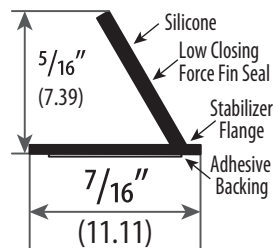

ADHESIVE WEATHERSTRIP SPECIFICATIONS

- » Adhesive Weatherstrips are made from Silicone Rubber with 3M Adhesive Tape that can handle various applications and high temperature (effective between -58°F and 450°F).
- » High Quality Self Adhesive with strong initial adhesion and long term holding power.
- » Provides a simple and cost-effective way to create a seal around your door frame.
- » Non-Toxic and Self-Extinguishing; Resistant to sunlight, ozone, oxidation, weather, water and flames.
- » Impermeable to mildew and fungus; will not degenerate under normal exposure.
- » Used for Wood or Hollow Metal Frames.

C-440

Testing/Ratings:

Finish Options: B, W
 Length Available: 17', 20', 25', 204', 510'
 Seal begins compressing at 5/16".
 Compresses to seal up to a 1/16" gap.
 Designed for tighter frames.
 Demonstrates extremely low closing force.

C-0773

Testing/Ratings:

Finish Options: B, W
 Length Available: 17', 20', 25', 204', 510'
 Seal begins compressing at 3/8".
 Compresses to seal up to a 1/16" gap.
 Triple-Fin designed to block light and sound.

C-880

Testing/Ratings:

Finish Options: B, W
 Length Available: 17', 20', 25', 204', 510'
 Seal begins compressing at 1/4".
 Compresses to seal up to a 1/16" gap.

C-550

Testing/Ratings:

Finish Options: B, W
 Length Available: 17', 20', 25', 204', 510'
 Seal begins compressing at 3/16".
 Compresses to seal up to a 1/16" gap.