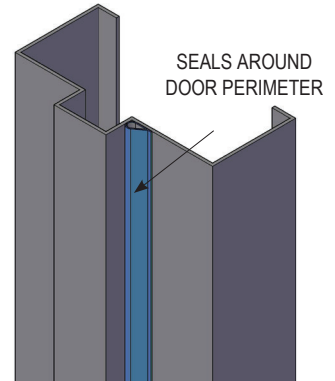

ADHESIVE WEATHERSTRIP SPECIFICATIONS

- » Adhesive Weatherstrips are made from Silicone Rubber with 3M Adhesive Tape that can handle various applications and high temperature (effective between -58°F and 450°F).
- » High Quality Self Adhesive with strong initial adhesion and long term holding power.
- » Provides a simple and cost-effective way to create a seal around your door frame.
- » Non-Toxic and Self-Extinguishing; Resistant to sunlight, ozone, oxidation, weather, water and flames.
- » Impermeable to mildew and fungus; will not degenerate under normal exposure.
- » Used for Wood or Hollow Metal Frames.

C-440

Testing/Ratings:

Finish Options: B, W
 Length Available: 17', 20', 25', 204', 510'
 Seal begins compressing at 5/16".
 Compresses to seal up to a 1/16" gap.
 Designed for tighter frames.
 Demonstrates extremely low closing force.

C-0773

Testing/Ratings:

Finish Options: B, W
 Length Available: 17', 20', 25', 204', 510'
 Seal begins compressing at 3/8".
 Compresses to seal up to a 1/16" gap.
 Triple-Fin designed to block light and sound.