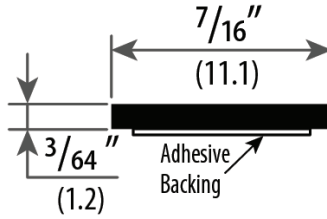

ADHESIVE WEATHERSTRIP SPECIFICATIONS

- » Adhesive Weatherstrips are made from Silicone Rubber with 3M Adhesive Tape that can handle various applications and high temperature (effective between -58°F and 450°F).
- » High Quality Self Adhesive with strong initial adhesion and long term holding power.
- » Provides a simple and cost-effective way to create a seal around your door frame.
- » Non-Toxic and Self-Extinguishing; Resistant to sunlight, ozone, oxidation, weather, water and flames.
- » Impermeable to mildew and fungus; will not degenerate under normal exposure.
- » Used for Wood or Hollow Metal Frames.

C-0773

Testing/Ratings:

Finish Options: B, W
 Length Available: 17', 20', 25', 204', 510'
 Seal begins compressing at 3/8".
 Compresses to seal up to a 1/16" gap.
 Triple-Fin designed to block light and sound.

C-880

Testing/Ratings:

Finish Options: B, W
 Length Available: 17', 20', 25', 204', 510'
 Seal begins compressing at 1/4".
 Compresses to seal up to a 1/16" gap.

C-550

Testing/Ratings:

Finish Options: B, W
 Length Available: 17', 20', 25', 204', 510'
 Seal begins compressing at 3/16".
 Compresses to seal up to a 1/16" gap.

Note: Products shown in this section are not drawn to scale. | Available Finishes: B (Black) | W (White)

INT-001

Testing/Ratings:

Adhesive-Backed Intumescent

Finish Options: B, W
Length Available: 17', 25'