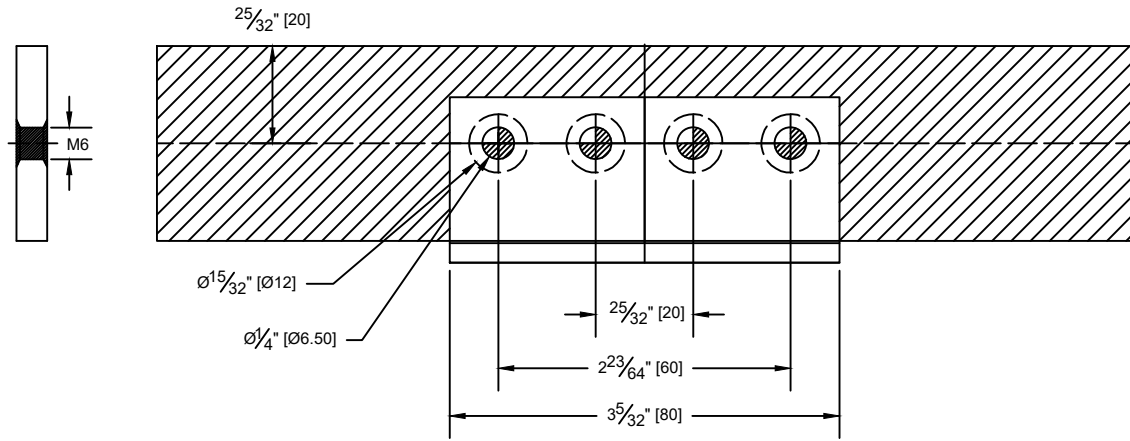

LINK SHEET
OR
CONNECTOR

6605 Flotilla Street
City of Commerce
CA 90040 USA
Tel.# (323) 888-6601
FAX # (323) 888-6699
WEB SITE:
CAL-ROYAL.COM
Email: sales@cal-royal.com

ITEM NO.	DESCRIPTION :	SCALE :
BDHCP	BDH Track Connector	Not To Scale
ANSI :	UNITS : Inches (mm)	VERSION : VER#01 (20220124)