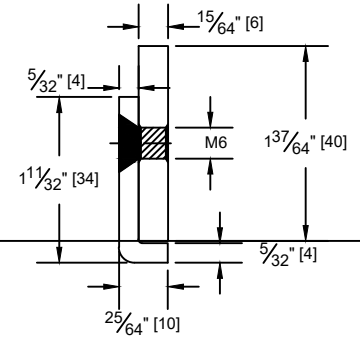

LINK SHEET
OR
CONNECTOR

6605 Flotilla Street
City of Commerce
CA 90040 USA
Tel.# (323) 888-6601
FAX # (323) 888-6699
WEB SITE:
CAL-ROYAL.COM
Email: sales@cal-royal.com

ITEM NO.	DESCRIPTION :	SCALE :
BDHCP	BDH Track Connector	Not To Scale
ANSI :	UNITS : Inches (mm)	VERSION : VER#01 (20220124)