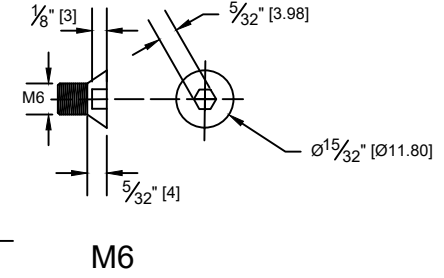

LINK SHEET
OR
CONNECTOR

6605 Flotilla Street
City of Commerce
CA 90040 USA
Tel.# (323) 888-6601
FAX # (323) 888-6699
WEB SITE:
CAL-ROYAL.COM
Email: sales@cal-royal.com

ITEM NO.	DESCRIPTION :	SCALE :
BDHCP	BDH Track Connector	Not To Scale
ANSI :	UNITS : Inches (mm)	VERSION : VER#01 (20220124)