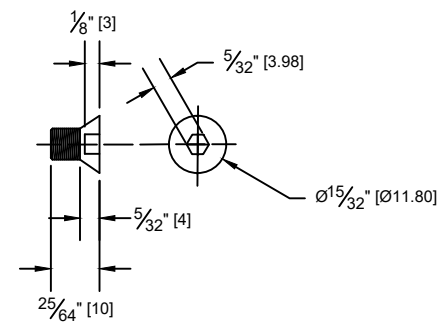

LINK SHEET
OR
CONNECTOR

6605 Flotilla Street
City of Commerce
CA 90040 USA
Tel.# (323) 888-6601
FAX # (323) 888-6699
WEB SITE:
CAL-ROYAL.COM
Email: sales@cal-royal.com

ITEM NO.	DESCRIPTION :	SCALE :
BDHCP	BDH Track Connector	Not To Scale
ANSI :	UNITS : Inches (mm)	VERSION : VER#01 (20220124)