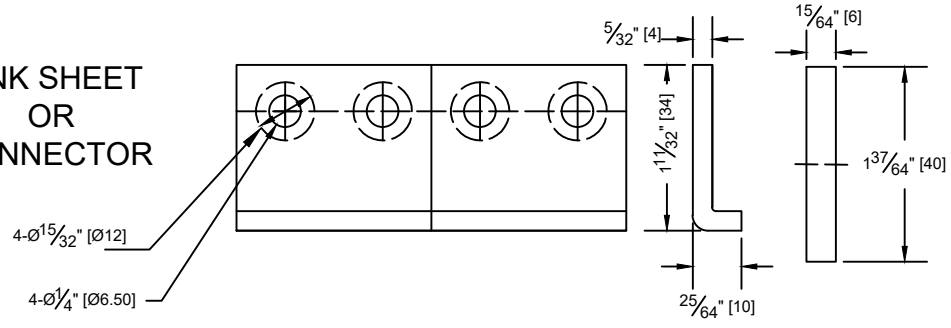

LINK SHEET
OR
CONNECTOR

6605 Flotilla Street
City of Commerce
CA 90040 USA
Tel.# (323) 888-6601
FAX # (323) 888-6699
WEB SITE:
CAL-ROYAL.COM
Email: sales@cal-royal.com

ITEM NO.	DESCRIPTION :	SCALE :
BDHCP	BDH Track Connector	Not To Scale
ANSI :	UNITS : Inches (mm)	VERSION : VER#01 (20220124)