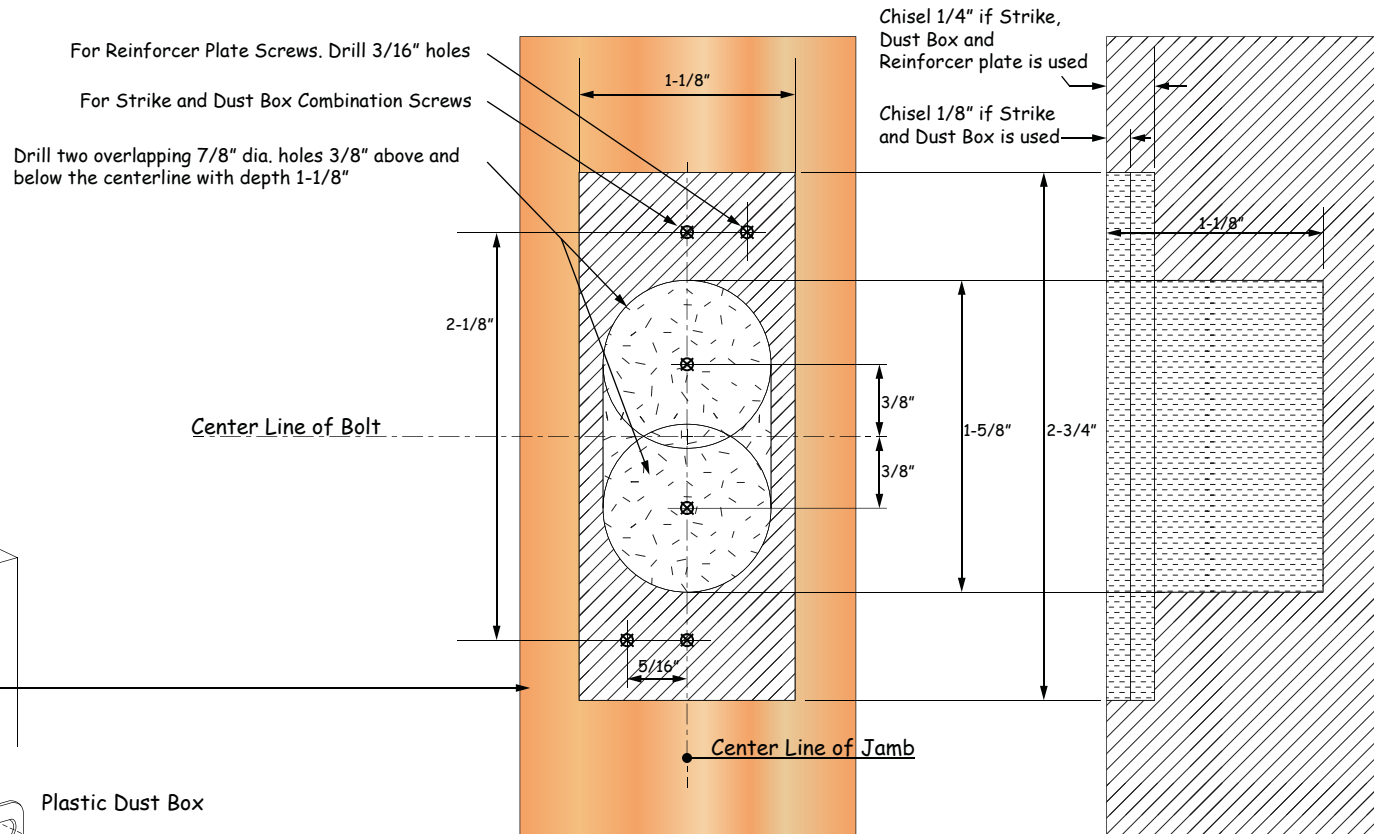

Standard Packaging:
 2-3/4" backset ;
 1-1/8" x 2-1/4" faceplate

Optional
 2-3/8" backset;
 1" x 2-1/4" faceplate

LEFT HANDED DOORS
 OUTSIDE INSIDE

RIGHT HANDED DOORS
 INSIDE OUTSIDE

6605 Flotilla St.
 City of Commerce
 CA 90040 USA
 Tel: (323) 888-6601
 FAX: (323) 888-6699
 Website: cal-royal.com
 Email: sales@cal-royal.com

ITEM NO.	DESCRIPTION	ANSI	SCALE	UNIT	VERSION
CRB600	SINGLE CYLINDER HEAVY DUTY CLASSROOM DEADBOLT	A156.5 Grade 1	NOT TO SCALE	inches (mm)	ver. 2.0 rev. 11/14
			PAGE 1 OF 2		BY: bteves/adg

CALROYAL
PRODUCTS, INC.