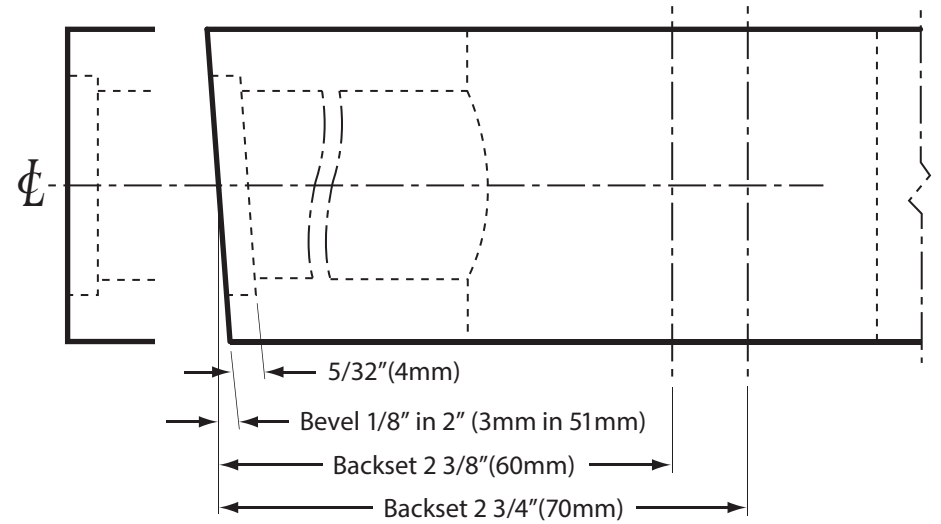

Standard Packaging:
 2-3/4" backset ;
 1-1/8" x 2-1/4" faceplate

Optional
 2-3/8" backset;
 1" x 2-1/4" faceplate

LEFT HANDED DOORS
 OUTSIDE INSIDE

RIGHT HANDED DOORS
 INSIDE OUTSIDE

6605 Flotilla St.
 City of Commerce
 CA 90040 USA
 Tel: (323) 888-6601
 FAX: (323) 888-6699
 Website: cal-royal.com
 Email: sales@cal-royal.com

ITEM NO.	DESCRIPTION	ANSI	SCALE	UNIT	VERSION
CRB600	SINGLE CYLINDER HEAVY DUTY CLASSROOM DEADBOLT	A156.5 Grade 1	NOT TO SCALE	inches (mm)	ver. 2.0 rev. 11/14
			PAGE 1 OF 2		BY: bteves/adg

CALROYAL
PRODUCTS, INC.