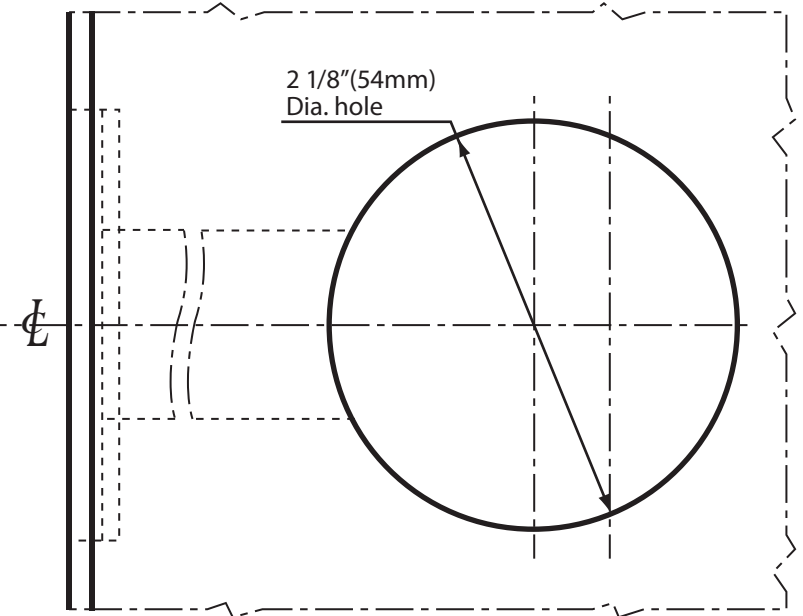

Standard Packaging:
 2-3/4" backset ;
 1-1/8" x 2-1/4" faceplate

Optional
 2-3/8" backset;
 1" x 2-1/4" faceplate

LEFT HANDED DOORS
 OUTSIDE INSIDE

RIGHT HANDED DOORS
 INSIDE OUTSIDE

6605 Flotilla St.
 City of Commerce
 CA 90040 USA
 Tel: (323) 888-6601
 FAX: (323) 888-6699
 Website: cal-royal.com
 Email: sales@cal-royal.com

ITEM NO.	DESCRIPTION	ANSI	SCALE	UNIT	VERSION
CRB600	SINGLE CYLINDER HEAVY DUTY CLASSROOM DEADBOLT	A156.5 Grade 1	NOT TO SCALE	inches (mm)	ver. 2.0 rev. 11/14
			PAGE 1 OF 2		BY: bteves/adg

CALROYAL
PRODUCTS, INC.