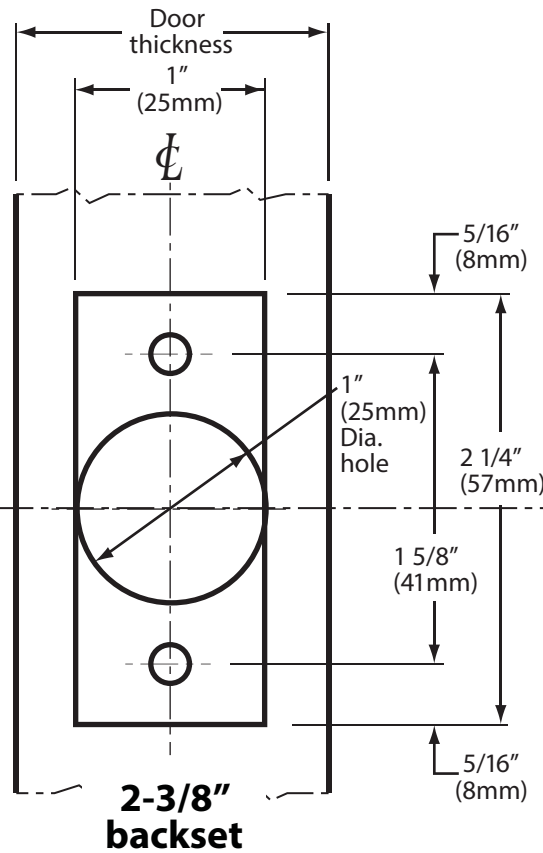

Standard Packaging:
 2-3/4" backset ;
 1-1/8" x 2-1/4" faceplate

Optional
 2-3/8" backset;
 1" x 2-1/4" faceplate

LEFT HANDED DOORS
 OUTSIDE INSIDE

RIGHT HANDED DOORS
 INSIDE OUTSIDE

6605 Flotilla St.
 City of Commerce
 CA 90040 USA
 Tel: (323) 888-6601
 FAX: (323) 888-6699
 Website: cal-royal.com
 Email: sales@cal-royal.com

ITEM NO.	DESCRIPTION	ANSI	SCALE	UNIT	VERSION
CRB600	SINGLE CYLINDER HEAVY DUTY CLASSROOM DEADBOLT	A156.5 Grade 1	NOT TO SCALE	inches (mm)	ver. 2.0 rev. 11/14
			PAGE 1 OF 2		BY: bteves/adg

CALROYAL
PRODUCTS, INC.