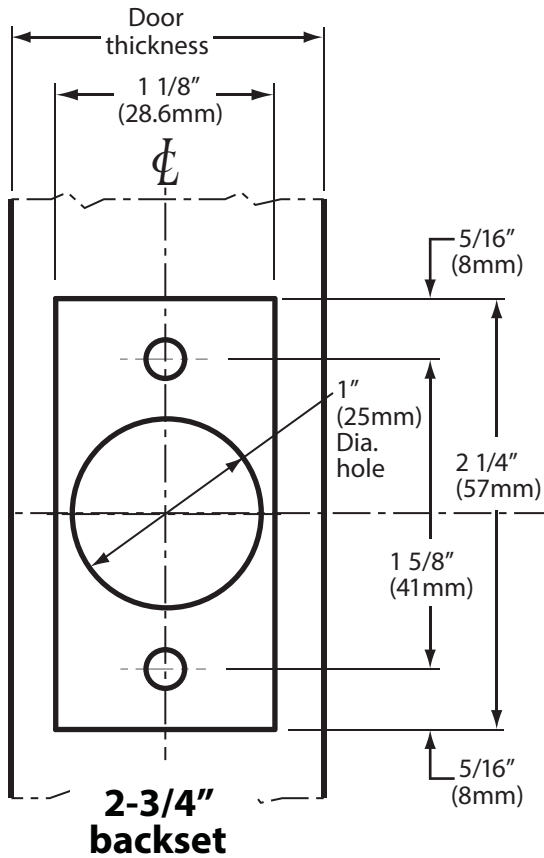

Standard Packaging:
 2-3/4" backset ;
 1-1/8" x 2-1/4" faceplate

Optional
 2-3/8" backset;
 1" x 2-1/4" faceplate

LEFT HANDED DOORS
 OUTSIDE INSIDE

RIGHT HANDED DOORS
 INSIDE OUTSIDE

6605 Flotilla St.
 City of Commerce
 CA 90040 USA
 Tel: (323) 888-6601
 FAX: (323) 888-6699
 Website: cal-royal.com
 Email: sales@cal-royal.com

ITEM NO.	DESCRIPTION	ANSI	SCALE	UNIT	VERSION
CRB600	SINGLE CYLINDER HEAVY DUTY CLASSROOM DEADBOLT	A156.5 Grade 1	NOT TO SCALE	inches (mm)	ver. 2.0 rev. 11/14
			PAGE 1 OF 2		BY: bteves/adg

CALROYAL
PRODUCTS, INC.