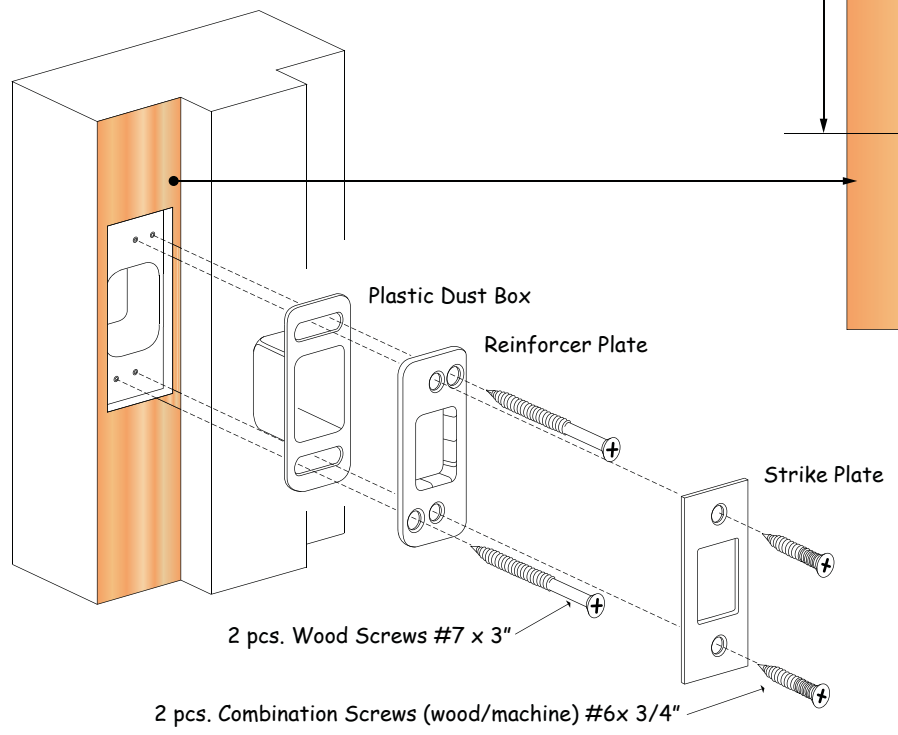

Standard Packaging:
 2-3/4" backset ;
 1-1/8" x 2-1/4" faceplate

Optional
 2-3/8" backset;
 1" x 2-1/4" faceplate

LEFT HANDED DOORS
 OUTSIDE INSIDE

RIGHT HANDED DOORS
 INSIDE OUTSIDE

6605 Flotilla St.
 City of Commerce
 CA 90040 USA
 Tel: (323) 888-6601
 FAX: (323) 888-6699
 Website: cal-royal.com
 Email: sales@cal-royal.com

ITEM NO.	DESCRIPTION	ANSI	SCALE	UNIT	VERSION
CRB600	SINGLE CYLINDER HEAVY DUTY CLASSROOM DEADBOLT	A156.5 Grade 1	NOT TO SCALE	inches (mm)	ver. 2.0 rev. 11/14
			PAGE 1 OF 2		BY: bteves/adg

CALROYAL
PRODUCTS, INC.