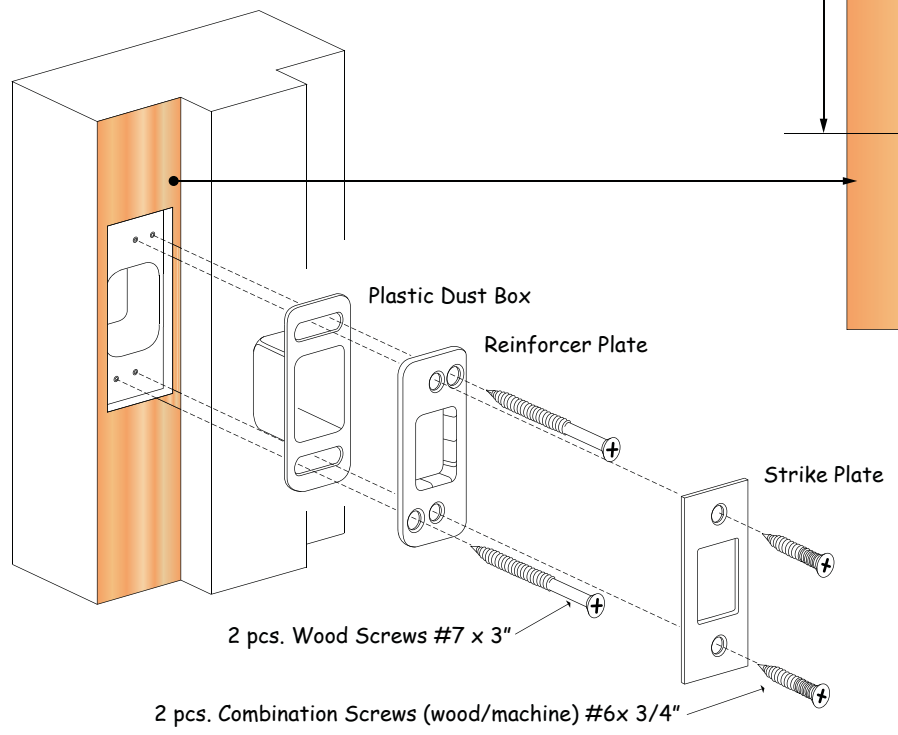

Standard Packaging:
 2-3/4" backset ;
 1-1/8" x 2-1/4" faceplate

Optional
 2-3/8" backset;
 1" x 2-1/4" faceplate

LEFT HANDED DOORS
 OUTSIDE INSIDE

RIGHT HANDED DOORS
 INSIDE OUTSIDE

6605 Flotilla St.
 City of Commerce
 CA 90040 USA
 Tel: (323) 888-6601
 FAX: (323) 888-6699
 Website: cal-royal.com
 Email: sales@cal-royal.com

ITEM NO.	DESCRIPTION	ANSI	SCALE	UNIT	VERSION
CRB700	DOUBLE CYLINDER HEAVY DUTY DEADBOLT	A156.5 Grade 1	NOT TO SCALE	inches (mm)	ver. 2.0 rev. 11/14
			PAGE 1 OF 2		BY: bteves/adg

DESCRIPTION	SCALE	UNIT	VERSION
	NOT TO SCALE	inches	ver. 1.0 rev. 08/16
	PAGE 2 OF 2		BY: bt/adg