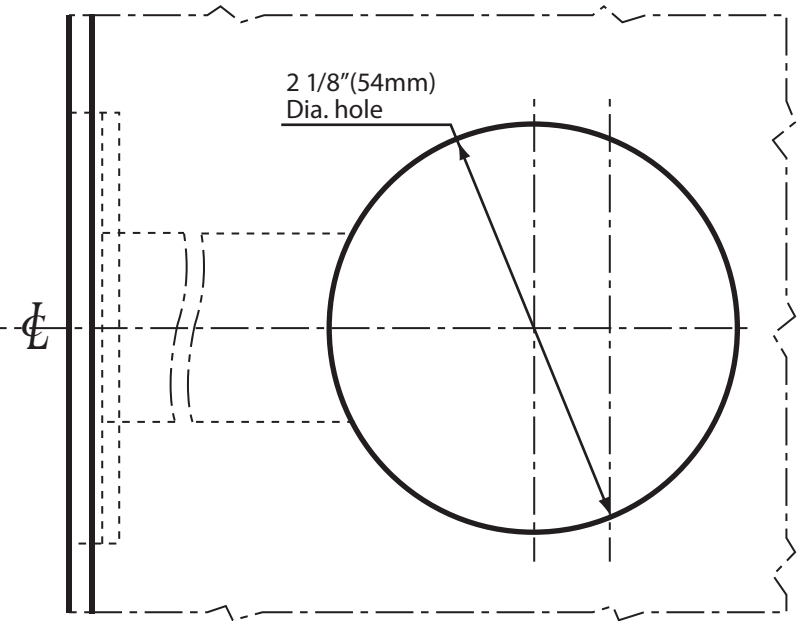

Standard Packaging:
 2-3/4" backset ;
 1-1/8" x 2-1/4" faceplate

Optional
 2-3/8" backset;
 1" x 2-1/4" faceplate

LEFT HANDED DOORS
 OUTSIDE INSIDE

RIGHT HANDED DOORS
 INSIDE OUTSIDE

6605 Flotilla St.
 City of Commerce
 CA 90040 USA
 Tel: (323) 888-6601
 FAX: (323) 888-6699
 Website: cal-royal.com
 Email: sales@cal-royal.com

ITEM NO.	DESCRIPTION	ANSI	SCALE	UNIT	VERSION
CRB700	DOUBLE CYLINDER HEAVY DUTY DEADBOLT	A156.5 Grade 1	NOT TO SCALE	inches (mm)	ver. 2.0 rev. 11/14
			PAGE 1 OF 2		BY: bteves/adg

DESCRIPTION	SCALE	UNIT	VERSION
	NOT TO SCALE	inches	ver. 1.0 rev. 08/16
	PAGE 2 OF 2		BY: bt/adg