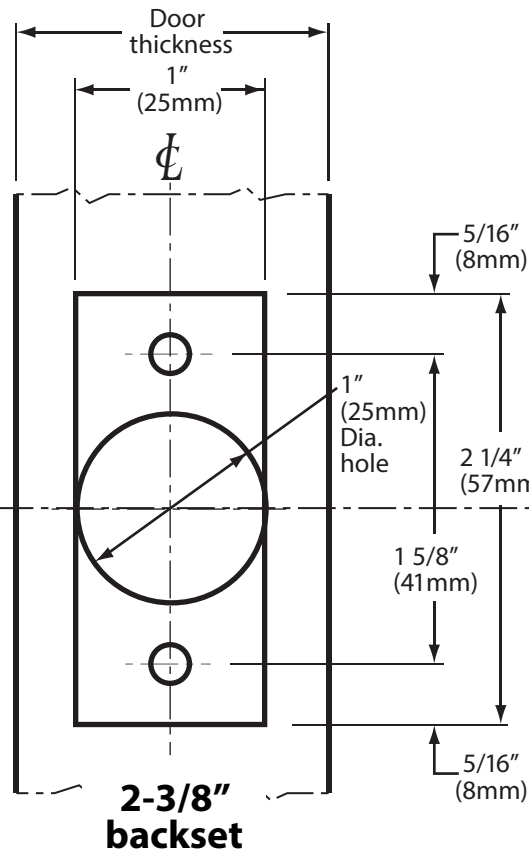

Standard Packaging:
 2-3/4" backset ;
 1-1/8" x 2-1/4" faceplate

Optional
 2-3/8" backset;
 1" x 2-1/4" faceplate

LEFT HANDED DOORS
 OUTSIDE INSIDE

RIGHT HANDED DOORS
 INSIDE OUTSIDE

6605 Flotilla St.
 City of Commerce
 CA 90040 USA
 Tel: (323) 888-6601
 FAX: (323) 888-6699
 Website: cal-royal.com
 Email: sales@cal-royal.com

ITEM NO.	DESCRIPTION	ANSI	SCALE	UNIT	VERSION
CRB700	DOUBLE CYLINDER HEAVY DUTY DEADBOLT	A156.5 Grade 1	NOT TO SCALE	inches (mm)	ver. 2.0 rev. 11/14
			PAGE 1 OF 2		BY: bteves/adg

DESCRIPTION	SCALE	UNIT	VERSION
	NOT TO SCALE	inches	ver. 1.0 rev. 08/16
	PAGE 2 OF 2		BY: bt/adg