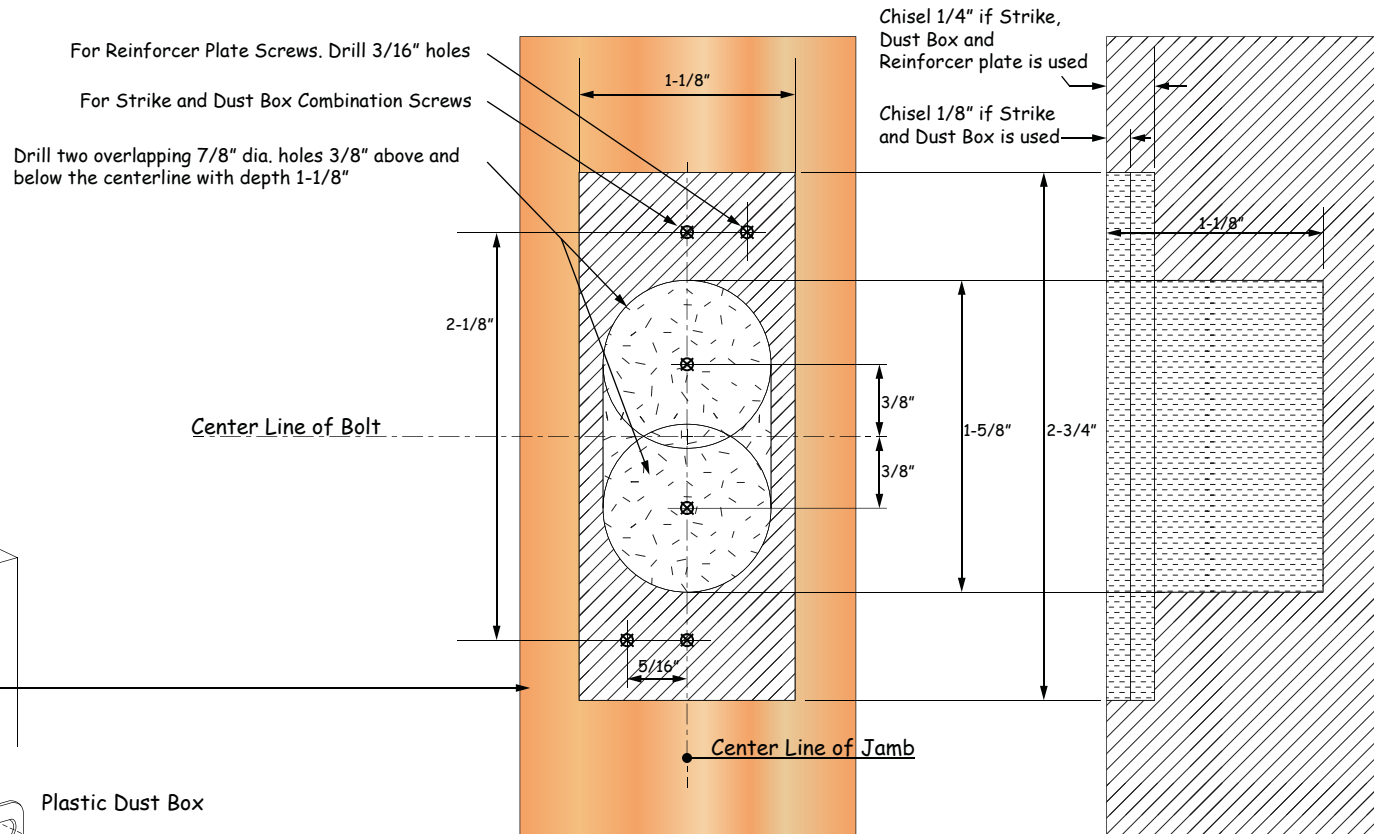

Standard Packaging:
 2-3/4" backset ;
 1-1/8" x 2-1/4" faceplate

Optional
 2-3/8" backset;
 1" x 2-1/4" faceplate

LEFT HANDED DOORS
 OUTSIDE INSIDE

RIGHT HANDED DOORS
 INSIDE OUTSIDE

6605 Flotilla St.
 City of Commerce
 CA 90040 USA
 Tel: (323) 888-6601
 FAX: (323) 888-6699
 Website: cal-royal.com
 Email: sales@cal-royal.com

ITEM NO.	DESCRIPTION	ANSI	SCALE	UNIT	VERSION
CRB700	DOUBLE CYLINDER HEAVY DUTY DEADBOLT	A156.5 Grade 1	NOT TO SCALE	inches (mm)	ver. 2.0 rev. 11/14
			PAGE 1 OF 2		BY: bteves/adg

DESCRIPTION	SCALE	UNIT	VERSION
	NOT TO SCALE	inches	ver. 1.0 rev. 08/16
	PAGE 2 OF 2		BY: bt/adg