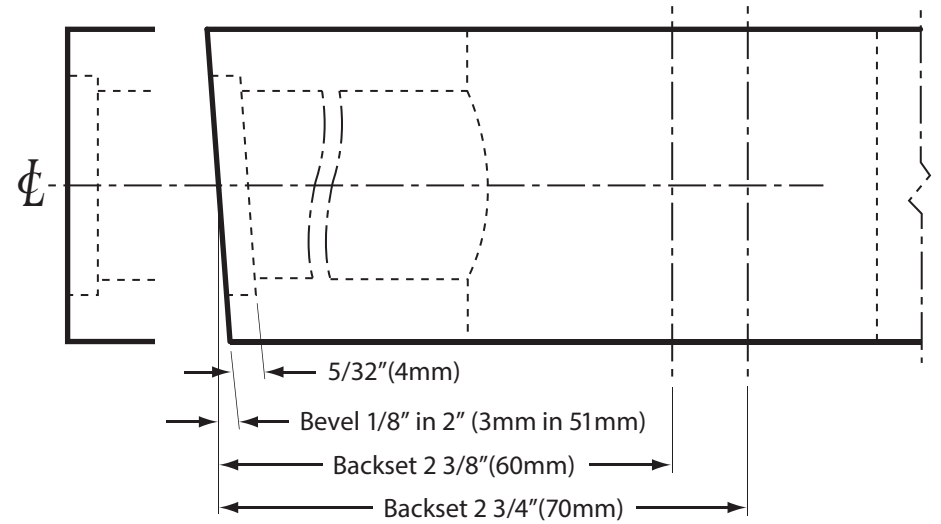

Standard Packaging:
 2-3/4" backset ;
 1-1/8" x 2-1/4" faceplate

Optional
 2-3/8" backset;
 1" x 2-1/4" faceplate

LEFT HANDED DOORS
 OUTSIDE INSIDE

RIGHT HANDED DOORS
 INSIDE OUTSIDE

6605 Flotilla St.
 City of Commerce
 CA 90040 USA
 Tel: (323) 888-6601
 FAX: (323) 888-6699
 Website: cal-royal.com
 Email: sales@cal-royal.com

ITEM NO.	DESCRIPTION	ANSI	SCALE	UNIT	VERSION
CRB700	DOUBLE CYLINDER HEAVY DUTY DEADBOLT	A156.5 Grade 1	NOT TO SCALE	inches (mm)	ver. 2.0 rev. 11/14
			PAGE 1 OF 2		BY: bteves/adg

DESCRIPTION	SCALE	UNIT	VERSION
	NOT TO SCALE	inches	ver. 1.0 rev. 08/16
	PAGE 2 OF 2		BY: bt/adg