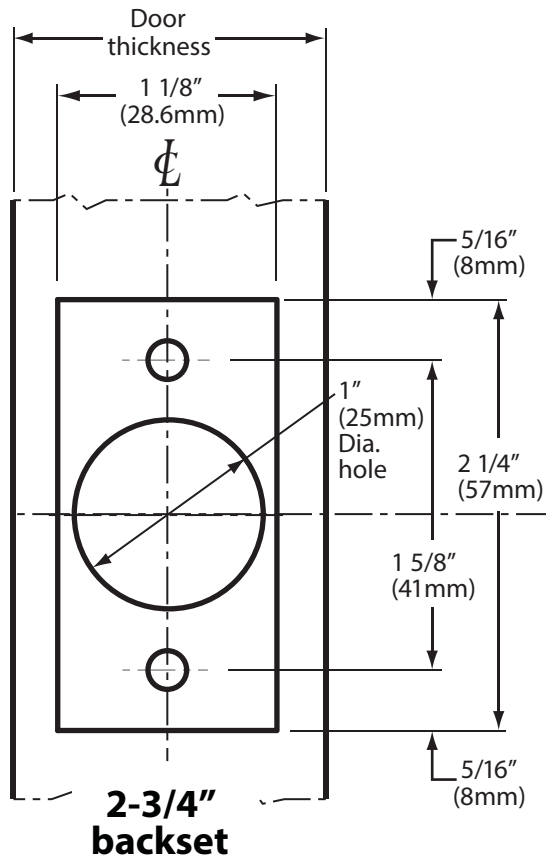

Standard Packaging:
 2-3/4" backset ;
 1-1/8" x 2-1/4" faceplate

Optional
 2-3/8" backset;
 1" x 2-1/4" faceplate

LEFT HANDED DOORS
 OUTSIDE INSIDE

RIGHT HANDED DOORS
 INSIDE OUTSIDE

6605 Flotilla St.
 City of Commerce
 CA 90040 USA
 Tel: (323) 888-6601
 FAX: (323) 888-6699
 Website: cal-royal.com
 Email: sales@cal-royal.com

ITEM NO.	DESCRIPTION	ANSI	SCALE	UNIT	VERSION
CRB700	DOUBLE CYLINDER HEAVY DUTY DEADBOLT	A156.5 Grade 1	NOT TO SCALE	inches (mm)	ver. 2.0 rev. 11/14
			PAGE 1 OF 2		BY: bteves/adg

DESCRIPTION	SCALE	UNIT	VERSION
	NOT TO SCALE	inches	ver. 1.0 rev. 08/16
	PAGE 2 OF 2		BY: bt/adg