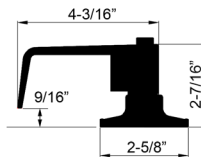

CABERNET "CAB" SERIES