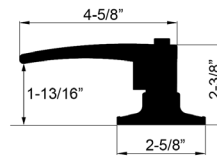

ZULATTI "ZUL" SERIES