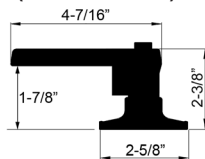

**VIARGENTO "VIA" SERIES
(NON-HANDED)**