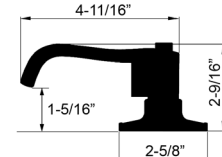

DUCATI "DUC" SERIES