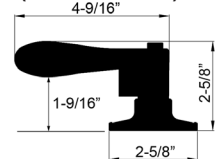

**NAPA "NAP" SERIES
(NON-HANDED)**

FEATURES & SPECIFICATIONS

- ◆ Meets ADA requirements. Specially designed for Barrier Free Applications
- ◆ Keyed entry with lever / lever for exterior & interior
- ◆ Kwikset keyway. Re-keyable for master and construction keying
- ◆ Weiser and Schlage "C" keyway available
- ◆ Brass and stainless steel trims. Levers are plated
- ◆ **Non-Handed, Reversible levers for Napa & Viargento Series Only**
- ◆ **Screw Guiding Posts for easy screw alignment and tightening making installation fast and easy**
- ◆ **Push button release on entrance & privacy from inside by turning lever**
- ◆ **2 3/8" or 2 1/4" 4-way adjustable backset, size 1" x 2 1/4" round corner standard, convertible to drive in latch.**
- ◆ **Square corner face plate and 5" round corner backsets optional**
- ◆ Optional 3 Hour Fire Rated UL Listed Latch
- ◆ ANSI Standard A156.2 Grade 3
- ◆ Fits 1 3/8" to 1 3/4" wood or metal doors
- ◆ Round corner full lip strike is standard