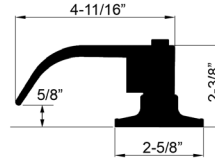

**NAPA "NAP" SERIES
(NON-HANDED)**

FEATURES & SPECIFICATIONS

- ◆ Meets ADA requirements. Specially designed for Barrier Free Applications
- ◆ Keyed entry with lever / lever for exterior & interior
- ◆ Kwikset keyway. Re-keyable for master and construction keying
- ◆ Weiser and Schlage "C" keyway available
- ◆ Brass and stainless steel trims. Levers are plated
- ◆ **Non-Handed, Reversible levers for Napa & Viargento Series Only**
- ◆ **Screw Guiding Posts for easy screw alignment and tightening making installation fast and easy**
- ◆ **Push button release on entrance & privacy from inside by turning lever**
- ◆ **2 3/8" or 2 1/4" 4-way adjustable backset, size 1" x 2 1/4" round corner standard, convertible to drive in latch.**
- ◆ **Square corner face plate and 5" round corner backsets optional**
- ◆ Optional 3 Hour Fire Rated UL Listed Latch
- ◆ ANSI Standard A156.2 Grade 3
- ◆ Fits 1 3/8" to 1 3/4" wood or metal doors
- ◆ Round corner full lip strike is standard