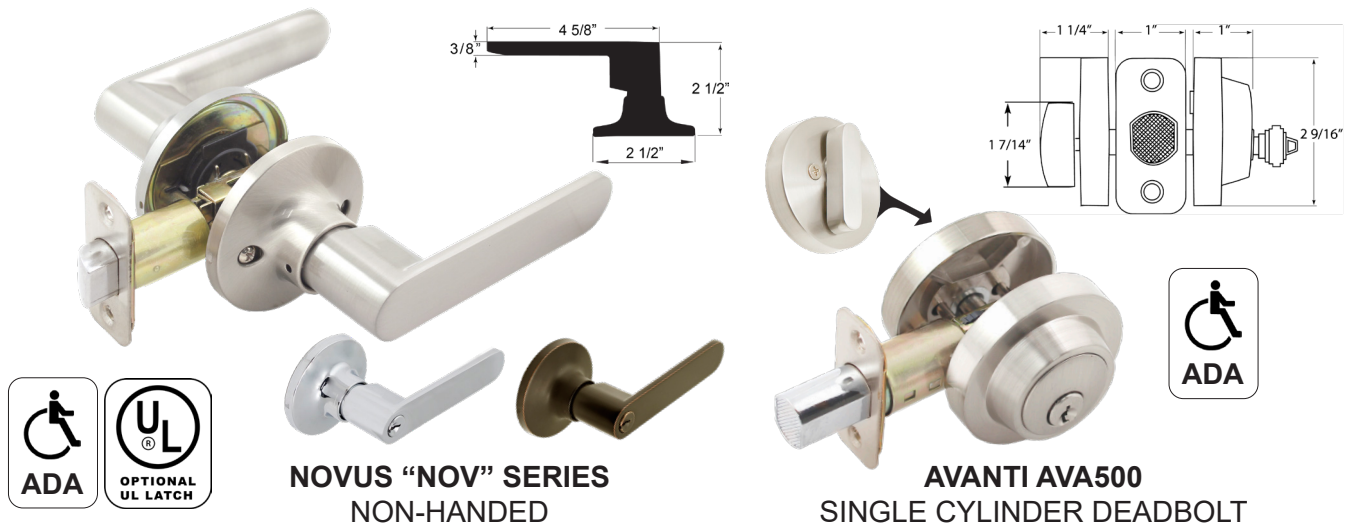

# VANGUARD SERIES LEVERSETS & DEADBOLTS

**NOVUS "NOV" SERIES  
NON-HANDED**

**AVANTI AVA500  
SINGLE CYLINDER DEADBOLT**

**MODERNE "MOD" SERIES  
NON-HANDED**

**AVANTI AVA400  
DOUBLE CYLINDER DEADBOLT**

## FEATURES & SPECIFICATIONS

- ◆ ANSI Standard A156.2 Leversets and A156.36 Deadbolts, Grade 3
- ◆ Kwikset Keyway. Re-keyable for Master and Construction Keying
- ◆ Optional Weiser and Schlage "C" Keyway Available
- ◆ Optional 3 Hour Fire Rated UL Latch on Entrance and Passage functions only (**ULENTL-5 for Entrance, and ULPASL-7 for Passage**)
- ◆ Fits 1 3/8" to 1 3/4" Wood or Metal doors
- ◆ Reversible for Right and Left Handed Doors
- ◆ All Metal Body & Cylinder Construction
- ◆ Full 1" Throw Deadbolt with Hardened Steel Pin to Prevent Saw Cutting
- ◆ Deadbolt Comes with 2 3/8" or 2 3/4" Adjustable Backset, Size 1" x 2 1/4" Round Corner Standard; Square Corner Option and Drive-in Latch bolt Also Available on Special Factory Order
- ◆ Optional 1 1/4" x 3 5/8" Security Strike with 3" Screws Also Available
- ◆ Lever Comes with Round Corner Full Lip Strike
- ◆ Lever Comes with **6-way** 2 3/8" or 2 3/4" Adjustable Backset Convertible to Drive-In, Size 1" x 2 1/4" Round Corner Standard
- ◆ Square Corner Option also Available on Special Factory Order
- ◆ Easy Installation

## FUNCTIONS

- 00 - Entry (turn button)
- 05 - Storeroom (vestibule)
- 20 - Privacy (bed & bath, turn button)
- 30 - Passage (hall & closet)
- 40 - Active Dummy

**5 Year Finish Warranty  
25 Year Mechanical Warranty**