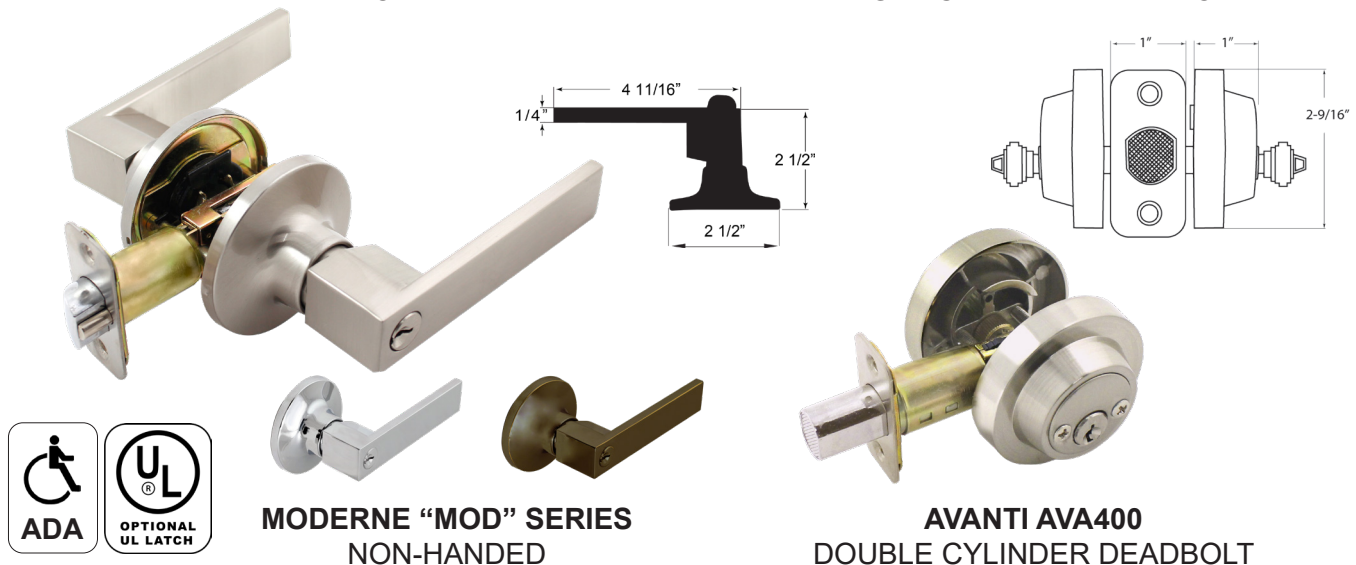

# VANGUARD SERIES LEVERSETS & DEADBOLTS

**NOVUS "NOV" SERIES  
NON-HANDED**

**AVANTI AVA500  
SINGLE CYLINDER DEADBOLT**

**MODERNE "MOD" SERIES  
NON-HANDED**

**AVANTI AVA400  
DOUBLE CYLINDER DEADBOLT**

## FEATURES & SPECIFICATIONS

- ◆ ANSI Standard A156.2 Leversets and A156.36 Deadbolts, Grade 3
- ◆ Kwikset Keyway. Re-keyable for Master and Construction Keying
- ◆ Optional Weiser and Schlage "C" Keyway Available
- ◆ Optional 3 Hour Fire Rated UL Latch on Entrance and Passage functions only (**ULENTL-5 for Entrance, and ULPASL-7 for Passage**)
- ◆ Fits 1 3/8" to 1 3/4" Wood or Metal doors
- ◆ Reversible for Right and Left Handed Doors
- ◆ All Metal Body & Cylinder Construction
- ◆ Full 1" Throw Deadbolt with Hardened Steel Pin to Prevent Saw Cutting
- ◆ Deadbolt Comes with 2 3/8" or 2 3/4" Adjustable Backset, Size 1" x 2 1/4" Round Corner Standard; Square Corner Option and Drive-in Latch bolt Also Available on Special Factory Order
- ◆ Optional 1 1/4" x 3 5/8" Security Strike with 3" Screws Also Available
- ◆ Lever Comes with Round Corner Full Lip Strike
- ◆ Lever Comes with **6-way** 2 3/8" or 2 3/4" Adjustable Backset Convertible to Drive-In, Size 1" x 2 1/4" Round Corner Standard
- ◆ Square Corner Option also Available on Special Factory Order
- ◆ Easy Installation

## FUNCTIONS

- 00 - Entry (turn button)
- 05 - Storeroom (vestibule)
- 20 - Privacy (bed & bath, turn button)
- 30 - Passage (hall & closet)
- 40 - Active Dummy

**5 Year Finish Warranty  
25 Year Mechanical Warranty**