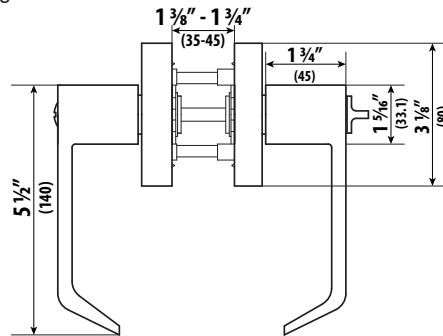

INDLEV-20 SERIES
LIGHT COMMERCIAL GRADE
PRIVACY INDICATOR LEVERSET

Red (**IN USE**) and Green (**VACANT**) Indicator

Inside Thumbturn

both 2 3/8" Backset and 2 3/4" Backset packed standard
Emergency Slot available for emergency opening
Packed with plastic filler for 1 1/8" wide door preparations

SPECIFICATIONS

TRIM

Stainless Steel Rose Cover and Aluminum Lever.

DOOR RANGES

Adjustable 1 3/8" (35mm) to 1 3/4" (45mm) door thickness.

BACKSET

Packed Standard with both 2 3/8" and 2 3/4" Backset

LATCH FACEPLATE

Standard 2 1/4" x 1" packed with 1 1/8" plastic filler to convert 1" face plate to 1 1/8" wide door preparations.

BORE DIAMETER

1" for latch, 2 1/8" for lock housing.

STRIKE

ASA478 ANSI Strike Standard.

FINISH

INDLEV-20 is available in stock in US26D, US26, US19, US10B, and US3 finishes.

EMERGENCY SLOT

It has an emergency slot on the outside trim to unlock the door in case of emergency.

HANDING

Reversible for left and right door application.