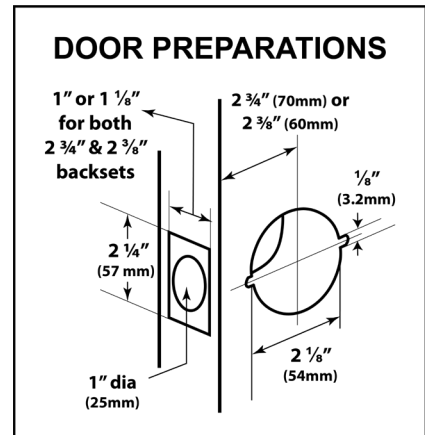

INDLEV-20 SERIES
LIGHT COMMERCIAL GRADE
PRIVACY INDICATOR LEVERSET

Red (**IN USE**) and Green (**VACANT**) Indicator

Inside Thumbturn

both 2 3/8" Backset and 2 3/4" Backset packed standard
Emergency Slot available for emergency opening
Packed with plastic filler for 1 1/8" wide door preparations

SPECIFICATIONS

TRIM

Stainless Steel Rose Cover and Aluminum Lever.

DOOR RANGES

Adjustable 1 3/8" (35mm) to 1 3/4" (45mm) door thickness.

BACKSET

Packed Standard with both 2 3/8" and 2 3/4" Backset

LATCH FACEPLATE

Standard 2 1/4" x 1" packed with 1 1/8" plastic filler to convert 1" face plate to 1 1/8" wide door preparations.

BORE DIAMETER

1" for latch, 2 1/8" for lock housing.

STRIKE

ASA478 ANSI Strike Standard.

FINISH