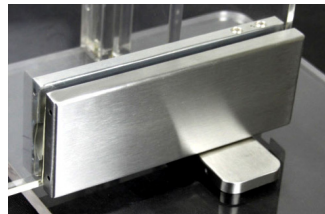

# DFG888 Concealed Glass Floor Door Closer

**5-YEAR  
WARRANTY**

- Standard Concealed Glass Floor Door Closer with Hold-Open
- Also available with Non Hold-Open option (DFG888-NHO)
- Quick and Easy Installation with Smooth Movement
- No Need to Have the Preset on the Floor
- Easy Installation with Base Seat Adjustable for  $\pm 0.12"$  ( $\pm 3\text{mm}$ ) Backward and Forward,  $\pm 0.12"$  ( $\pm 3\text{mm}$ ) Left and Right, and for 4° Alignment Adjustment

## FEATURES

- Suggested Door Width: 29.5" - 39.4" (750-1000mm)
- Door Weight: 220 lbs. (100kgs)
- Dimensions: Length: 7.32" (186mm)  
Width: 2.68" (68mm)  
Thickness: 1.42" (36mm)
- Angle of Opening: 150° for both left and right opening (double action)
- Closing Speed: Optional
- Braking Speed: Optional
- Hold-Open: 90°; Optional Non Hold-Open (DFG888-NHO)
- Stock Item with Hold-Open Feature
- Warranty: 5 Years

		
<b>DFG888-NHO</b>	<b>DPF-2</b>	<b>DPF-4</b>
<ul style="list-style-type: none"> <li>• Concealed Glass Floor Door Closer with Non Hold-Open feature</li> <li>• Non-Handed</li> </ul>	<ul style="list-style-type: none"> <li>• Top Patch (door)</li> <li>• Non-handed</li> </ul>	<ul style="list-style-type: none"> <li>• Over Panel Patch</li> <li>• Used on Glass Walls or Glass Overhead Panels</li> </ul>
		
<b>DTP-2</b>	<b>DTP-1</b>	
<ul style="list-style-type: none"> <li>• Optional Adjustable Top Pivot</li> <li>• Used on Hollow Door Frames</li> </ul>	<ul style="list-style-type: none"> <li>• Optional Top Pivot</li> <li>• Used on Solid Door Frames</li> </ul>	