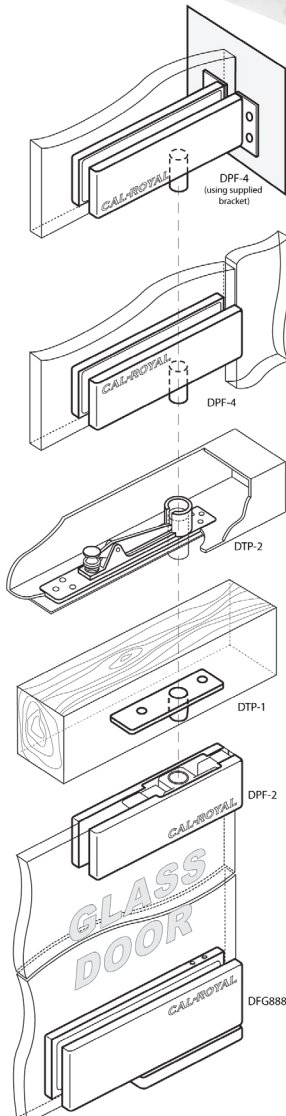

# DFG888 Concealed Glass Floor Door Closer

**5-YEAR  
WARRANTY**

- Standard Concealed Glass Floor Door Closer with Hold-Open
- Also available with Non Hold-Open option (DFG888-NHO)
- Quick and Easy Installation with Smooth Movement
- No Need to Have the Preset on the Floor
- Easy Installation with Base Seat Adjustable for  $\pm 0.12"$  ( $\pm 3\text{mm}$ ) Backward and Forward,  $\pm 0.12"$  ( $\pm 3\text{mm}$ ) Left and Right, and for 4° Alignment Adjustment

## FEATURES

- Suggested Door Width: 29.5" - 39.4" (750-1000mm)
- Door Weight: 220 lbs. (100kgs)
- Dimensions: Length: 7.32" (186mm)  
Width: 2.68" (68mm)  
Thickness: 1.42" (36mm)
- Angle of Opening: 150° for both left and right opening (double action)
- Closing Speed: Optional
- Braking Speed: Optional
- Hold-Open: 90°; Optional Non Hold-Open (DFG888-NHO)
- Stock Item with Hold-Open Feature
- Warranty: 5 Years

		
<b>DFG888-NHO</b>	<b>DPF-2</b>	<b>DPF-4</b>
<ul style="list-style-type: none"> <li>• Concealed Glass Floor Door Closer with Non Hold-Open feature</li> <li>• Non-Handed</li> </ul>	<ul style="list-style-type: none"> <li>• Top Patch (door)</li> <li>• Non-handed</li> </ul>	<ul style="list-style-type: none"> <li>• Over Panel Patch</li> <li>• Used on Glass Walls or Glass Overhead Panels</li> </ul>
		
<b>DTP-2</b>	<b>DTP-1</b>	
<ul style="list-style-type: none"> <li>• Optional Adjustable Top Pivot</li> <li>• Used on Hollow Door Frames</li> </ul>	<ul style="list-style-type: none"> <li>• Optional Top Pivot</li> <li>• Used on Solid Door Frames</li> </ul>	