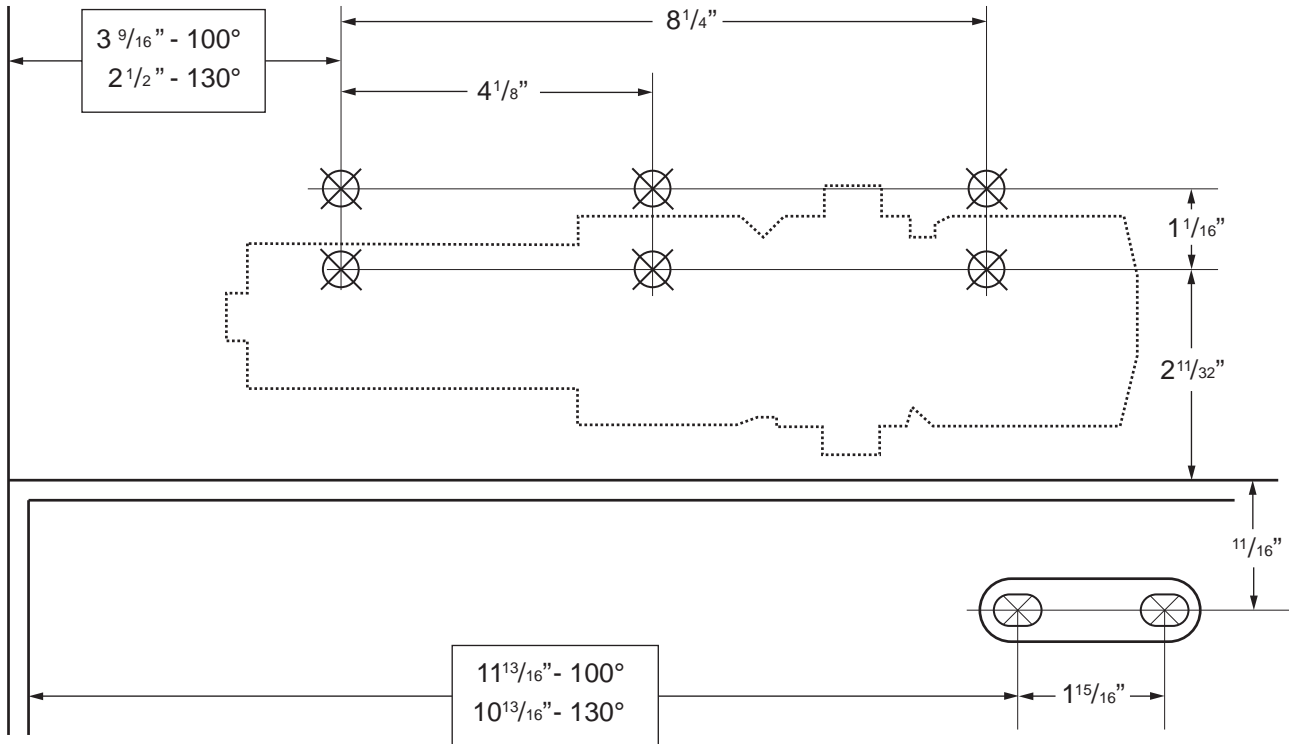

# CR441 Push Side Top Jamb Drop Down Drop Plate Allows 130° Maximum Opening.

Push Side Mount  
CR18TJ Drop Down Drop Plate

Left hand door shown, use opposite for right hand door

6605 Flotilla St.  
City of Commerce  
CA 90040 USA  
Tel: (323) 888-6601  
FAX: (323) 888-6699  
Website: cal-royal.com  
Email: sales@cal-royal.com

ITEM NO.	DESCRIPTION	ANSI	SCALE	UNIT	VERSION
<b>CR18G</b>	DOOR CLOSER DROP PLATE PUSH SIDE DROP DOWN	----	NOT TO SCALE	inches	ver. 1.0 rev. 10/12
			PAGE 1 OF 1		<b>BY:</b> bteves/adg