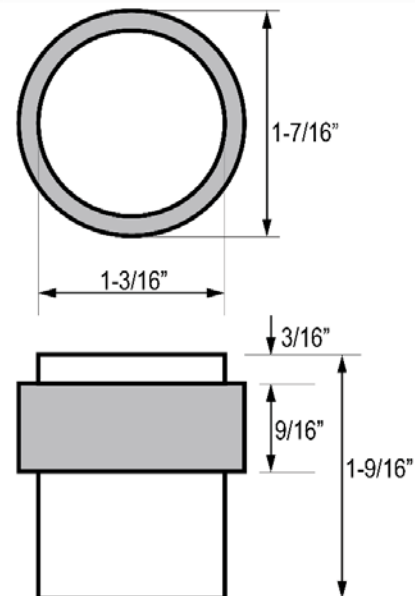

1-⁹/₁₆" STAINLESS STEEL, FLOOR MOUNT

EUS-03

Features

- Easy installation
- Sleek, modern design
- #4 X 1 1/2" wood screw with plastic plug
- Residential and light commercial use
- Durable rubber tip

Material

- Stainless Steel

Projection

- 1 ⁹/₁₆"

Finishes

- US26D - Satin Chrome

BHC-7012-03/23-1of1

CAL-ROYAL PRODUCTS, INC.

6605 Flotilla St., City of Commerce, CA 90040 U.S.A.