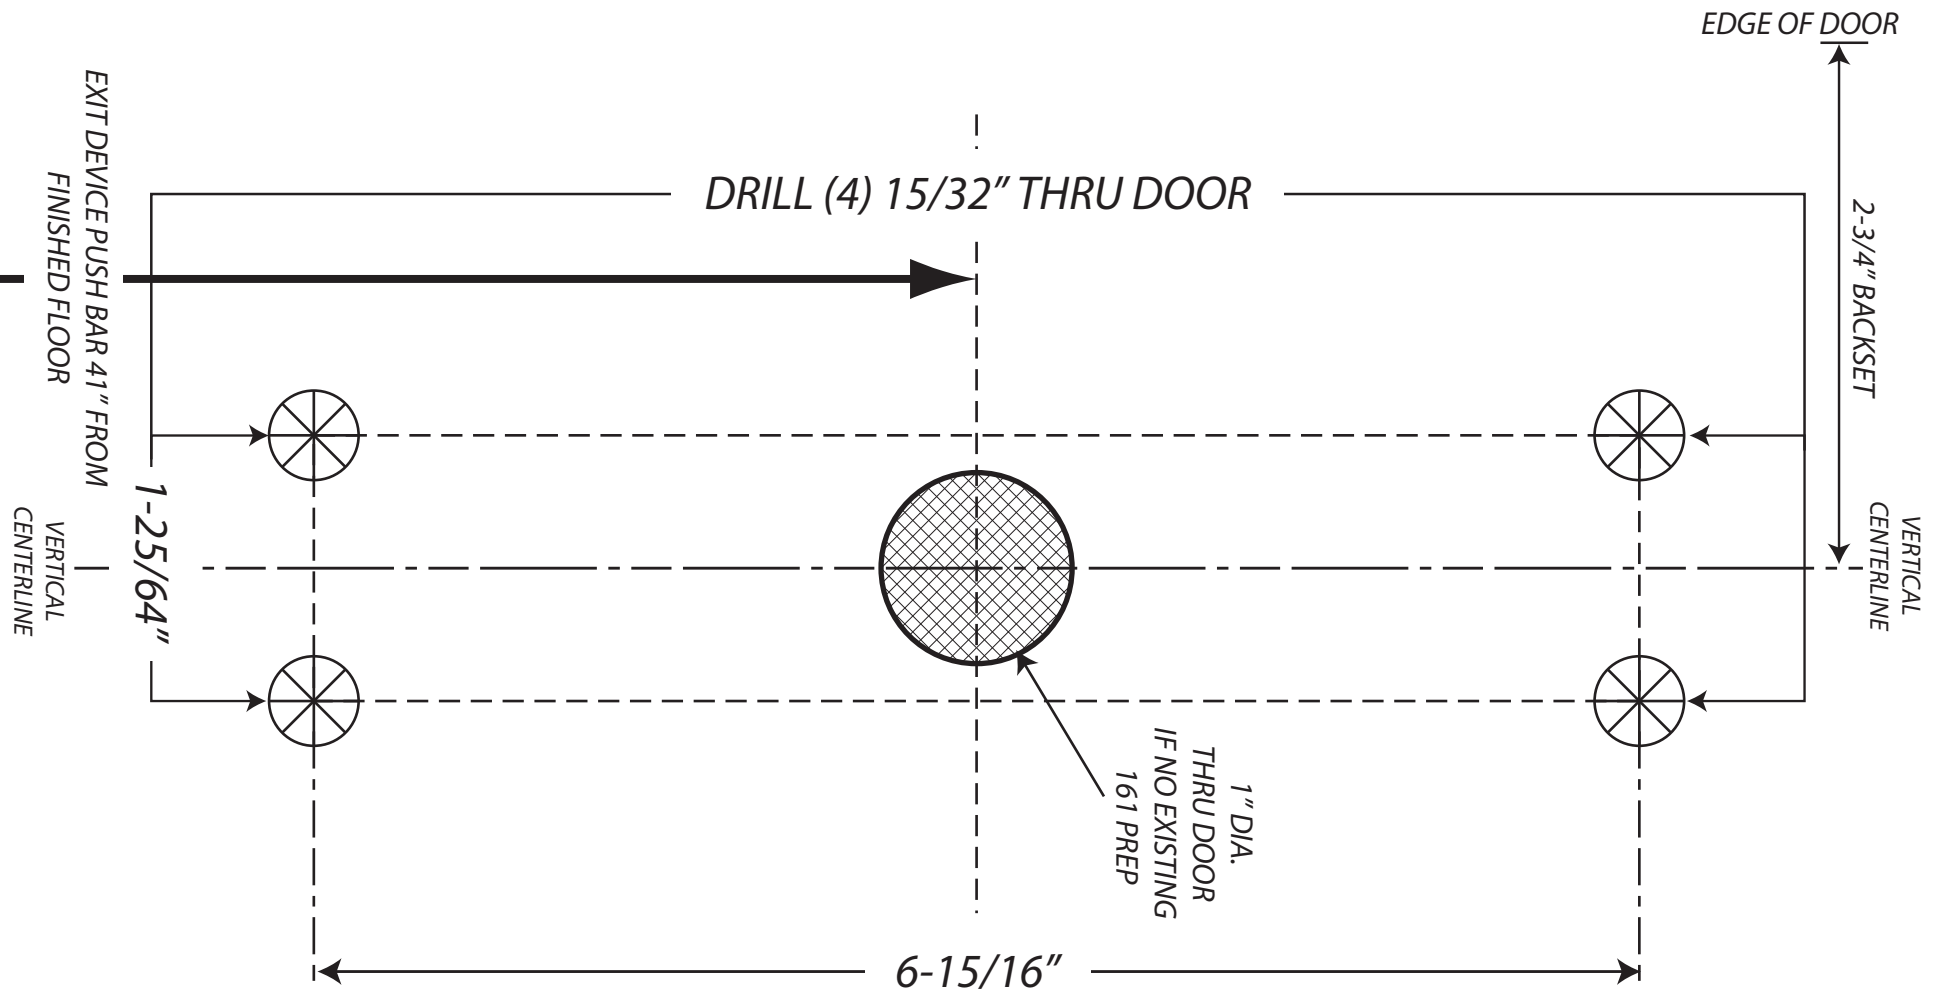

7700 SERIES FIRE AND NON-FIRE RIM & VERTICAL ROD DEVICE
USING ESC LEVER HANDLE TRIM

TEMPLATE FOR ESC7700 / ESC7705 / ESC7730 / ESC7740 TRIM