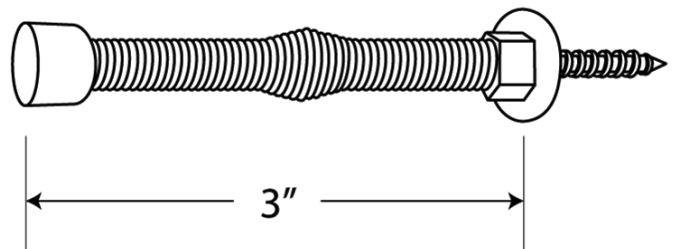

3" FLEXIBLE DOOR STOP WITH FIXED SCREW FS89

Features

- Die cast base
- One piece style
- Easy installation
- Packed with white rubber tip
- $\frac{3}{4}$ " mounting screw fixed at the base

Projection

- 3"

Finishes

- US3 - Bright Brass
- US5 - Satin Brass, Oxidized
- US10B - Antique Bronze, Oiled
- US15 - Satin Nickel
- US15A - Satin Nickel, Oxidized
- US26 - Bright Chrome
- US26D - Satin Chrome

FS89

BHC-7015-03/23-1of1