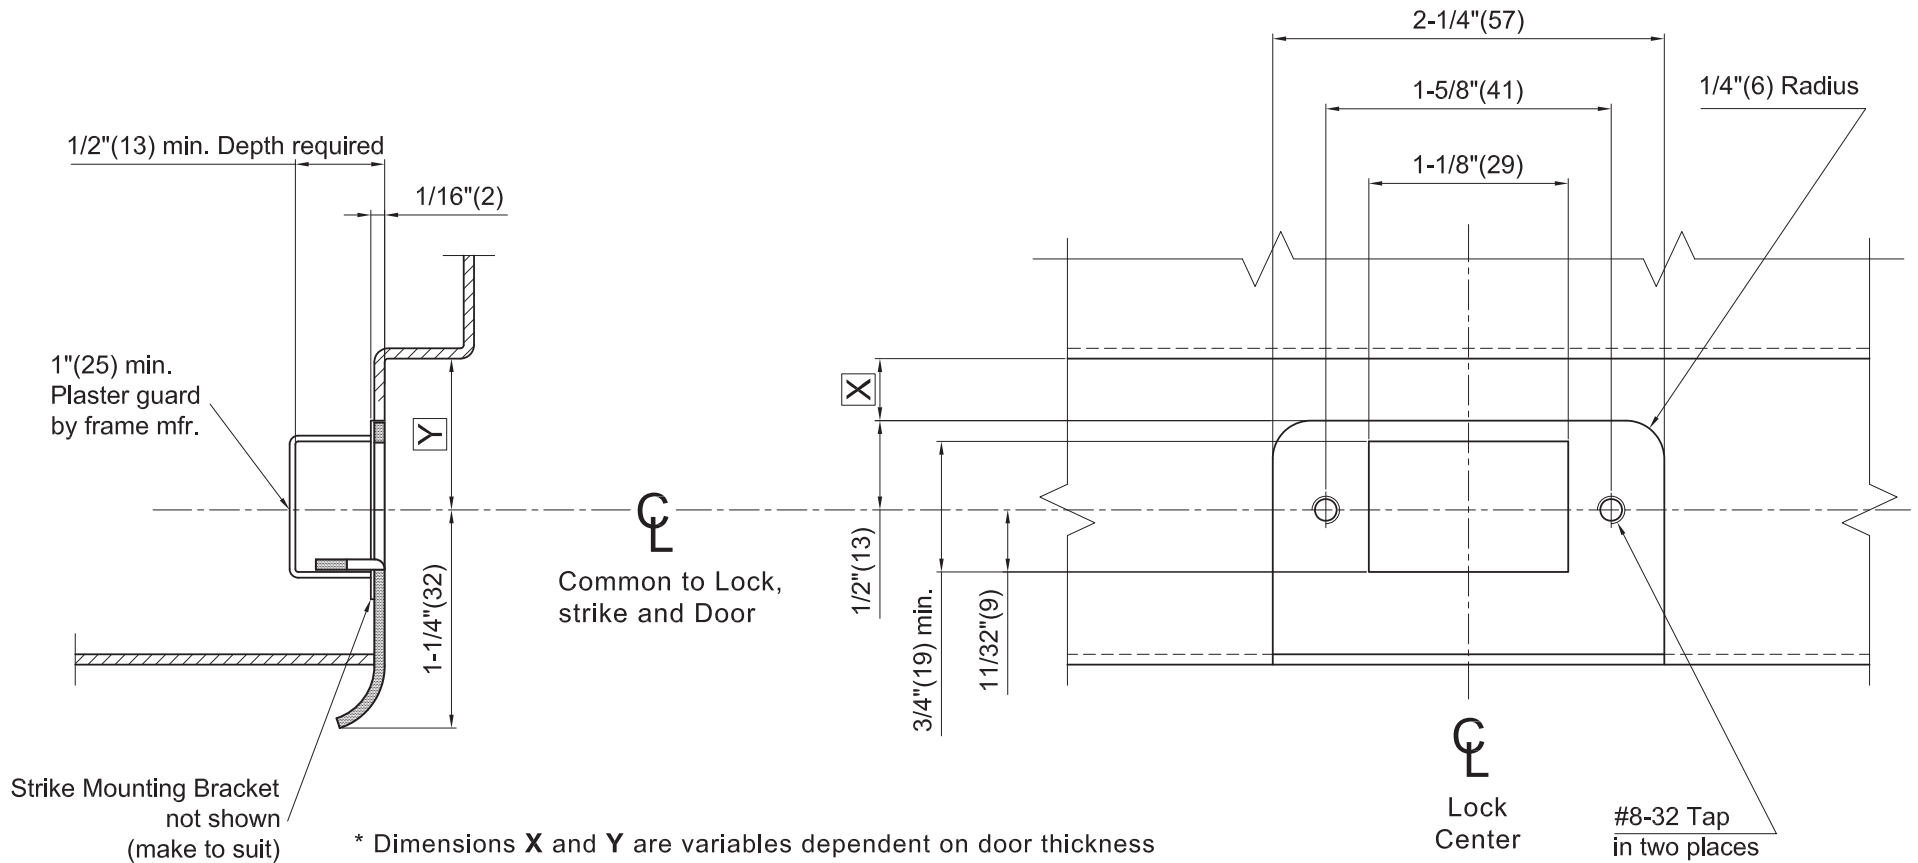

NOT TO SCALE

All dimensions are given in inches(mm). Dimensions shown in parentheses () are in millimeters.

- Door Type :** Metal
- Style :** Full Lip, Round Corner, 1/4"(6mm) Radius
- Standard for :**
- Optional for :** SL, XP, SG, BA - Series