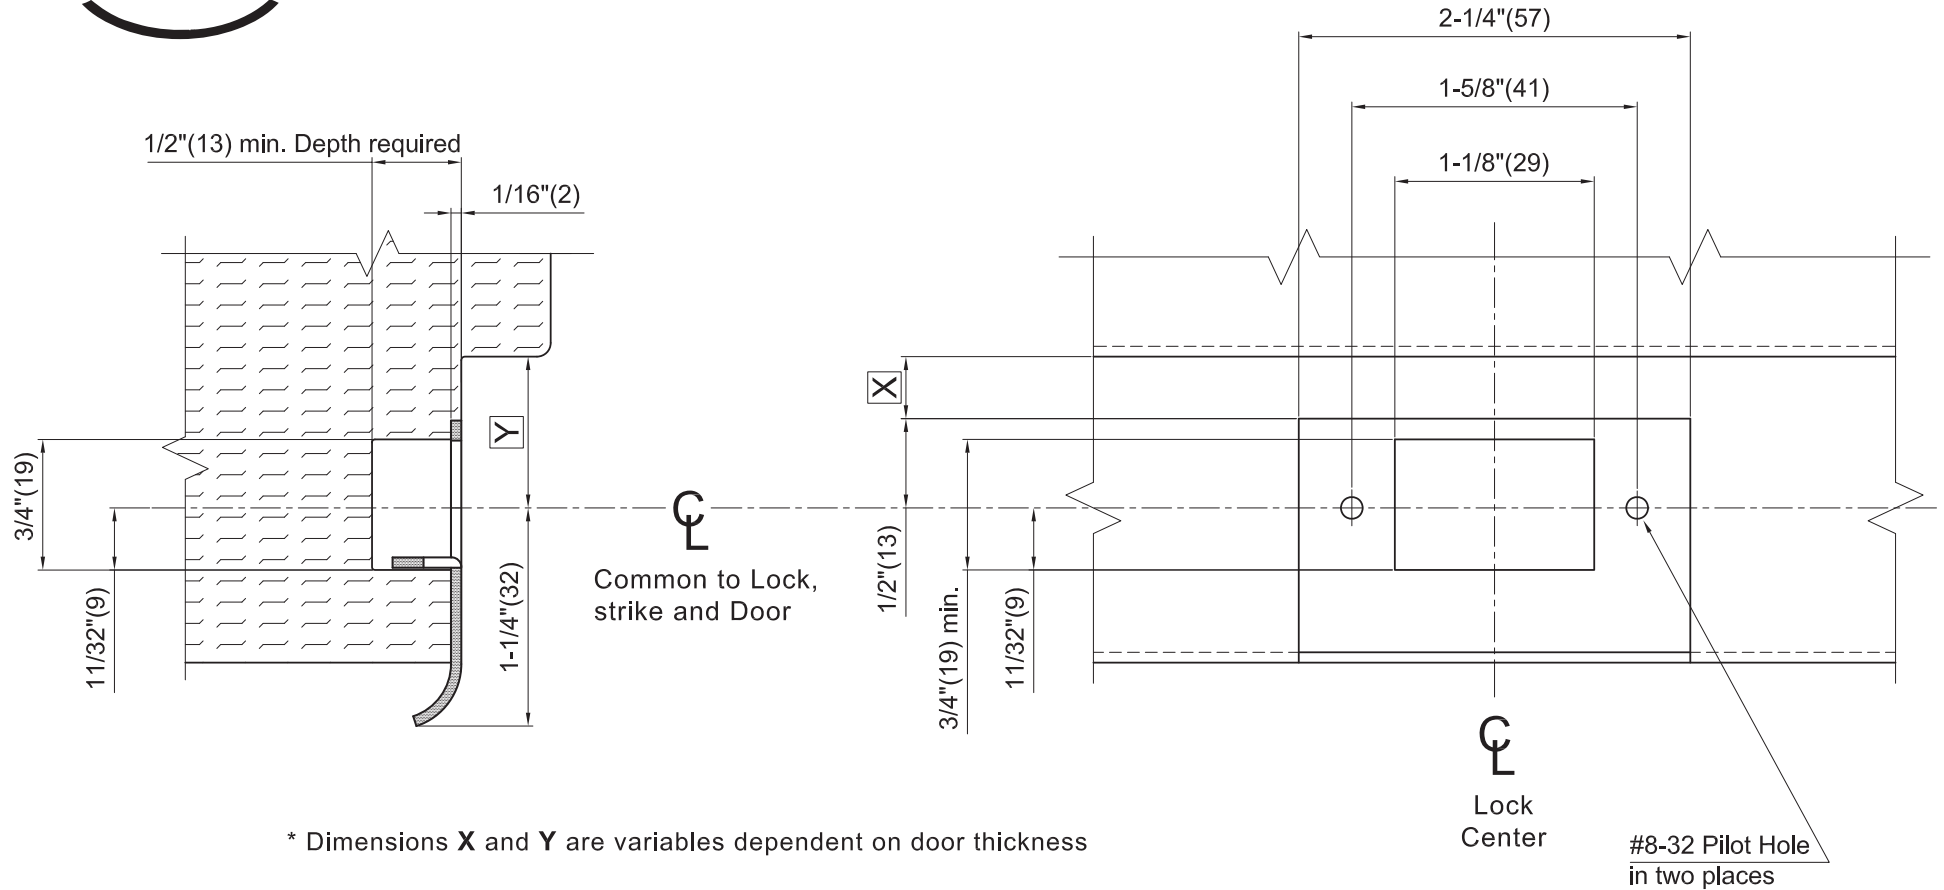

NOT TO SCALE

* Dimensions X and Y are variables dependent on door thickness

All demensions are given in inches(mm). Dimensions shown in parentheses () are in millimeters.

Door Type : Wood
Style : Full Lip, Square Corner
Standard for :
Optional for : SL, XP, SG, BA - Series