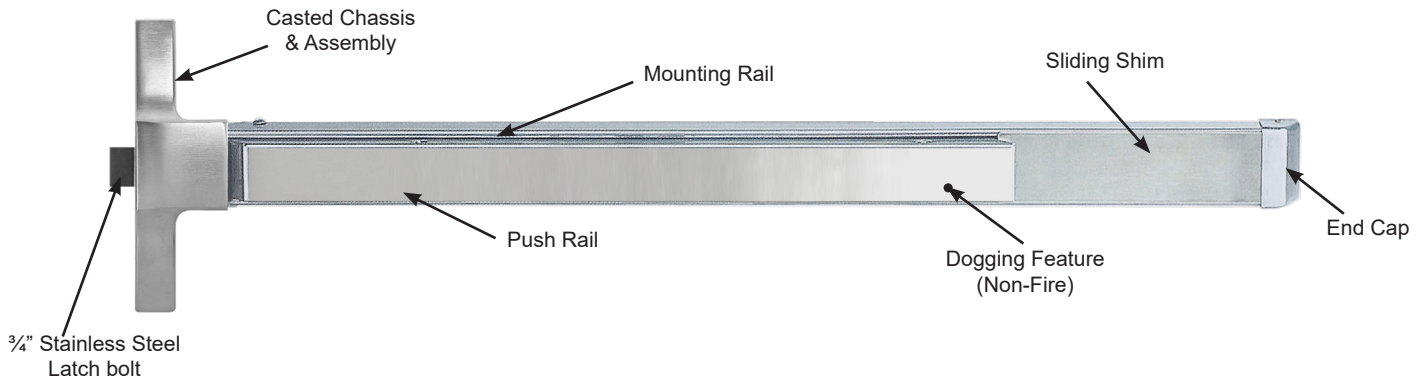

# GLS9800 & FGLS9800 Series

## GRADE 1 Rim Type Narrow Stile Exit Device

### Specifications

<b>For Doors</b> .....	Wood, Metal or Aluminum Glass doors with 1 3/4" minimum stile width, 1 3/4" thickness for single or double door application
<b>Chassis</b> .....	Non-ferrous Alloy (Panic Grade)
<b>Cover</b> .....	Non-ferrous plated material.
<b>Mounting</b> .....	Furnished with wood and machine screws. Thru-bolts available upon request.
<b>End Cap</b> .....	Brass, Bronze or Stainless Steel construction
<b>Alarm</b> .....	Available for 36" bar only. Prefix "NALRM" before PART #
<b>Hand</b> .....	Non-handed
<b>Latch Bolt</b> .....	Stainless Steel 3/4" throw
<b>Spring</b> .....	Stainless Steel throughout
<b>ANSI Standard</b> .....	A156.3, Grade 1
<b>Rail Assembly</b> .....	Heavy gauge extruded aluminum body with Stainless Steel push pad
<b>Strike</b> .....	246 packed standard. Optional 247 strike. (See strike page)
<b>Dogging Feature</b> .....	Allen-type key furnished standard. Cylinder Dogging kit available for 36" bar only.
<b>Mullion</b> .....	Available
<b>UL and ULC Listed</b> .....	GLS9800 Series for Panic & Safety, FGLS9800 Series for Fire Exit hardware for all types of 4' x 8' single doors and 8' x 8' double doors for up to 3 hour fire labeled installations. Conforms to ANSI/UL 10C, ANSI/UL 305 standards.
<b>Finish</b> .....	Architectural plated finishes
<b>Electronic Functions</b> .....	(ELR) Electrical Latch Retraction and RX & LX Signal Switch available
<b>Anti-Microbial Coating</b> .....	Available on US32D only. Use part # ANT-B-EXIT

### DIMENSIONS

<b>Push Rail height to finished floor</b>	41" (1041 mm) at center		
<b>Push Rail projection</b>			
Neutral	2 3/4" (70 mm)		
Depressed	1 7/8" (48 mm)		
<b>Center case</b>	8 1/16" x 1 1/8" x 2" (205 mm x 29 mm x 51 mm)		
<b>MODEL</b>	<b>ACTUAL LENGTH</b>	<b>MAX CUT DOWN</b>	<b>DOOR SIZE</b>
GLS9800EO36, FGLS9800EO36	34 17/32"	10"	30" to 36" width
GLS9800EO48, FGLS9800EO48	46 11/32"	12"	36" to 48" width