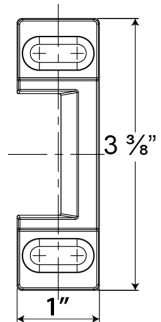

247 STRIKE (OPTIONAL)

DIMENSIONS

Push Rail height to finished floor	41" (1041 mm) at center		
Push Rail projection			
Neutral	2 3/4" (70 mm)		
Depressed	1 7/8" (48 mm)		
Center case	8 1/16" x 1 1/8" x 2" (205 mm x 29 mm x 51 mm)		
MODEL	ACTUAL LENGTH	MAX CUT DOWN	DOOR SIZE
GLS9800EO36, FGLS9800EO36	34 17/32"	10"	30" to 36" width
GLS9800EO48, FGLS9800EO48	46 11/32"	12"	36" to 48" width