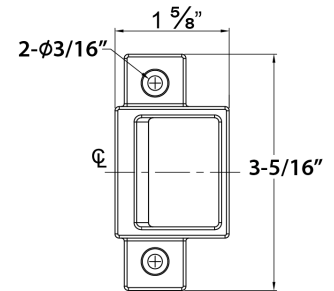

GLS9800 & FGLS9800 Series

GRADE 1 Rim Type Narrow Stile Exit Device

Specifications

For Doors.....	Wood, Metal or Aluminum Glass doors with 1 3/4" minimum stile width, 1 3/4" thickness for single or double door application
Chassis.....	Non-ferrous Alloy (Panic Grade)
Cover.....	Non-ferrous plated material.
Mounting.....	Furnished with wood and machine screws. Thru-bolts available upon request.
End Cap.....	Brass, Bronze or Stainless Steel construction
Alarm.....	Available for 36" bar only. Prefix "NALRM" before PART #
Hand.....	Non-handed
Latch Bolt.....	Stainless Steel 3/4" throw
Spring.....	Stainless Steel throughout
ANSI Standard.....	A156.3, Grade 1
Rail Assembly.....	Heavy gauge extruded aluminum body with Stainless Steel push pad
Strike.....	246 packed standard. Optional 247 strike. (See strike page)
Dogging Feature.....	Allen-type key furnished standard. Cylinder Dogging kit available for 36" bar only.
Mullion.....	Available
UL and ULC Listed.....	GLS9800 Series for Panic & Safety, FGLS9800 Series for Fire Exit hardware for all types of 4' x 8' single doors and 8' x 8' double doors for up to 3 hour fire labeled installations. Conforms to ANSI/UL 10C, ANSI/UL 305 standards.
Finish.....	Architectural plated finishes
Electronic Functions.....	(ELR) Electrical Latch Retraction and RX & LX Signal Switch available
Anti-Microbial Coating.....	Available on US32D only. Use part # ANT-B-EXIT

246 STRIKE

DIMENSIONS