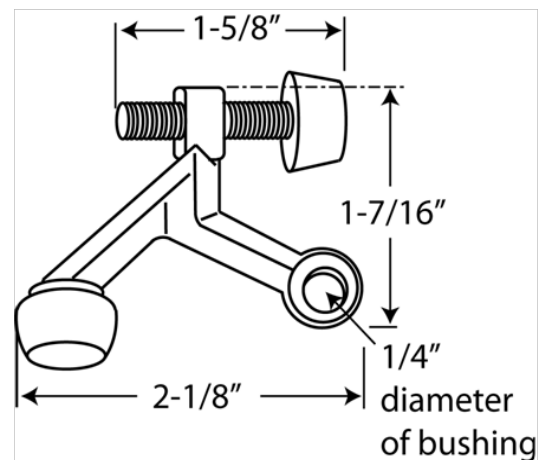

RESIDENTIAL HINGE PIN DOOR STOP WITH NYLON BUSHING HP95

Features

- Easy installation
- Individually poly-bagged

Applications

- As residential hinges
4" x 4" and 3 1/2" x 3 1/2"

Finishes

- US3 - Bright Brass
- US5 - Satin Brass, Oxidized
- US10B - Antique Bronze, Oiled
- US15 - Satin Nickel
- US15A - Satin Nickel, Oxidized
- US26 - Bright Chrome
- US26D - Satin Chrome