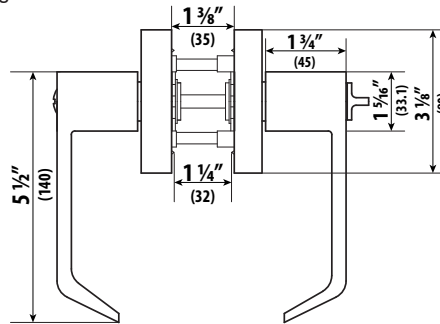

INDLEV-20 SERIES
COMMERCIAL GRADE
PRIVACY INDICATOR LEVERSET

Red (**IN USE**) and Green (**VACANT**) Indicator

Inside Thumbturn

both 2 3/8" Backset and 2 3/4" Backset packed standard
Emergency Slot available for emergency opening
Packed with plastic filler for 1 1/8" wide door preparations

DOOR PREPARATIONS

SPECIFICATIONS

TRIM

Stainless Steel Rose Cover and Aluminum Lever.

DOOR RANGES

Adjustable 1 3/8" (35mm) to 1 3/4" (45mm) door thickness.

BACKSET

Packed Standard with both 2 3/8" and 2 3/4" Backset

LATCH FACEPLATE

Standard 2 1/4" x 1" packed with 1 1/8" plastic filler to convert 1" face plate to 1 1/8" wide door preparations.

BORE DIAMETER

1" for latch, 2 1/8" for lock housing.

STRIKE

ASA478 ANSI Strike Standard.

FINISH

INDLEV-20 is available in stock in US26D, US26, US19, US10B, and US3 finishes.

EMERGENCY SLOT

It has an emergency slot on the outside trim to unlock the door in case of emergency.

HANDING

Reversible for left and right door application.