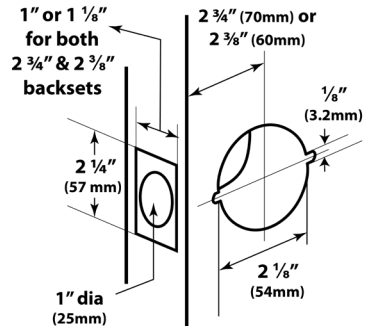

INDLEV-20 SERIES
COMMERCIAL GRADE
PRIVACY INDICATOR LEVERSET

Red (**IN USE**) and Green (**VACANT**) Indicator

Inside Thumbturn

both 2 3/8" Backset and 2 3/4" Backset packed standard
Emergency Slot available for emergency opening
Packed with plastic filler for 1 1/8" wide door preparations

DOOR PREPARATIONS

SPECIFICATIONS

TRIM

Stainless Steel Rose Cover and Aluminum Lever.

DOOR RANGES

Adjustable 1 3/8" (35mm) to 1 3/4" (45mm) door thickness.

BACKSET

Packed Standard with both 2 3/8" and 2 3/4" Backset

LATCH FACEPLATE

Standard 2 1/4" x 1" packed with 1 1/8" plastic filler to convert 1" face plate to 1 1/8" wide door preparations.

BORE DIAMETER

1" for latch, 2 1/8" for lock housing.

STRIKE

ASA478 ANSI Strike Standard.