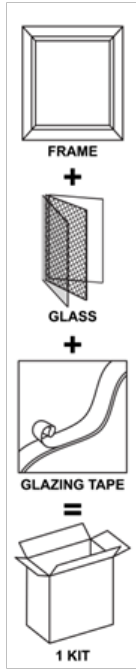

LITE KITS...

IN STOCK FOR IMMEDIATE SHIPPING

In stock SVL KITS, VISION LITE LOW PROFILE

Vision Lite Frame, Tempered / Protect3 Wired / Pyran® Platinum F Glass and Glazing Tape Combination					
ITEM NO	SIZE (DOOR CUTOUT) Width x Height	GLASS SIZES	GLASS TYPES		
			Tempered (TEMP)* (1/4")	PROTECT3 Wired Glass (WS) (1/4")	Pyran® Platinum F (PPF) (3/16")
SVL535 + (glass type)	5" x 35"	4" x 34"	Custom Sizes available. Width: 5" to 36" Height: 4" to 72" For pricing & availability inquiries contact your Local Distributor or click here for the list of our Sales Representatives	Custom Sizes available. Width: 5" to 36" Height: 4" to 72" For pricing & availability inquiries contact your Local Distributor or click here for the list of our Sales Representatives	Custom Sizes available. Width: 5" to 36" Height: 4" to 72" For pricing & availability inquiries contact your Local Distributor or click here for the list of our Sales Representatives
SVL627 + (glass type)	6" x 27"	5" x 26"			
SVL722 + (glass type)	7" x 22"	6" x 21"			
SVL818 + (glass type)	8" x 18"	7" x 17"			
SVL830 + (glass type)	8" x 30"	7" x 29"			
SVL832 + (glass type)	8" x 32"	7" x 31"			
SVL836 + (glass type)	8" x 36"	7" x 35"			
SVL1212 + (glass type)	12" x 12"	11" x 11"			
SVL2424 + (glass type)	24" x 24"	23" x 23"			
SVL2430 + (glass type)	24" x 30"	23" x 29"			
SVL2432 + (glass type)	24" x 32"	23" x 31"			
SVL2436 + (glass type)	24" x 36"	23" x 35"			
* SVL2464 + (glass type)	24" x 64"	23" x 63"			