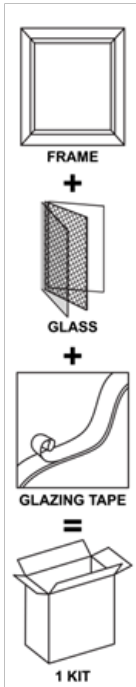

In stock VL KITS, VISION LITE STANDARD PROFILE

Vision Lite Frame, Tempered / Protect3 Wired / Pyran® Platinum F Glass and Glazing Tape Combination					
ITEM NO	SIZE (DOOR CUTOUT) Width x Height	GLASS SIZES	GLASS TYPES		
			Tempered (TEMP)* (1/4")	PROTECT3 Wired Glass (WS) (1/4")	Pyran® Platinum F (PPF) (3/16")
VL535 + (glass type)	5" x 35"	4" x 34"	Custom Sizes available. Width: 5" to 36" Height: 4" to 72" For pricing & availability inquiries contact your Local Distributor or click here for the list of our Sales Representatives	Custom Sizes available. Width: 5" to 36" Height: 4" to 72" For pricing & availability inquiries contact your Local Distributor or click here for the list of our Sales Representatives	Custom Sizes available. Width: 5" to 36" Height: 4" to 72" For pricing & availability inquiries contact your Local Distributor or click here for the list of our Sales Representatives
VL627 + (glass type)	6" x 27"	5" x 26"			
VL722 + (glass type)	7" x 22"	6" x 21"			
VL818 + (glass type)	8" x 18"	7" x 17"			
VL830 + (glass type)	8" x 30"	7" x 29"			
VL832 + (glass type)	8" x 32"	7" x 31"			
VL836 + (glass type)	8" x 36"	7" x 35"			
VL1212 + (glass type)	12" x 12"	11" x 11"			
VL2424 + (glass type)	24" x 24"	23" x 23"			
VL2430 + (glass type)	24" x 30"	23" x 29"			
VL2432 + (glass type)	24" x 32"	23" x 31"			
VL2436 + (glass type)	24" x 36"	23" x 35"			
*VL2464 + (glass type)	24" x 64"	23" x 63"			

*Shaded Items are Non-Fire Rated.

See Lites & Louvers Intertek Certification for detailed information on Fire Ratings.

Or visit: <http://www.cal-royal.com/pdf/litescertification.pdf>

How to order: VL ___ (W) ___ (H) ___ WS / TEMP / PPF (glass type) **KIT**

Example: **VL 1212 WS KIT**

Glazing Tape: Standard 1/16" x 3/8" applied to both sides of glass

Frame Finish: Standard Bronze