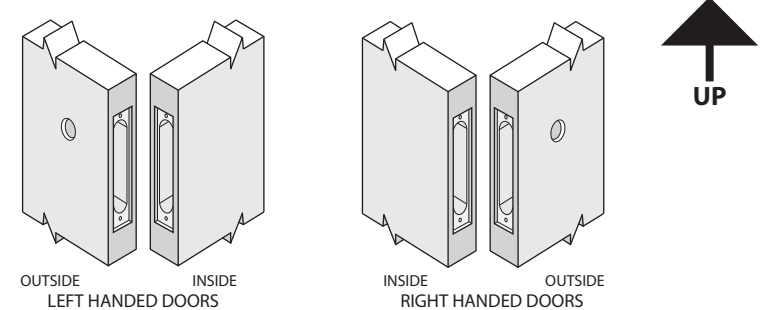

DOOR PREPARATION CHART						
ITEM NO.	OUTSIDE			INSIDE		
	CYLINDER HOLE A	THUMBTURN HOLE B	LEVER HOLE C	CYLINDER HOLE A	THUMBTURN HOLE B	LEVER HOLE C
M8464	●					
● Indicates positions that needs to be drilled.						

 6605 Flotilla St.
 City of Commerce
 CA 90040 USA
 Tel: (323) 888-6601
 FAX: (323) 888-6699
 Website: cal-royal.com
 Email: sales@cal-royal.com

ITEM NO.	DESCRIPTION	ANSI	SCALE	UNIT	VERSION
M8464	Full Mortise Deadbolt Cylinder Lock	F18	not to scale	inches	ver. 1.0 rev. 01/12
			PAGE 1 OF 1		BY: bteves