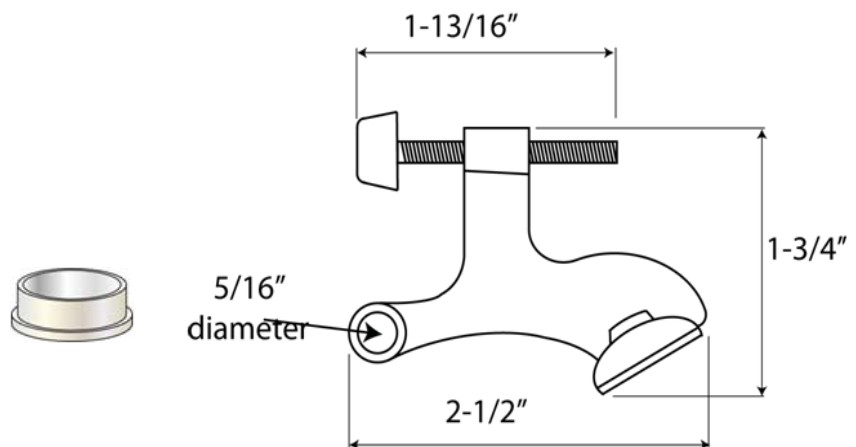

DELUXE HINGE PIN DOOR STOP WITH NYLON BUSHING NHP78

Features

- Easy installation
- Individually poly-bagged

Applications

- Residential
- Not recommended for commercial grade hinges

Finishes

- US3 - Bright Brass
- US5 - Satin Brass, Oxidized
- US10B - Antique Bronze, Oiled
- US15 - Satin Nickel
- US15A - Satin Nickel, Oxidized
- US26 - Bright Chrome
- US26D - Satin Chrome

The illustration and technical description in this cut sheet is current as of the date in the version date on the right. Cal-Royal Product reserves the right to, and may, on occasions, make changes and/or improvements in designs and dimensions without prior notice.