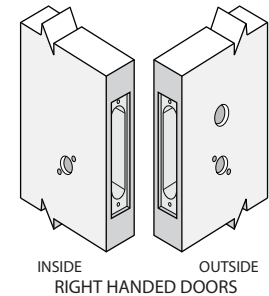

DOOR PREPARATION CHART

ITEM NO.	OUTSIDE			INSIDE		
	CYLINDER HOLE Ⓐ	THUMBTURN HOLE Ⓑ	LEVER HOLE Ⓒ	CYLINDER HOLE Ⓐ	THUMBTURN HOLE Ⓑ	LEVER HOLE Ⓒ
NM8080	●		●			●

● Indicates positions that needs to be drilled.