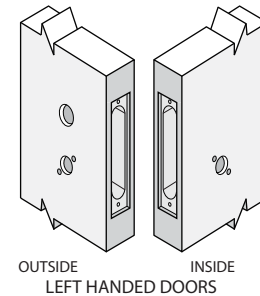

DOOR PREPARATION CHART

ITEM NO.	OUTSIDE			INSIDE		
	CYLINDER HOLE Ⓐ	THUMBTURN HOLE Ⓑ	LEVER HOLE Ⓒ	CYLINDER HOLE Ⓐ	THUMBTURN HOLE Ⓑ	LEVER HOLE Ⓒ
NM8080	●		●			●

● Indicates positions that needs to be drilled.