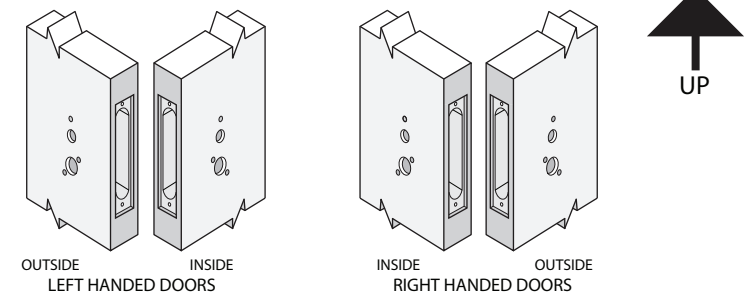

DOOR PREPARATION CHART						
ITEM NO.	OUTSIDE			INSIDE		
	CYLINDER HOLE (A)	THUMBTURN HOLE (B)	LEVER HOLE (C)	CYLINDER HOLE (A)	THUMBTURN HOLE (B)	LEVER HOLE (C)
NM8445		●	●		●	●
● Indicates positions that needs to be drilled.						

Drawing not to scale.

 <p>6605 Flotilla St. City of Commerce CA 90040 USA Tel: (323) 888-6601 FAX: (323) 888-6699 Website: cal-royal.com Email: sales@cal-royal.com</p>	ITEM NO.	DESCRIPTION	ANSI	SCALE	UNIT	VERSION
	NM8445	Mortise Lockset Privacy with Deadbolt, Coin Turn Outside and "OCCUPIED" Indicator	A156.13 Grade 1	not to scale PAGE 1 OF 1	inches	ver. 4.0 rev. 07/21 BY: adg/bbt/cvl