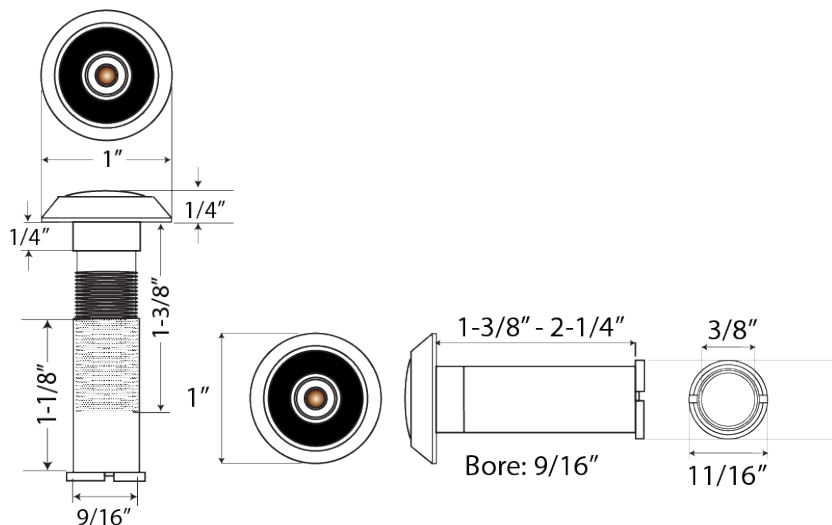

CAL-ROYAL PRODUCTS, INC.

6605 Flotilla St., City of Commerce, CA 90040 U.S.A.
Phone: (323) 888-6601 • (800) 876-9258 • Fax: (323) 888-6699 • (800) 222-3316
Email: sales@cal-royal.com • Website: www.cal-royal.com

The illustration and technical description in this cut sheet is current as of the date in the version date on the right. Cal-Royal Product reserves the right to, and may, on occasions, make changes and/or improvements in designs and dimensions without prior notice.

2023 / VERSION NO. **01**
YEAR PRINTED

© Cal-Royal Products, Inc. 2023