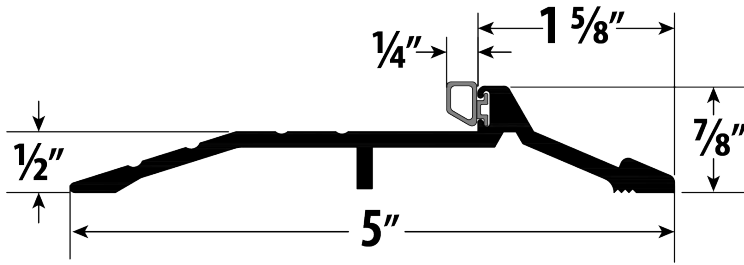

PANIC SADDLE THRESHOLDS (PST SERIES)

- Packaging includes:
- 1 unit of Threshold
 - #10 x 1 1/2" PFHWS (Standard)

ITEM #	SIZE	FINISH	LENGTH AVAILABLE				PCS / MC	UNIT
			36"	48"	72"	96"		
PST-200	7/8" H x 5" W	ALUM	36"	48"	72"	96"	20	EACH
		DURO						

- Packaging includes:
- 1 unit of Threshold
 - #10 x 1" PFHWS (Standard)

ITEM #	SIZE	FINISH	LENGTH AVAILABLE				PCS / MC	UNIT
			36"	48"	72"	96"		
PST-201	1/2" H x 5" W	ALUM	36"	48"	72"	96"	20	EACH
		DURO						

Available Finishes: ALUM, DURO

Specify: Item # + Length + Finish when ordering.

Example: PST-20036 ALUM for PST-200 in 36" Alum finish.

Testing/Ratings:

ADDITIONAL ACCESSORIES

ITEM #	SIZE	DESCRIPTION	FINISH	UNIT
INS200-36	36"	Vinyl Insert for PST-200	BLACK	EACH
INS200-48	48"			
INS200-72	72"			
INS200-96	96"			
INS201-36	36"	Vinyl Insert for PST-201	BLACK	EACH
INS201-48	48"			
INS201-72	72"			
INS201-96	96"			
SFH101.5	#10 x 1 1/2" PFHWS	Screws for PST-200	ALUM	EACH
			DURO	
SFH101	#10 x 1" PFHWS	Screws for PST-201	ALUM	EACH
			DURO	