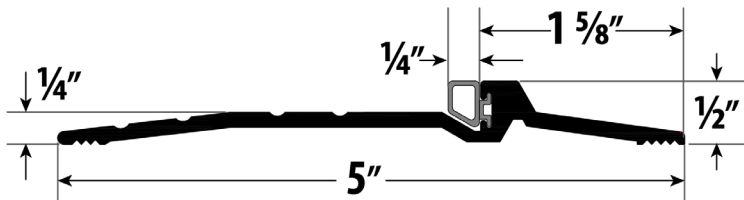

PANIC SADDLE THRESHOLDS (PST SERIES)

- Packaging includes:
- 1 unit of Threshold
 - #10 x 1 1/2" PFHWS (Standard)

ITEM #	SIZE	FINISH	LENGTH AVAILABLE				PCS / MC	UNIT
			36"	48"	72"	96"		
PST-200	7/8" H x 5" W	ALUM	36"	48"	72"	96"	20	EACH
		DURO						

- Packaging includes:
- 1 unit of Threshold
 - #10 x 1" PFHWS (Standard)

ITEM #	SIZE	FINISH	LENGTH AVAILABLE				PCS / MC	UNIT
			36"	48"	72"	96"		
PST-201	1/2" H x 5" W	ALUM	36"	48"	72"	96"	20	EACH
		DURO						

Available Finishes: ALUM, DURO

Specify: Item # + Length + Finish when ordering.

Example: PST-20036 ALUM for PST-200 in 36" Alum finish.

Testing/Ratings:

ADDITIONAL ACCESSORIES

ITEM #	SIZE	DESCRIPTION	FINISH	UNIT
INS200-36	36"	Vinyl Insert for PST-200	BLACK	EACH
INS200-48	48"			
INS200-72	72"			
INS200-96	96"			
INS201-36	36"	Vinyl Insert for PST-201	BLACK	EACH
INS201-48	48"			
INS201-72	72"			
INS201-96	96"			
SFH101.5	#10 x 1 1/2" PFHWS	Screws for PST-200	ALUM	EACH
			DURO	
SFH101	#10 x 1" PFHWS	Screws for PST-201	ALUM	EACH
			DURO	