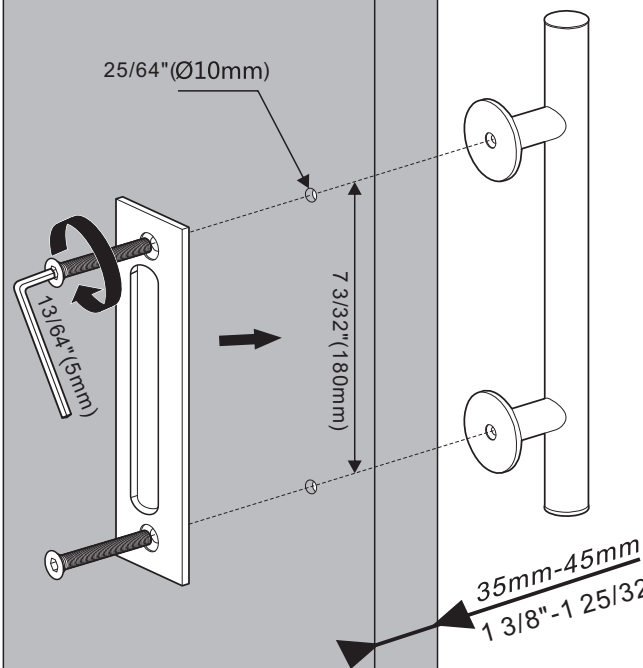

Installation Manual for PULL-60

(x1)

(x1)
13/64" (5mm)

1

2