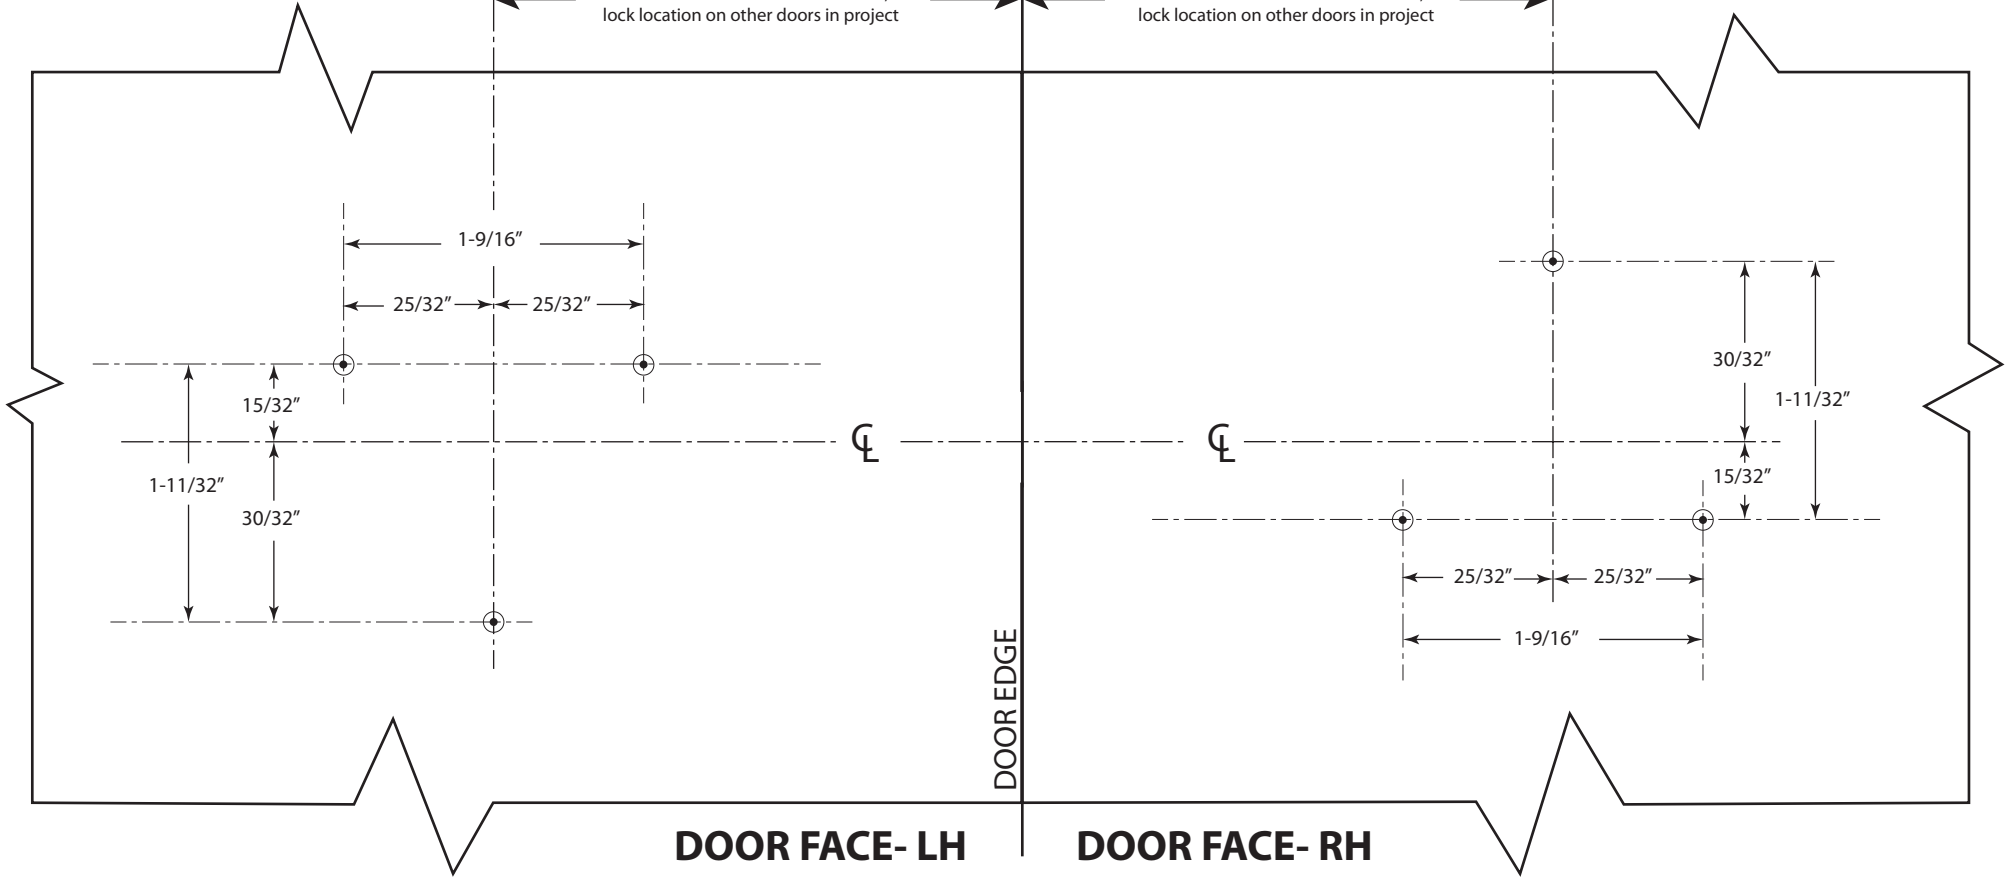

LEFT HANDED DOORS
OUTSIDE INSIDE

FOLD ON DOOR EDGE
LEFT HAND

FOLD ON DOOR EDGE
RIGHT HAND

RIGHT HANDED DOORS
INSIDE OUTSIDE

2-3/4" suggested backset or backset
should match active leaf lock location, or
lock location on other doors in project

2-3/4" suggested backset or backset
should match active leaf lock location, or
lock location on other doors in project

IMPORTANT:

Door preparation not required on either side of door. Horizontal center line from finish floor is 36" or as desired. Mark 3 holes then install mounting screws on black marks.

6605 Flotilla St.
City of Commerce
CA 90040 USA
Tel: (323) 888-6601
FAX: (323) 888-6699
Website: cal-royal.com
Email: sales@cal-royal.com

ITEM NO.	DESCRIPTION	ANSI	SCALE	UNIT	VERSION
SL40	PIONEER SINGLE DUMMY LEVER	A156.2 GRADE 2	1 : 1	inches (mm)	ver. 1.0 rev. 01/12
			PAGE 1 OF 1		BY: bteves