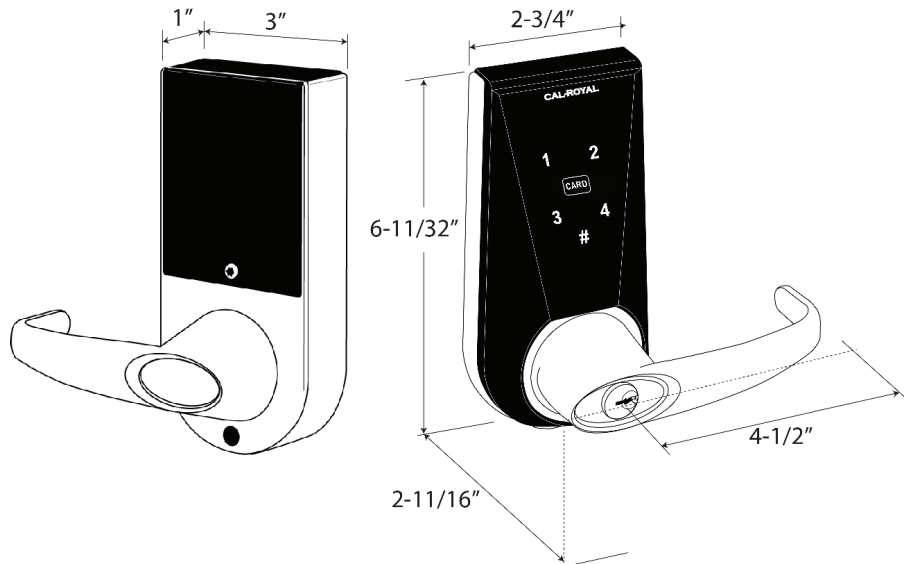

RS2100 Series

STANDARD DUTY, GRADE 2, RESIDENTIAL / COMMERCIAL PHONE LOCK APPLE AND ANDROID COMPATIBLE

- ▶ APPLE AND ANDROID COMPATIBLE
- ▶ BLE (BLUETOOTH LOW ENERGY) MANAGEMENT
- ▶ OPTIONAL GATEWAY CONNECTIVITY (REMOTE MANAGEMENT THROUGH THE INTERNET)
- ▶ 6-12 DIGIT TOUCHSCREEN COMBINATION
- ▶ ILLUMINATED DIGITAL TOUCHPAD
- ▶ 1 ADMIN PHONE, 49 CLIENT PHONES PER LOCK
- ▶ 50 DIGITAL TOUCHSCREEN COMBINATIONS PER LOCK
- ▶ 50 RFID CARDS / KEY-FOBS PER LOCK
- ▶ 1 ADMIN PHONE CAN MANAGE UP TO 250 LOCKS
- ▶ TIMESTAMPED ACCESS LOG (10,000 AUDIT TRAIL ENTRIES THROUGH K3 APP)
- ▶ INDIVIDUAL USER ACCESS MODE
- ▶ EMERGENCY KEY OVERRIDE
- ▶ PROXIMITY RFID CARD (13.56 MHz) (STANDARD)
- ▶ RFID KEY-FOB (OPTIONAL)
- ▶ PASSAGE MODE
- ▶ WEATHER RESISTANT
- ▶ BUZZER & LED INDICATORS
- ▶ ANTI-TAMPER LOCKOUT
- ▶ LOW BATTERY WARNING
- ▶ EMERGENCY POWER INTERFACE
- ▶ CLUTCH TECHNOLOGY
- ▶ NON-HANDED, REVERSIBLE
- ▶ 2 YEAR WARRANTY

FUNCTIONS	ITEM#	FINISHES				MC QTY
Entrance	RS2100	US26D	US15	US10B	US3	6

▶ **PACKAGING:** Includes 2 3/8" backset Latch, 2 1/4" x 1" round corner faceplate, 5-pin "C" Keyway standard, 2 pcs RFID Cards, 4 pcs AA-Batteries, and 1 pc Full Lip Strike.

▶ ADDITIONAL PARTS

ACCESSORIES	ITEM#	DESCRIPTION	FINISH	UNIT
	TS	T-Strike	US15, 10B	Each
	FLS	Full Lip Strike		
	RS2KLB-234	2 3/4" square corner backset 2 1/4" x 1 1/8" face plate	US32D	Each
	CRPRFID	Extra RFID card Operates at 13.56MHz in accordance with ISO 14443A. Inductive distance up to 1 3/16"	----	Each
	RFID-KF	RFID Key Fob	---	Each
	BLEGW-99	Wireless Internet to Bluetooth Low Energy Signal converter (BRIDGE)	----	Each