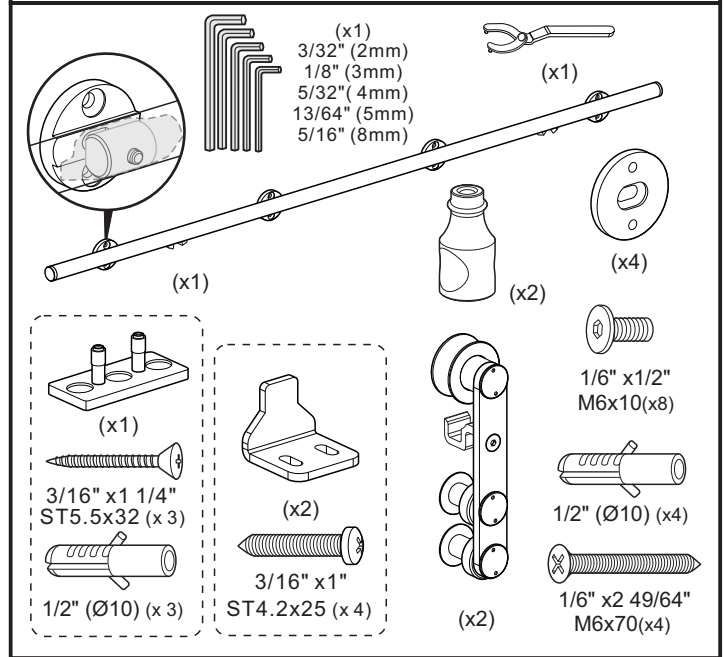

Installation manual for SCS803566

11