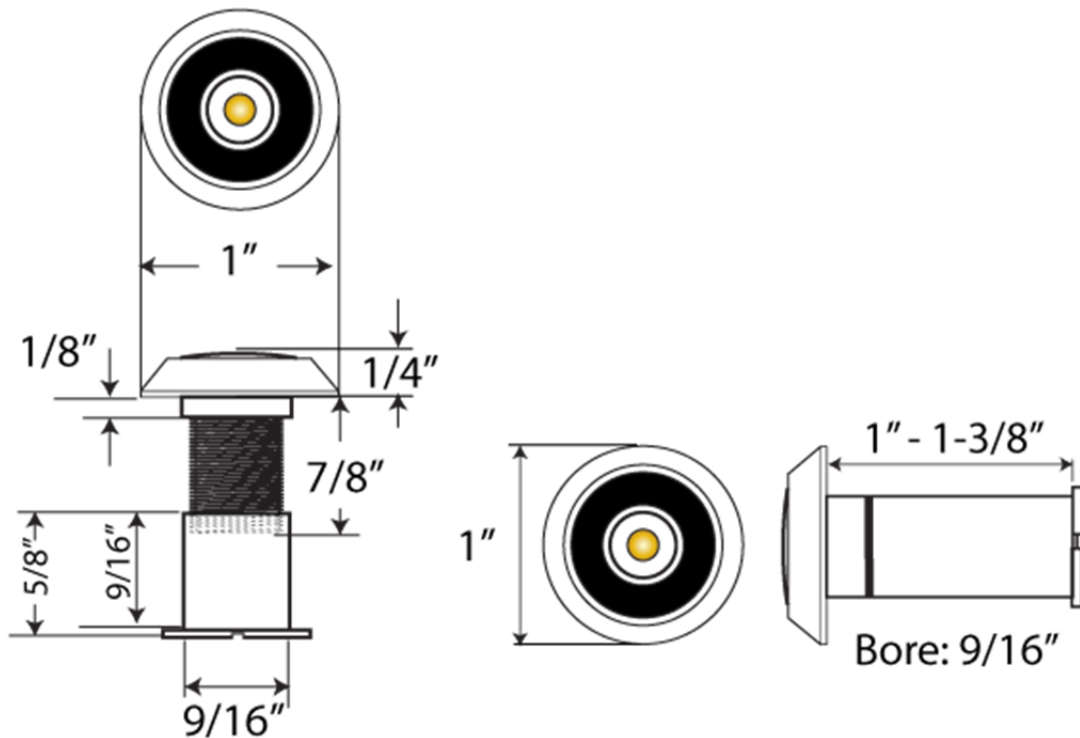

10ULDV201

UL Listed Door Viewer, 200°

- ⊙ 9/16" Bore
- ⊙ UL Listed For 90-Minute Doors
- ⊙ Glass Lens
- ⊙ For Doors 1" to 1-3/8" thick
- ⊙ Individually poly-bagged and boxed
- ⊙ Conforms to ANSI/BHMA A156,16 L23172
- ⊙ Architectural finishes available