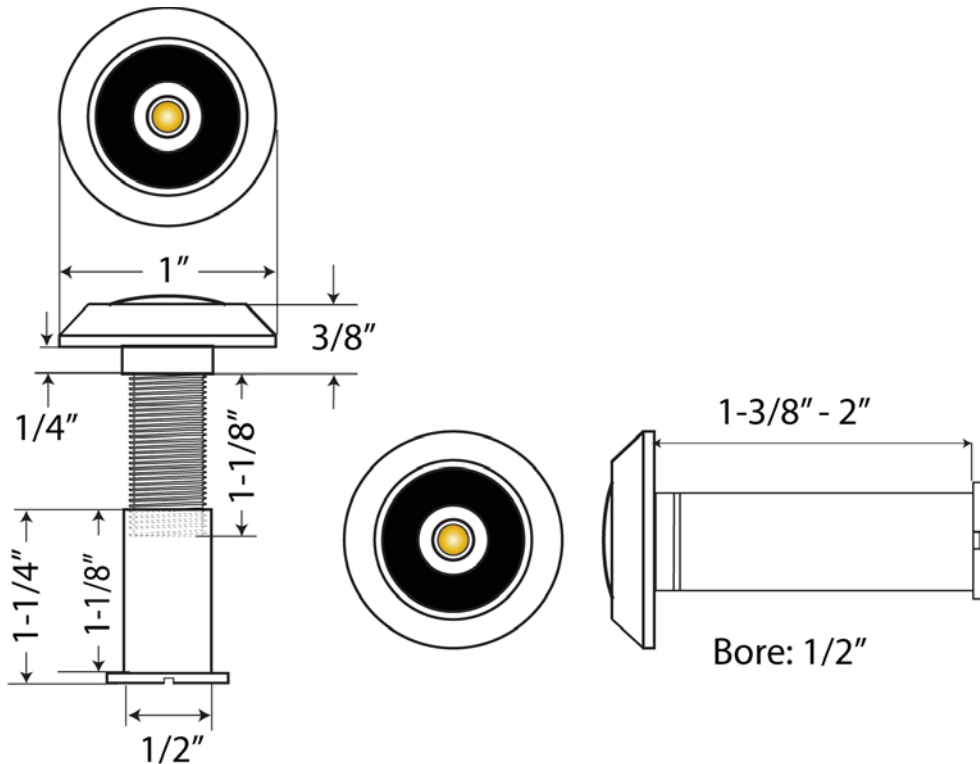

DV91

Brass Door Viewer, 180°

- ⊙ 1/2" Bore
- ⊙ Plastic Lens
- ⊙ For Doors 1-3/8" to 2" thick
- ⊙ Individually poly-bagged and boxed
- ⊙ Conforms to ANSI/BHMA A156,16 L23172
- ⊙ Architectural finishes available

The illustration and technical description in this Specification Sheet is current as of the date in the version box above. Cal-Royal Product reserves the right to, and may frequently make changes and/or improvements in designs and dimensions.