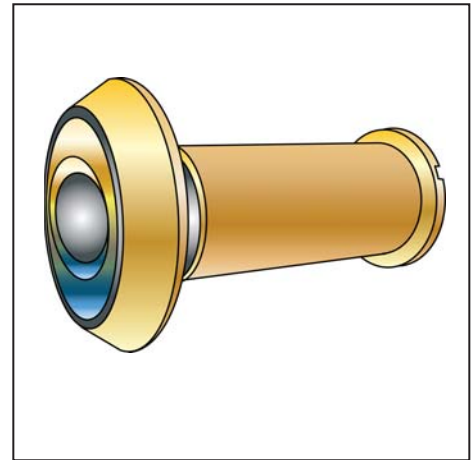

DV91

Brass Door Viewer, 180°

- ⊙ 1/2" Bore
- ⊙ Plastic Lens
- ⊙ For Doors 1-3/8" to 2" thick
- ⊙ Individually poly-bagged and boxed
- ⊙ Conforms to ANSI/BHMA A156,16 L23172
- ⊙ Architectural finishes available