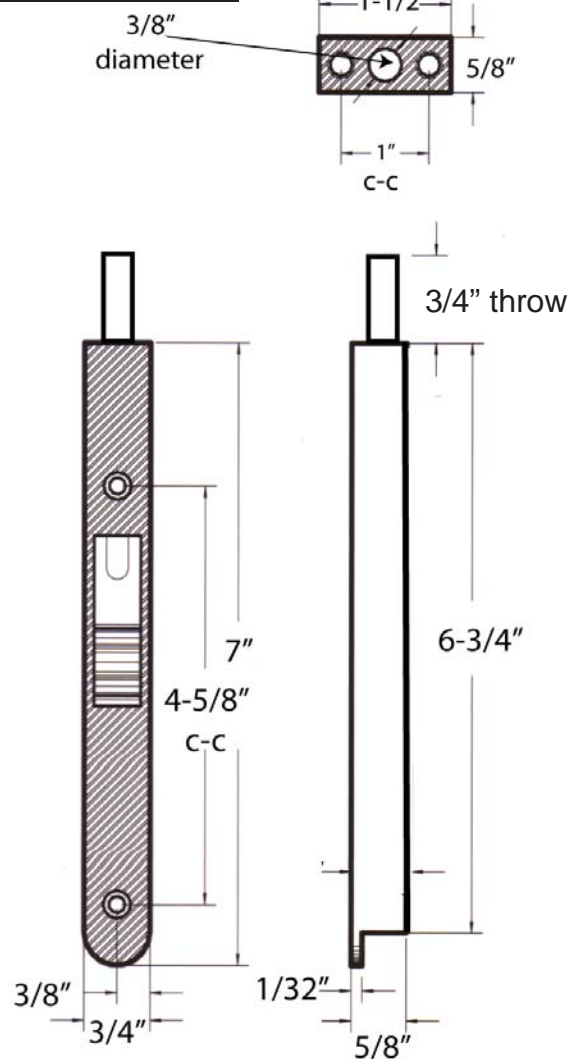

Solid Brass Single Route Extension Flush Bolt

- ⊙ Size: 7"
- ⊙ Designed for superior strength and smooth operation
- ⊙ Individually poly-bagged
- ⊙ Packed with strike and 2 sets of screws
- ⊙ Architectural finishes available

ITEM NO.	BOLT HEAD DIA.	THROW
FBG6	5/16"	3/4"

Cal-Royal Products, Inc.

6605 Flotilla St., City of Commerce, CA 90040 U.S.A.

Phone: (323) 888-6601 • (800) 876-9258 • Fax: (323) 888-6699 • (800) 222-3316

Email: sales@cal-royal.com • Website: www.cal-royal.com

The illustration and technical description in this Specification Sheet is current as of the date in the version box above. Cal-Royal Product reserves the right to, and may frequently make changes and/or improvements in designs and dimensions.