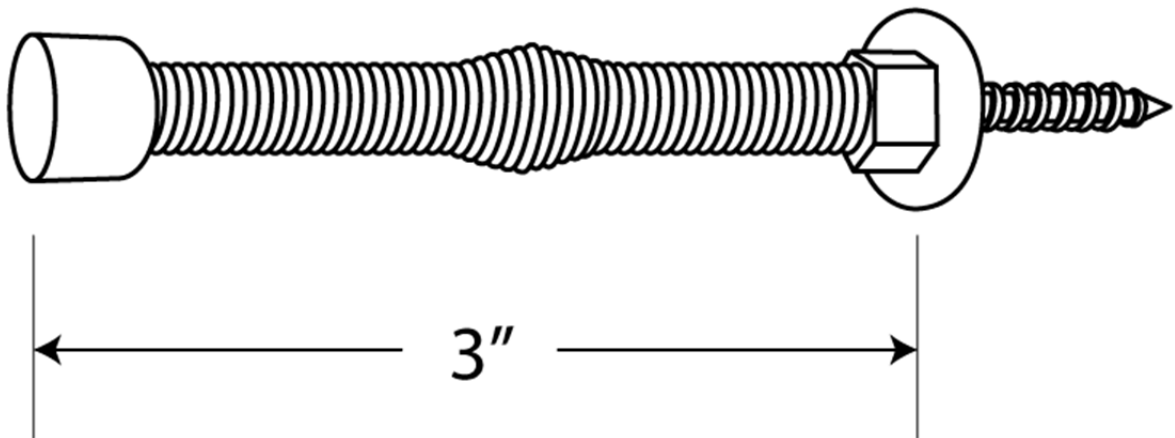

3" Flexible Door Stop with Fixed Screw

- ⊙ Die cast base
- ⊙ One Piece Style
- ⊙ Easy installation
- ⊙ Packed with white rubber tip
- ⊙ 3" projection
- ⊙ 3/4" Mounting screw fixed at the base
- ⊙ Available in architectural finishes