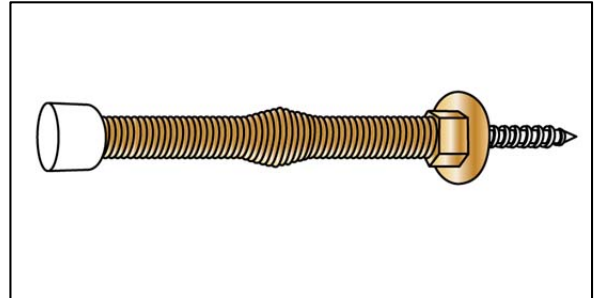

3" Flexible Door Stop with Fixed Screw

- ⊙ Die cast base
- ⊙ One Piece Style
- ⊙ Easy installation
- ⊙ Packed with white rubber tip
- ⊙ 3" projection
- ⊙ 3/4" Mounting screw fixed at the base
- ⊙ Available in architectural finishes