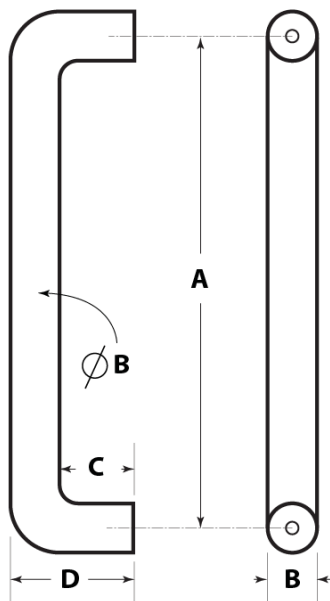

PUL202-PUL206

PUL202, PUL203, PUL204, PUL205, PUL206 3/4" and 5/8" Solid Bar Round Pull

- ⊙ Stainless Steel, Brass and Aluminum Material
- ⊙ Type 1 Thru-Bolt Mount for 1 3/4" thick doors
- ⊙ Solid construction
- ⊙ Individually packed
- ⊙ Easy Installation
- ⊙ Architectural finishes available

ITEM NO	DIMENSIONS			
	A	B	C	D
PUL202	10"	3/4"	1 1/2"	2 1/4"
PUL203	8"	3/4"	1 1/2"	2 1/4"
PUL204	6"	3/4"	1 1/2"	2 1/4"
PUL205	5 1/2"	3/4"	1 1/2"	2 1/4"
PUL206	5 1/2"	5/8"	1 3/8"	2"

Cal-Royal Products, Inc.