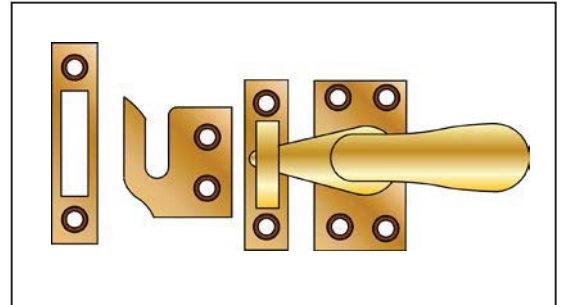

Window Casement Fastener

- ⊙ Solid Brass
- ⊙ Size: 2-1/16" x 1-1/16"
- ⊙ Projection: 1-7/8"
- ⊙ Individually poly-bagged
- ⊙ Packed with screws and two strikes
- ⊙ Conforms to ANSI/BHMA 156.16
- ⊙ Architectural finishes available