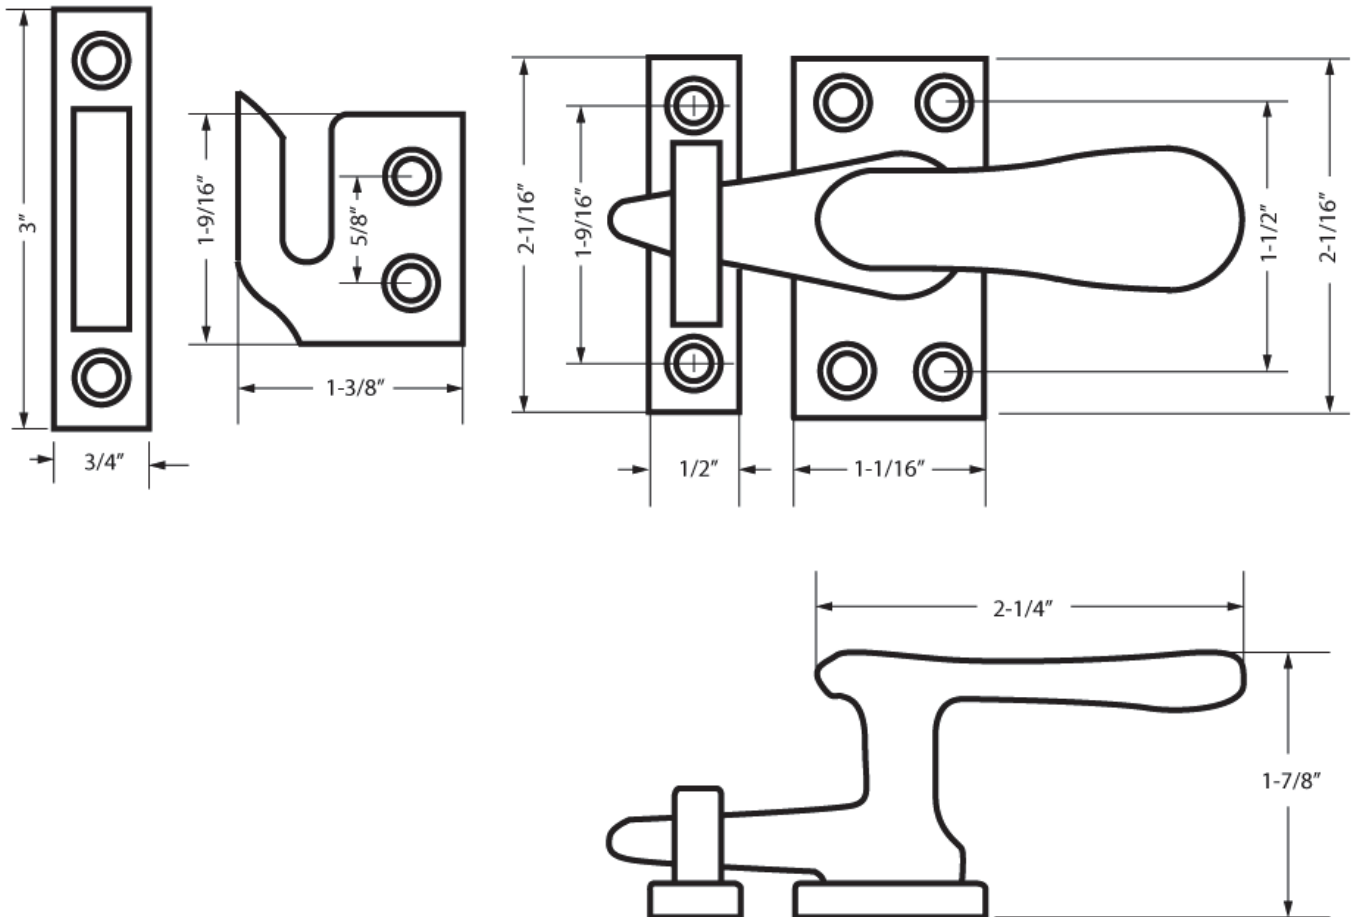

Window Casement Fastener

- ⊙ Solid Brass
- ⊙ Size: 2-1/16" x 1-1/16"
- ⊙ Projection: 1-7/8"
- ⊙ Individually poly-bagged
- ⊙ Packed with screws and two strikes
- ⊙ Conforms to ANSI/BHMA 156.16
- ⊙ Architectural finishes available

The illustration and technical description in this Specification Sheet is current as of the date in the version box above. Cal-Royal Product reserves the right to, and may frequently make changes and/or improvements in designs and dimensions.