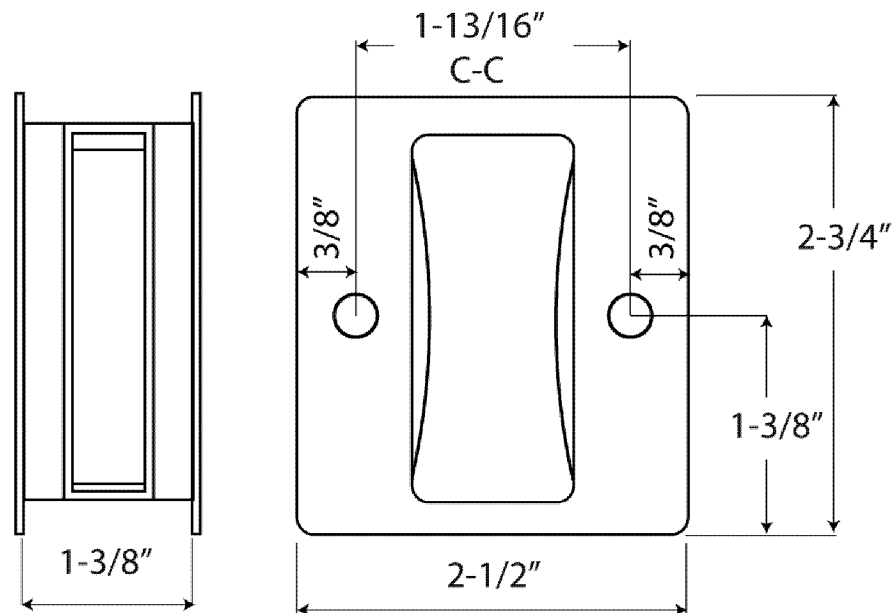

Passage Solid Brass Sliding Door Lock

- ⦿ Sliding door lock and pull for passageway (pocket) doors
- ⦿ Decorative Coined Edges
- ⦿ Reversible (Non-Handed)
- ⦿ Equipped with edge pull
- ⦿ Used where no locking is required
- ⦿ Easy installation onto pocket-type interior doors with just a simple cut in door edge
- ⦿ For use on 1-3/8" and 1-3/4" thick doors

The illustration and technical description in this Specification Sheet is current as of the date in the version box above. Cal-Royal Product reserves the right to, and may frequently make changes and/or improvements in designs and dimensions.