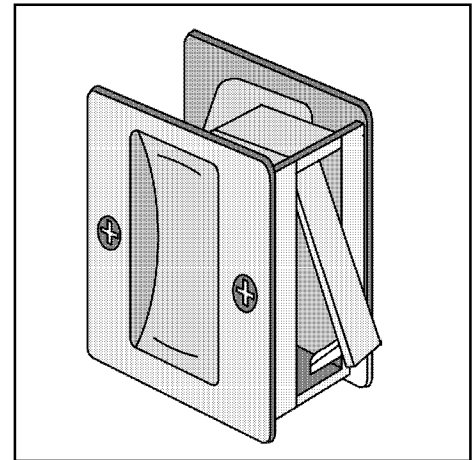

Passage Solid Brass Sliding Door Lock

- ⦿ Sliding door lock and pull for passageway (pocket) doors
- ⦿ Decorative Coined Edges
- ⦿ Reversible (Non-Handed)
- ⦿ Equipped with edge pull
- ⦿ Used where no locking is required
- ⦿ Easy installation onto pocket-type interior doors with just a simple cut in door edge
- ⦿ For use on 1-3/8" and 1-3/4" thick doors