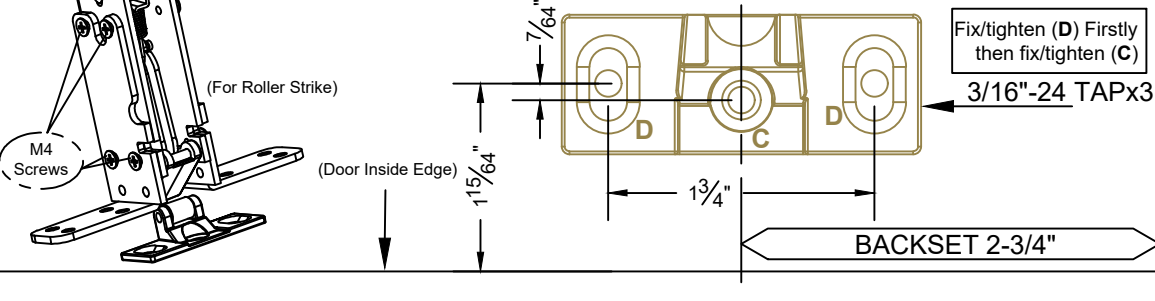

**N-98CVR / N-F98CVR SERIES LHR**

**TEMPLATE of Bottom Latch [ Bottom Strike ] (regular use )**

**TEMPLATE of Bottom Latch [ Surface Strike ]**

**N-98CVR / N-F98CVR SERIES RHR**

**TEMPLATE of Bottom Latch [ Bottom Strike ] (regular use )**

**TEMPLATE of Bottom Latch [ Surface Strike ]**

The illustration and technical description in this cut sheet is current as of the date in version date on the right.

Cal-Royal Product reserves the right to, and may, on occasions, make changes and/or improvements in designs and dimensions without prior notice.

6805 Fidelity Street  
City of Commerce  
CA 90040 USA  
Tel.# (323) 888-6601  
FAX # (323) 888-6699  
WEB SITE:  
CAL-ROYAL.COM  
Email: sales@cal-royal.com

ITEM NO.	DESCRIPTION
N-98/F98-CVR ROLLER BOTTOM LATCH	TEMPLATE FOR N-98/N-F98CVR ROLLER BOTTOM LATCH

NOT TO SCALE	UNIT
PAGE 1 of 2	PRIMARY DIMENSION SHOWN IN INCHES, DIMENSIONS IN ( ) ARE MM

Prepared By:	DATE
BBT/ADG/CVL	02/27/2024

DWG. NO.
EDT-4013A-02/24-1 of 2
Ver. 1.01