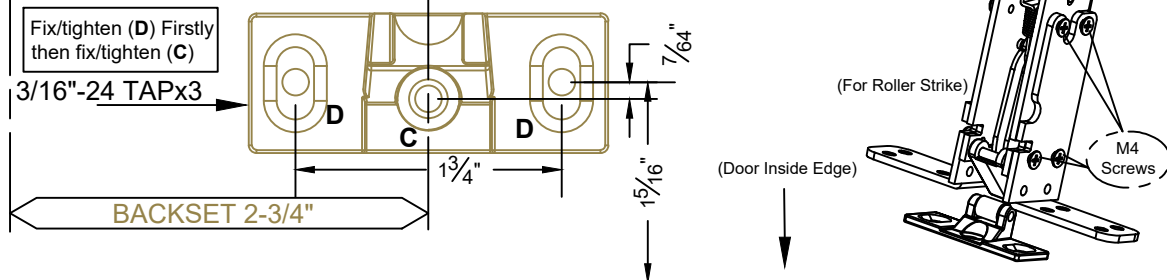

**N-98CVR / N-F98CVR SERIES LHR**

**TEMPLATE of Bottom Latch [ Bottom Strike ] (regular use )**

**TEMPLATE of Bottom Latch [ Surface Strike ]**

**N-98CVR / N-F98CVR SERIES RHR**

**TEMPLATE of Bottom Latch [ Bottom Strike ] (regular use )**

**TEMPLATE of Bottom Latch [ Surface Strike ]**

The illustration and technical description in this cut sheet is current as of the date in version date on the right.

Cal-Royal Product reserves the right to, and may, on occasions, make changes and/or improvements in designs and dimensions without prior notice.

6805 Fidelity Street  
City of Commerce  
CA 90040 USA  
Tel.# (323) 888-6601  
FAX # (323) 888-6699  
WEB SITE:  
CAL-ROYAL.COM  
Email: sales@cal-royal.com

ITEM NO.	DESCRIPTION
N-98/F98-CVR ROLLER BOTTOM LATCH	TEMPLATE FOR N-98/N-F98CVR ROLLER BOTTOM LATCH

NOT TO SCALE	UNIT
PAGE 1 of 2	PRIMARY DIMENSION SHOWN IN INCHES, DIMENSIONS IN ( ) ARE MM

Prepared By:	DATE
BBT/ADG/CVL	02/27/2024

DWG. NO.
EDT-4013A-02/24-1 of 2
Ver. 1.01