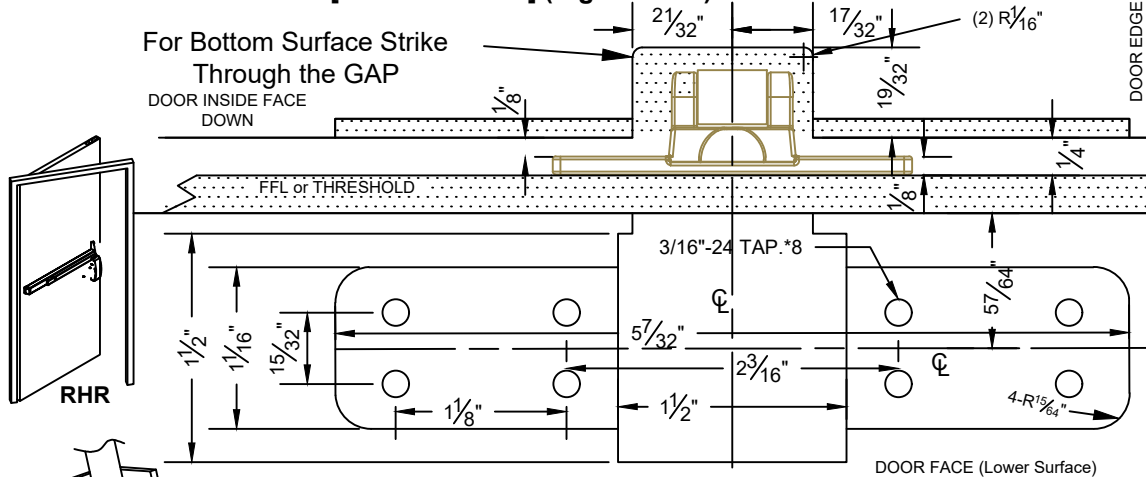

**N-98CVR / N-F98CVR SERIES LHR**

**TEMPLATE of Bottom Latch [ Bottom Strike ] (regular use )**

**TEMPLATE of Bottom Latch [ Surface Strike ]**

**N-98CVR / N-F98CVR SERIES RHR**

**TEMPLATE of Bottom Latch [ Bottom Strike ] (regular use )**

**TEMPLATE of Bottom Latch [ Surface Strike ]**

The illustration and technical description in this cut sheet is current as of the date in version date on the right.

Cal-Royal Product reserves the right to, and may, on occasions, make changes and/or improvements in designs and dimensions without prior notice.

NOT TO SCALE	UNIT
PAGE 1 of 2	PRIMARY DIMENSION SHOWN IN INCHES, DIMENSIONS IN ( ) ARE MM

Prepared By:	DATE
BBT/ADG/CVL	02/27/2024

DWG. NO.
EDT-4013A-02/24-1 of 2
Ver. 1.01