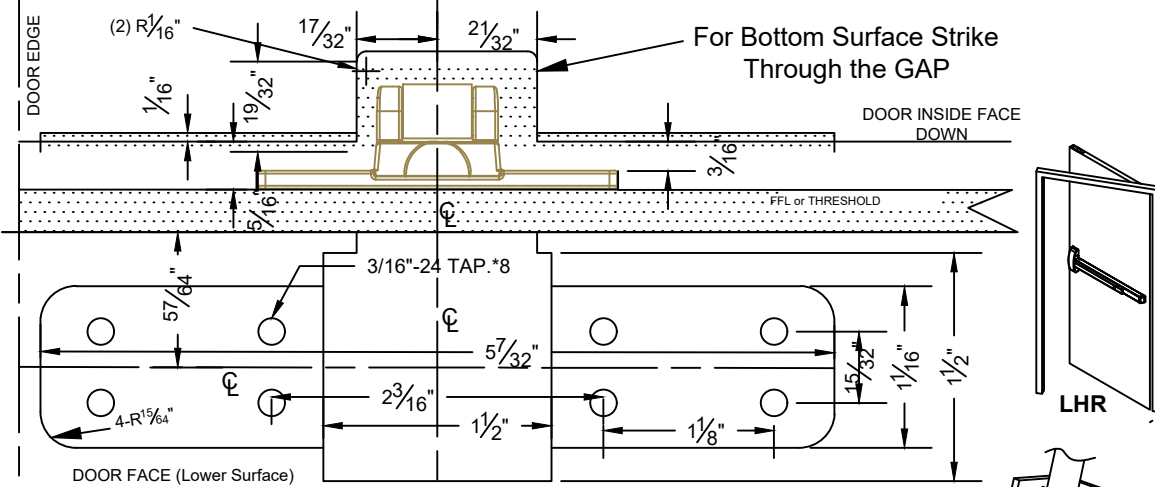

**N-98CVR / N-F98CVR SERIES LHR**

**TEMPLATE of Bottom Latch [ Bottom Strike ] (regular use )**

**TEMPLATE of Bottom Latch [ Surface Strike ]**

**N-98CVR / N-F98CVR SERIES RHR**

**TEMPLATE of Bottom Latch [ Bottom Strike ] (regular use )**

**TEMPLATE of Bottom Latch [ Surface Strike ]**

The illustration and technical description in this cut sheet is current as of the date in version date on the right.

Cal-Royal Product reserves the right to, and may, on occasions, make changes and/or improvements in designs and dimensions without prior notice.

6805 Fidelity Street  
City of Commerce  
CA 90040 USA  
Tel.# (323) 888-6601  
FAX # (323) 888-6699  
WEB SITE:  
CAL-ROYAL.COM  
Email: sales@cal-royal.com

ITEM NO.	DESCRIPTION
N-98/F98-CVR ROLLER BOTTOM LATCH	TEMPLATE FOR N-98/N-F98CVR ROLLER BOTTOM LATCH

NOT TO SCALE	UNIT
PAGE 1 of 2	PRIMARY DIMENSION SHOWN IN INCHES, DIMENSIONS IN ( ) ARE MM

Prepared By:	DATE
BBT/ADG/CVL	02/27/2024

DWG. NO.
EDT-4013A-02/24-1 of 2
Ver. 1.01