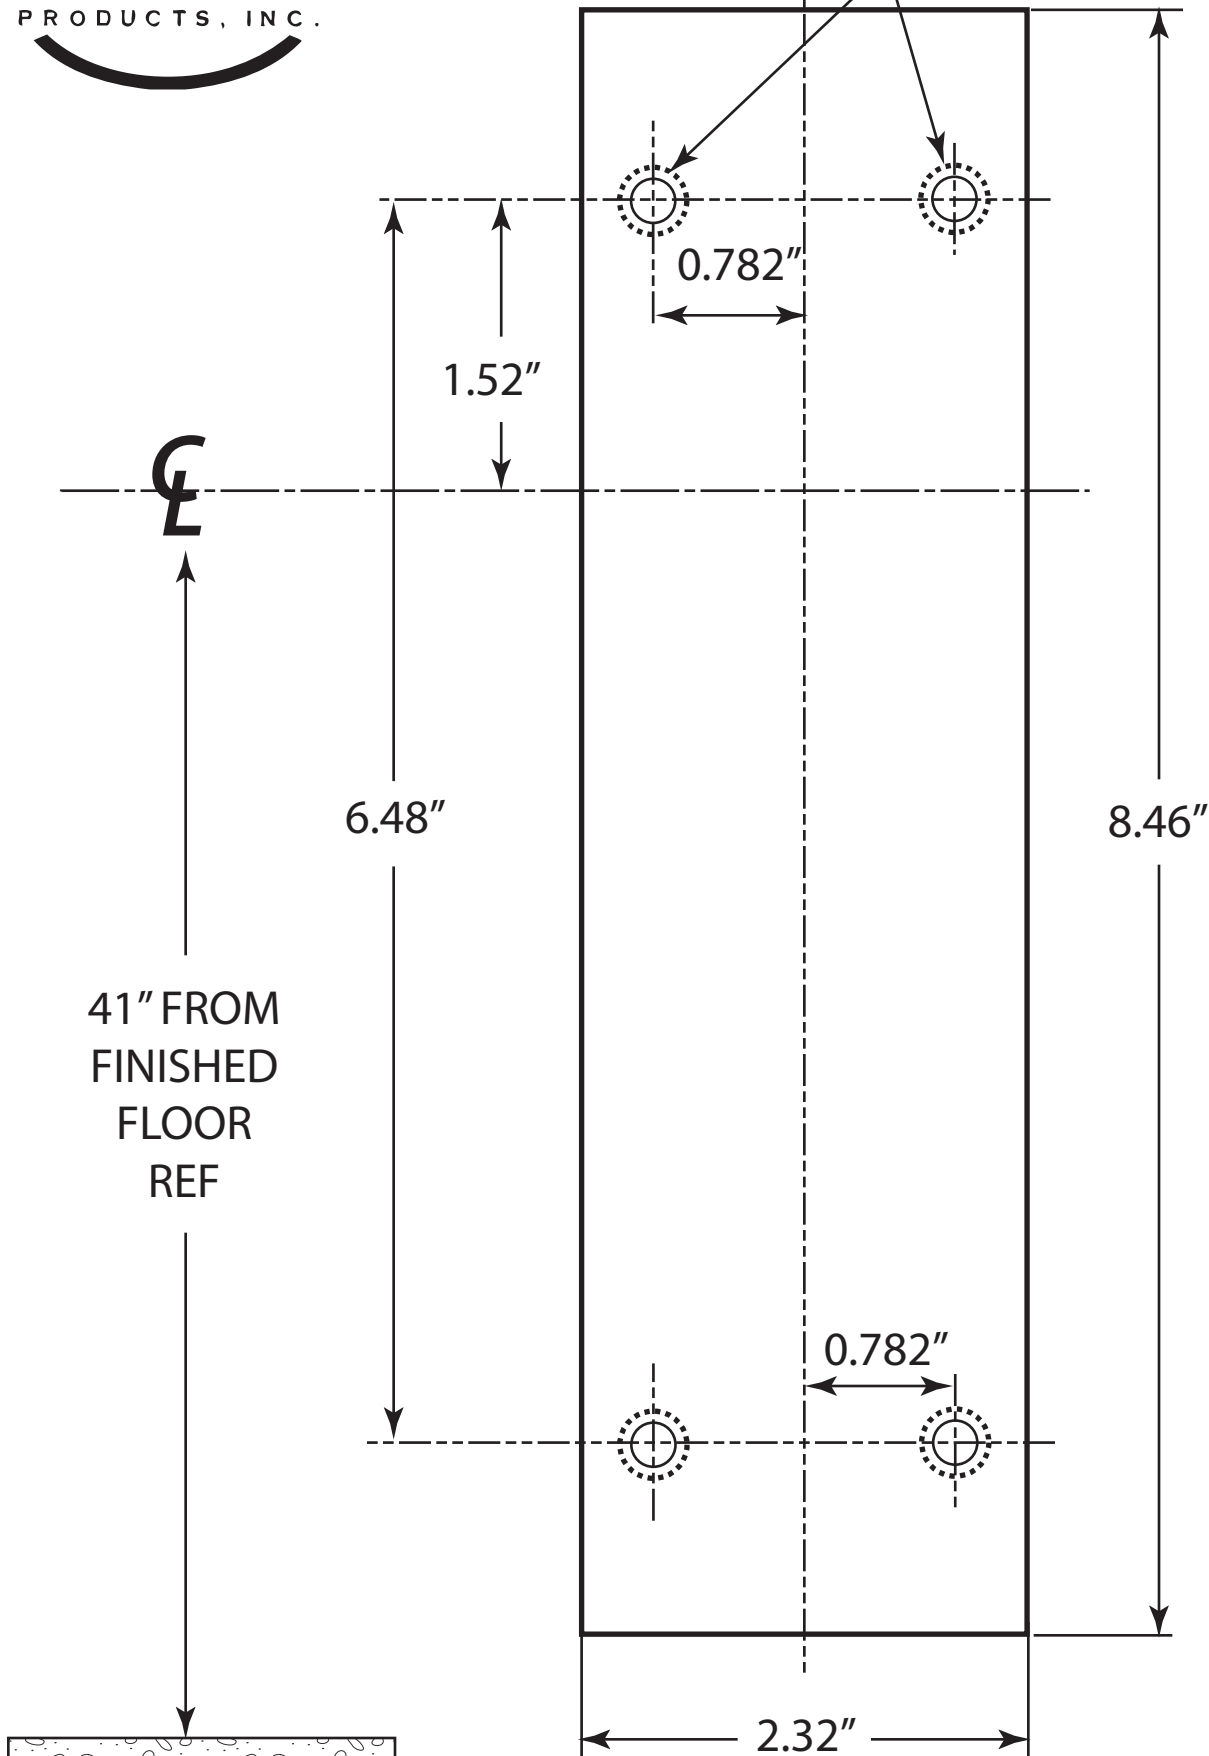

0.23" DIA. THRU DOOR, Outside
for 0.37" (4 required)

TEMPLATE
FOR MOUNTING CVRESC9840 DUMMY
ESCUTCHEON LEVER TRIM