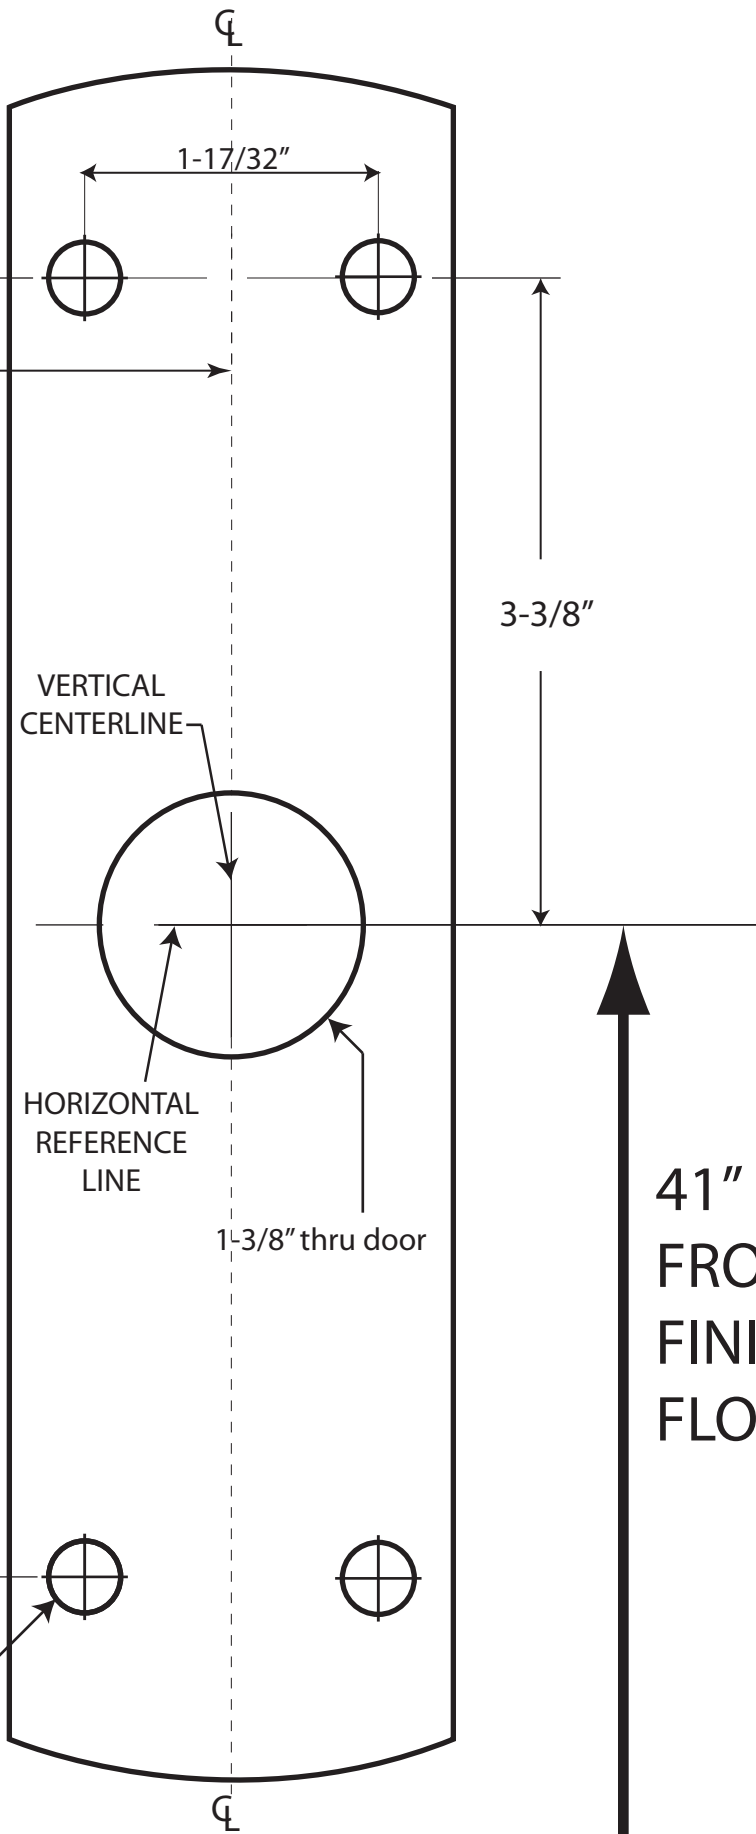

DOOR EDGE

For 9800 Series Rim & Vert Rod Device  
3/8" Ø thru door (4) four places

3/8"  
thru door

3-3/8"

VERTICAL  
CENTERLINE

HORIZONTAL  
REFERENCE  
LINE

1-3/8" thru door

41"  
FROM  
FINISHED  
FLOOR

6605 Flotilla St.  
City of Commerce  
CA 90040 USA  
Tel: (323) 888-6601  
FAX: (323) 888-6699  
Website: cal-royal.com  
Email: sales@cal-royal.com

ITEM NO.:		DESCRIPTION:		SCALE:	
NESC9800		ENTRANCE ESCUTCHEON LEVER TRIM		1:1	
ANSI:	UNIT:	VERSION:	BY:		
---	inches (mm)	ver. 1.0 rev. 01/12	bteves/adg		