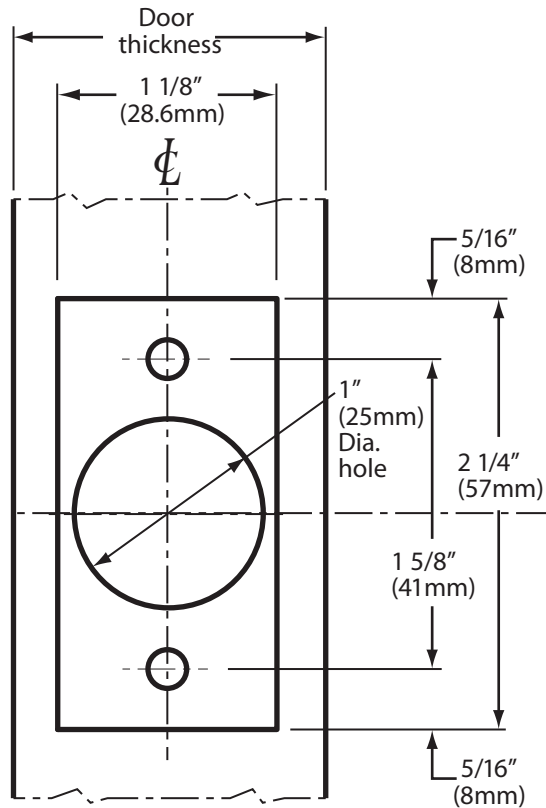

Standard Packaging:

1. Adjustable latch bolt
2-3/8" - 2-3/4"
2. Face plate 1" x 2-1/4".
3. Plastic filler for 1-1/8"
latch prep.

LEFT HANDED DOORS
OUTSIDE INSIDE

RIGHT HANDED DOORS
INSIDE OUTSIDE

ALSO APPLICABLE TO: KWT460, GL460, GL460/234, GLKW460 and GLKW460/234

<p>6605 Flotilla St. City of Commerce CA 90040 USA Tel: (323) 888-6601 FAX: (323) 888-6699 Website: cal-royal.com Email: sales@cal-royal.com</p>	ITEM NO.	DESCRIPTION	ANSI	SCALE	UNIT	VERSION
	T460	SINGLE CYLINDER HEAVY DUTY DEADBOLT	A156.5 Grade 2	1 : 1	inches (mm)	ver. 1.0 rev. 03/13
				PAGE 1 OF 1		BY: bteves/adg