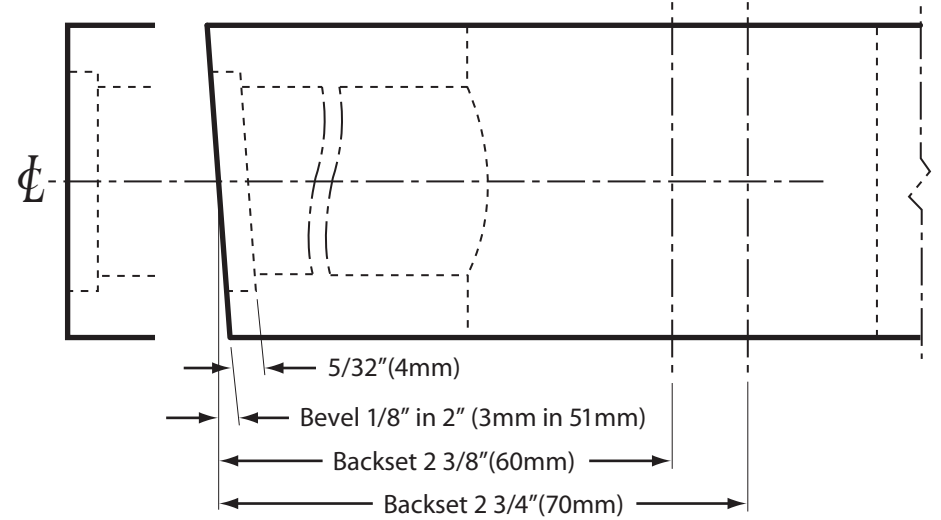

Standard Packaging:

1. Adjustable latch bolt
2-3/8" - 2-3/4"
2. Face plate 1" x 2-1/4".
3. Plastic filler for 1-1/8"
latch prep.

LEFT HANDED DOORS
OUTSIDE INSIDE

RIGHT HANDED DOORS
INSIDE OUTSIDE

ALSO APPLICABLE TO: KWT460, GL460, GL460/234, GLKW460 and GLKW460/234

<p>6605 Flotilla St. City of Commerce CA 90040 USA Tel: (323) 888-6601 FAX: (323) 888-6699 Website: cal-royal.com Email: sales@cal-royal.com</p>	ITEM NO.	DESCRIPTION	ANSI	SCALE	UNIT	VERSION
	T460	SINGLE CYLINDER HEAVY DUTY DEADBOLT	A156.5 Grade 2	1 : 1	inches (mm)	ver. 1.0 rev. 03/13
				PAGE 1 OF 1		BY: bteves/adg