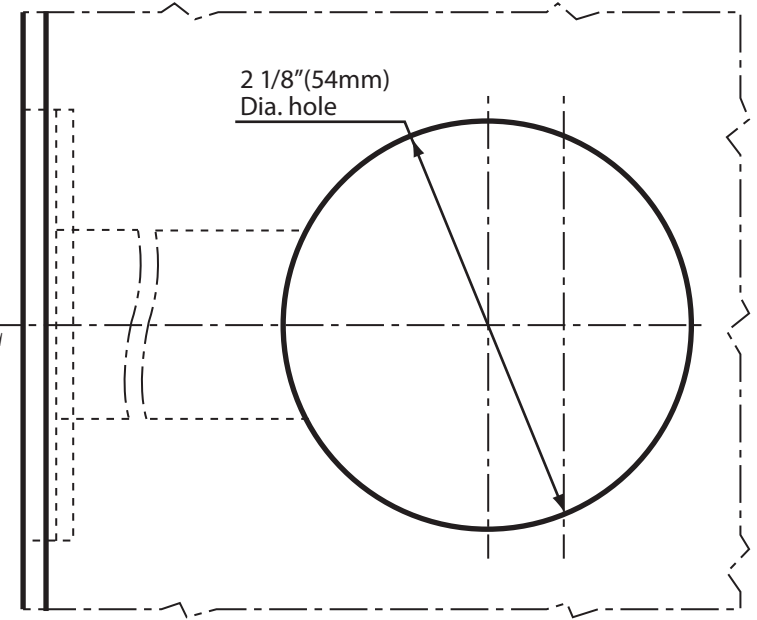

Standard Packaging:

1. Adjustable latch bolt
2-3/8" - 2-3/4"
2. Face plate 1" x 2-1/4".
3. Plastic filler for 1-1/8"
latch prep.

LEFT HANDED DOORS
OUTSIDE INSIDE

RIGHT HANDED DOORS
INSIDE OUTSIDE

ALSO APPLICABLE TO: KWT460, GL460, GL460/234, GLKW460 and GLKW460/234

<p>6605 Flotilla St. City of Commerce CA 90040 USA Tel: (323) 888-6601 FAX: (323) 888-6699 Website: cal-royal.com Email: sales@cal-royal.com</p>	ITEM NO.	DESCRIPTION	ANSI	SCALE	UNIT	VERSION
	T460	SINGLE CYLINDER HEAVY DUTY DEADBOLT	A156.5 Grade 2	1 : 1	inches (mm)	ver. 1.0 rev. 03/13
				PAGE 1 OF 1		BY: bteves/adg