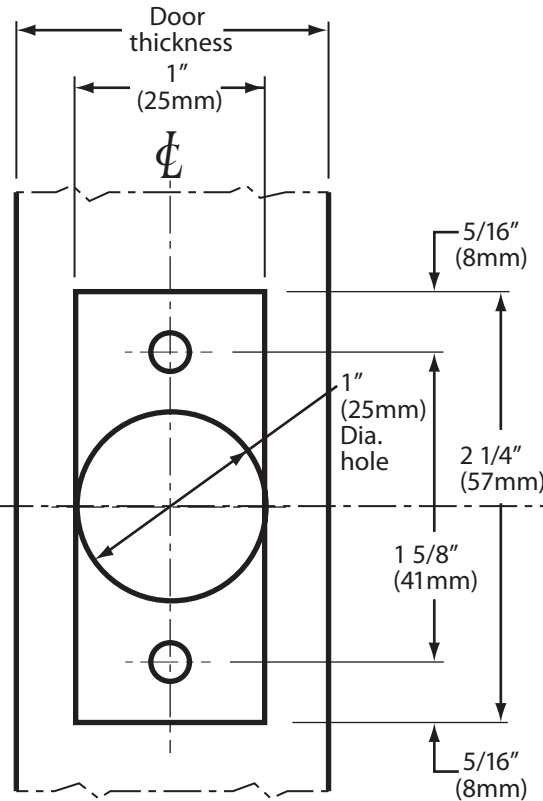

Standard Packaging:

1. Adjustable latch bolt
2-3/8" - 2-3/4"
2. Face plate 1" x 2-1/4".
3. Plastic filler for 1-1/8"
latch prep.

LEFT HANDED DOORS
OUTSIDE INSIDE

RIGHT HANDED DOORS
INSIDE OUTSIDE

ALSO APPLICABLE TO: KWT460, GL460, GL460/234, GLKW460 and GLKW460/234

<p>6605 Flotilla St. City of Commerce CA 90040 USA Tel: (323) 888-6601 FAX: (323) 888-6699 Website: cal-royal.com Email: sales@cal-royal.com</p>	ITEM NO.	DESCRIPTION	ANSI	SCALE	UNIT	VERSION
	T460	SINGLE CYLINDER HEAVY DUTY DEADBOLT	A156.5 Grade 2	1 : 1	inches (mm)	ver. 1.0 rev. 03/13
				PAGE 1 OF 1		BY: bteves/adg