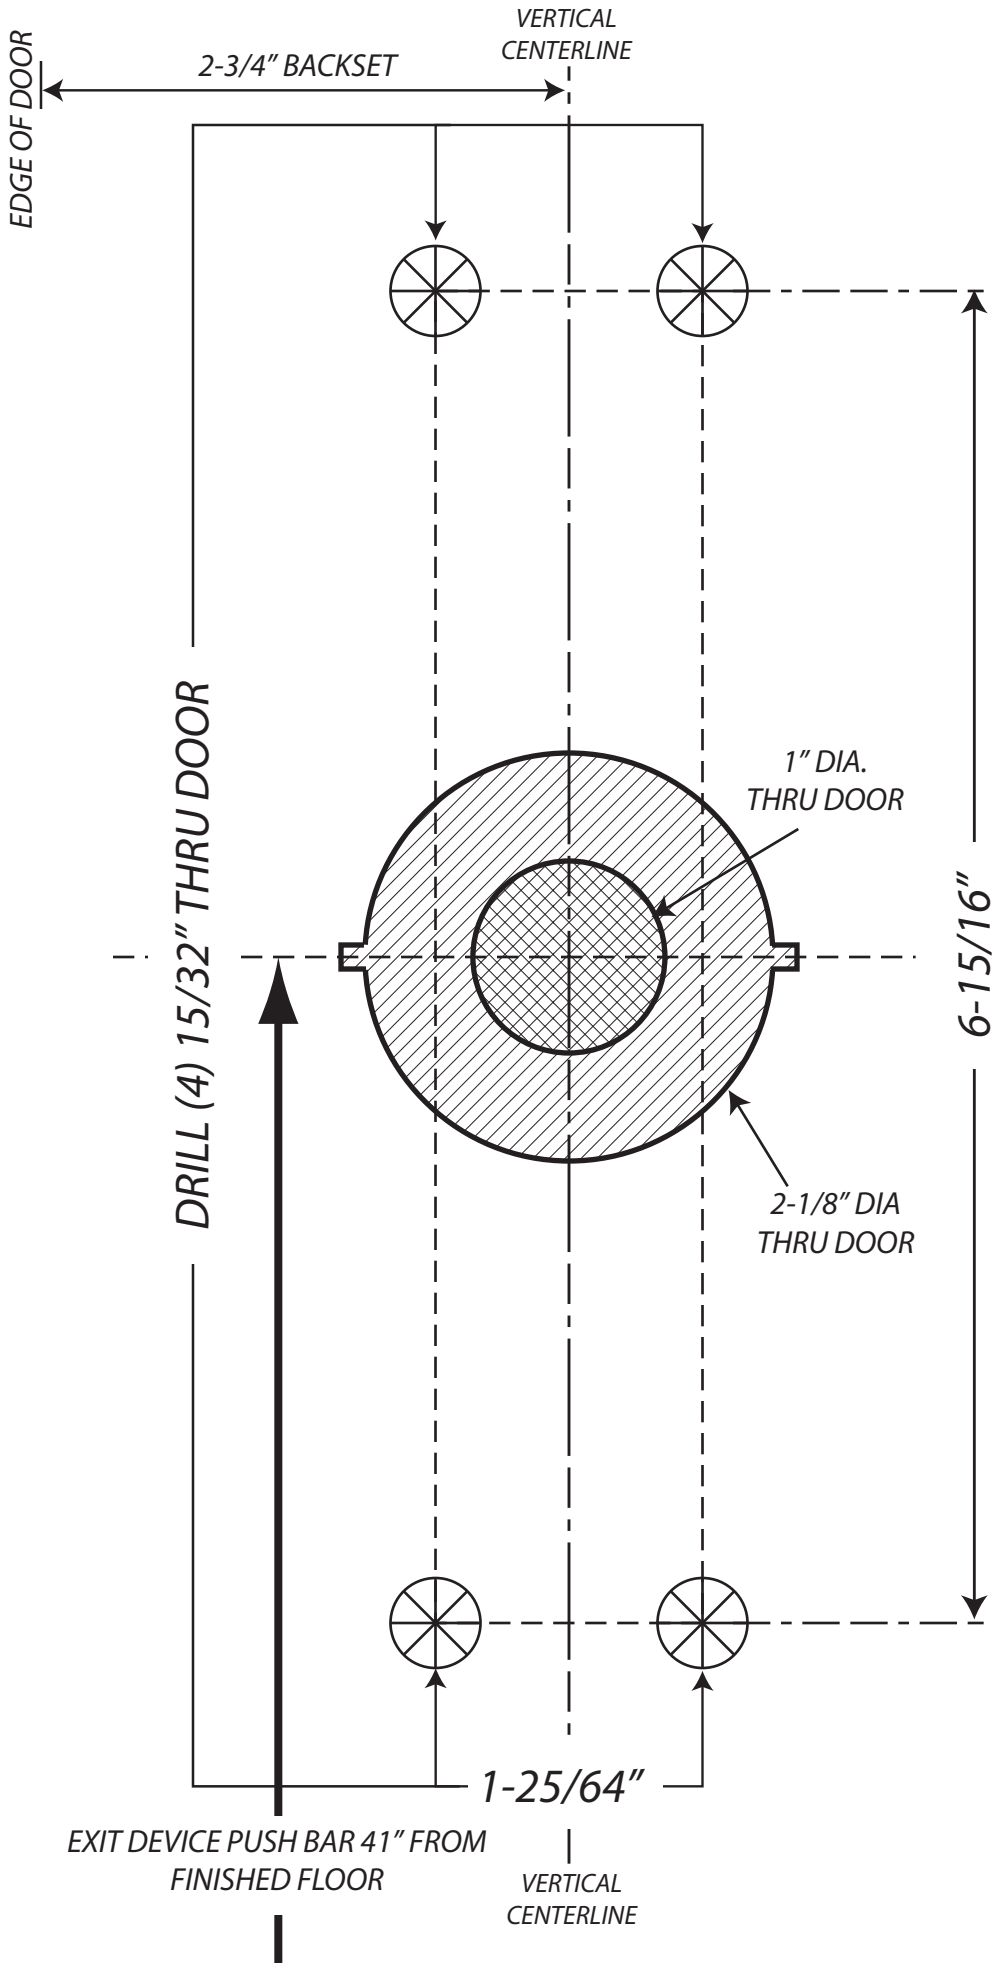

9900 SERIES FIRE AND NON-FIRE RIM & VERTICAL ROD DEVICE
USING ESC LEVER HANDLE TRIM

TEMPLATE FOR 9900ESC TRIM