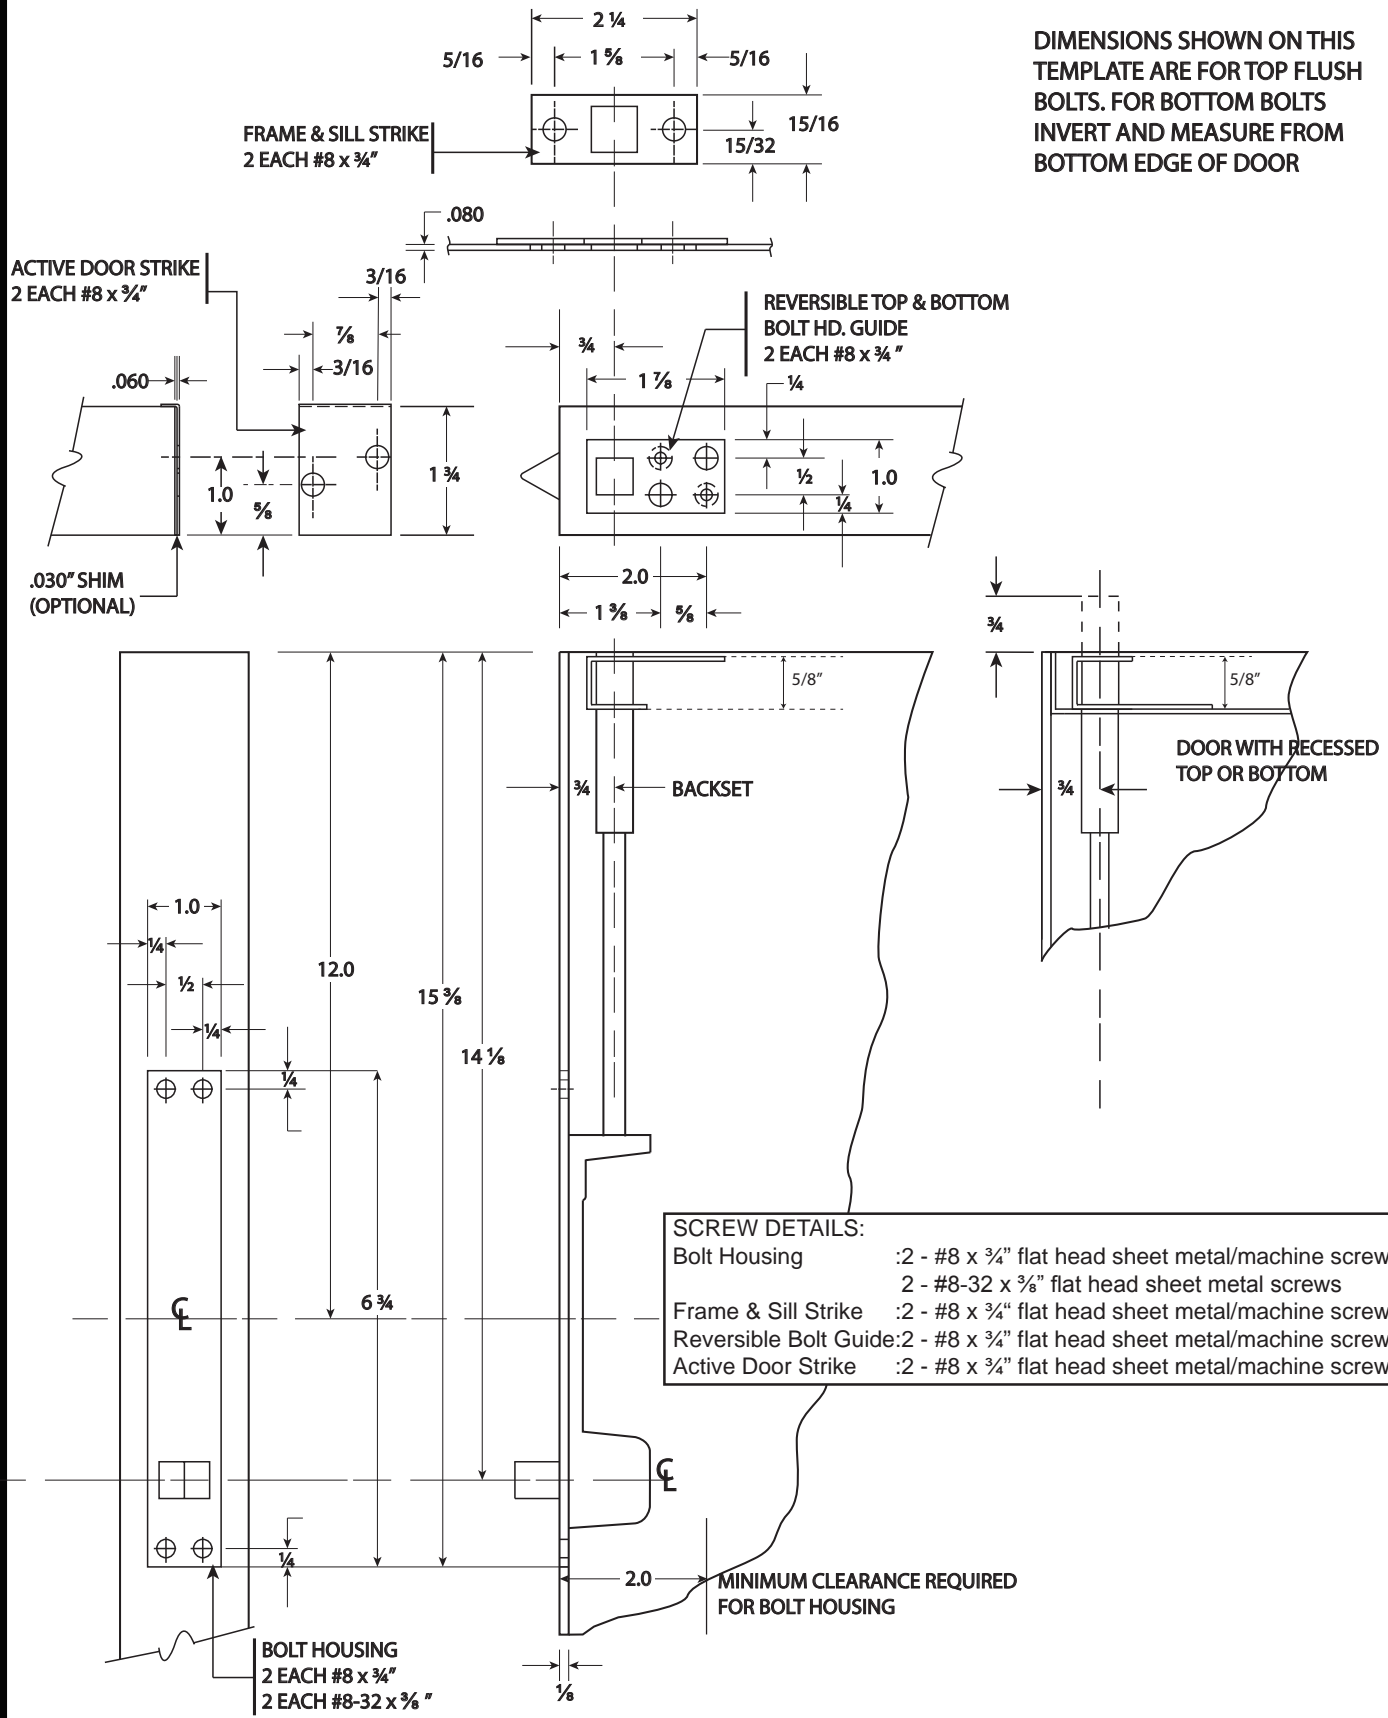

DIMENSIONS SHOWN ON THIS TEMPLATE ARE FOR TOP FLUSH BOLTS. FOR BOTTOM BOLTS INVERT AND MEASURE FROM BOTTOM EDGE OF DOOR

6605 Flotilla St.
City of Commerce
CA 90040 USA
Tel: (323) 888-6601
FAX: (323) 888-6699
Website: cal-royal.com
Email: sales@cal-royal.com

ITEM NO.:	DESCRIPTION:	SCALE:
AUTOFLM-1	AUTOMATIC FLUSH BOLT FOR METAL DOOR APPLICATION	1:1 5/8
ANSI:	UNIT:	VERSION:
---	inches (mm)	ver. 1.0 rev. 01/12
		BY:
		bteves/jsa