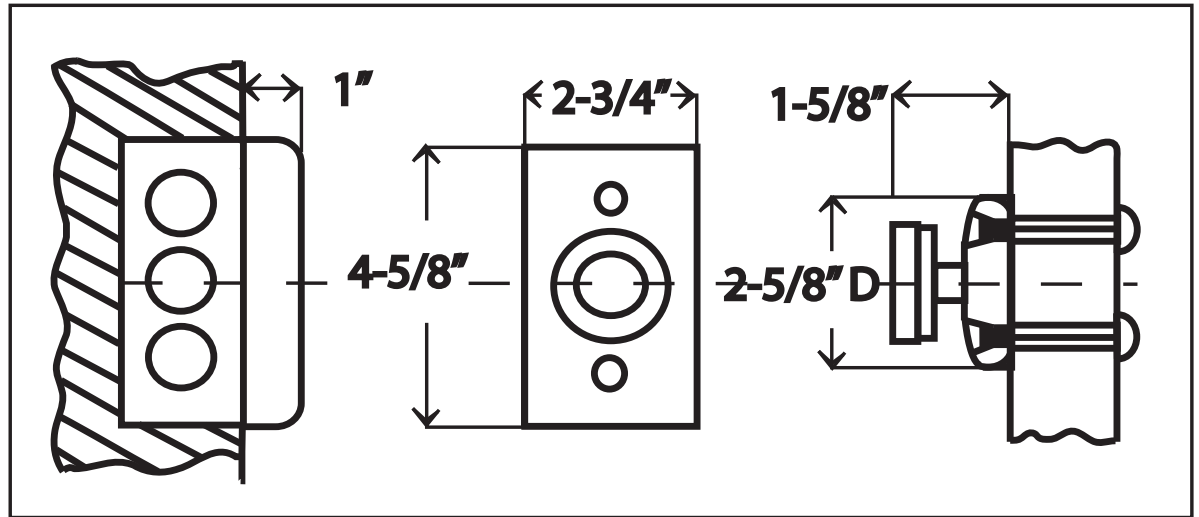

MDHR-1
RECESSED WALL MOUNT

MDHS-2
SURFACE WALL MOUNT

6605 Flotilla St.
City of Commerce
CA 90040 USA
Tel: (323) 888-6601
FAX: (323) 888-6699
Website: cal-royal.com
Email: sales@cal-royal.com

ITEM NO.	DESCRIPTION	ANSI	SCALE	UNIT	VERSION
MDHR-1 MDHS-2	MAGNETIC DOOR HOLDER	156.14	NOT TO SCALE	inches	ver. 1.0 rev. 09/12
			PAGE 1 OF 1		BY: bteves/adg