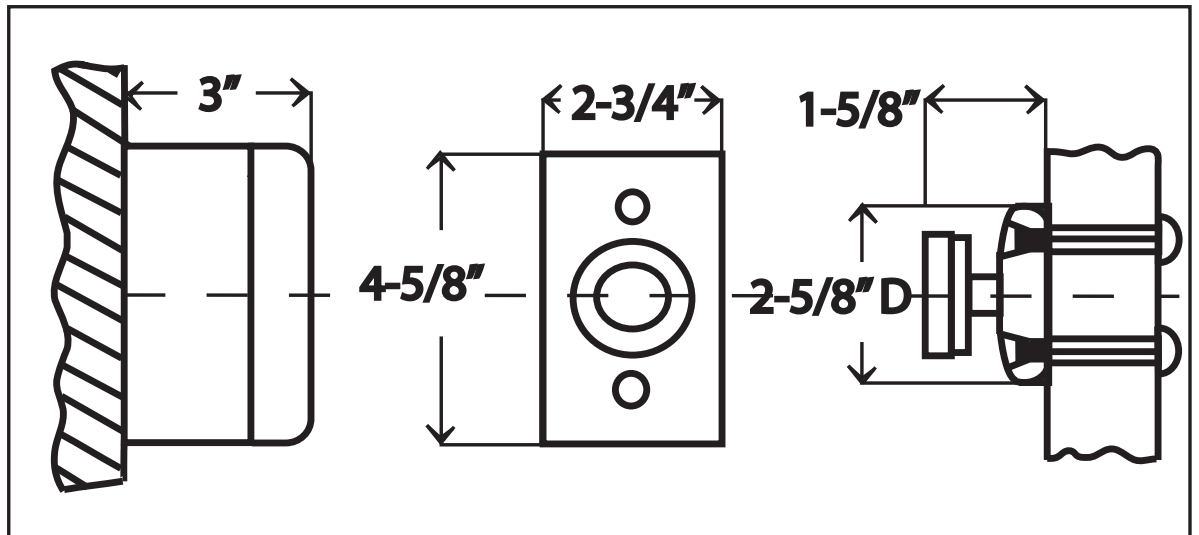

MDHR-1
RECESSED WALL MOUNT

MDHS-2
SURFACE WALL MOUNT

6605 Flotilla St.
City of Commerce
CA 90040 USA
Tel: (323) 888-6601
FAX: (323) 888-6699
Website: cal-royal.com
Email: sales@cal-royal.com

ITEM NO.	DESCRIPTION	ANSI	SCALE	UNIT	VERSION
MDHR-1 MDHS-2	MAGNETIC DOOR HOLDER	156.14	NOT TO SCALE	inches	ver. 1.0 rev. 09/12
			PAGE 1 OF 1		BY: bteves/adg