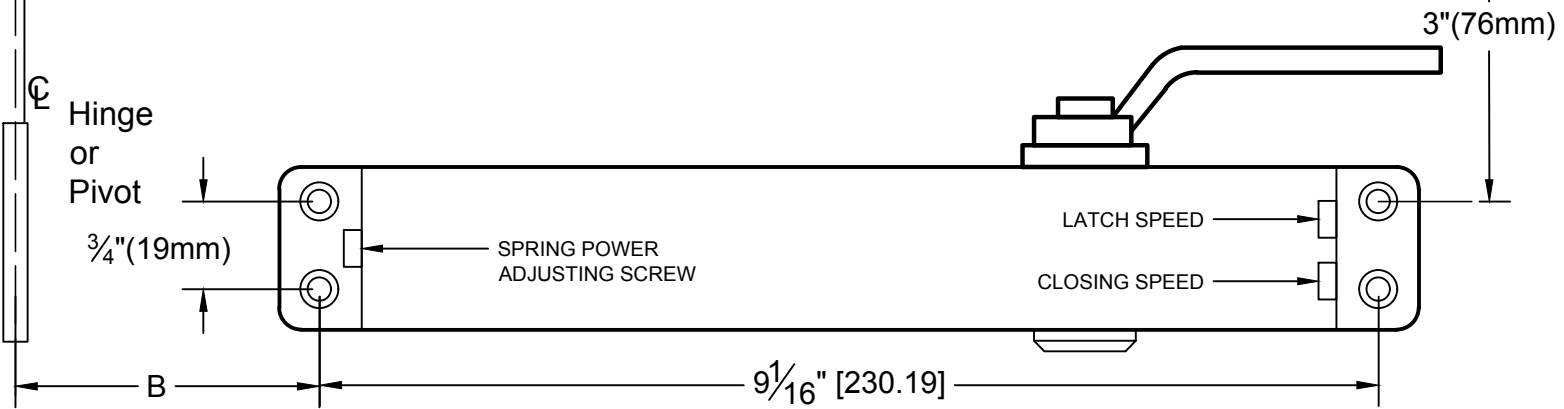

DIMENSION FOR DESIRE OPENING		
OPENING	DIM A	DIM B
TO 100 Degree	7-7/8" (200 mm)	5-29/32" (150 mm)
120 - 180 Degree	6-11/16" (170 mm)	4-23/32" (120 mm)

6605 Flotilla Street
 City of Commerce
 CA 90040 USA
 Tel.# (323) 888-6601
 FAX # (323) 888-6699
 WEB SITE:
 CAL-ROYAL.COM
 Email: sales@cal-royal.com

ITEM NO.
 N500PBF.
 ANSI :

DESCRIPTION :
 PARALLEL ARM INSTALLATION (PUSH SIDE)
 UNITS :
 Inches

VERSION :
 1-01 (02/11/2019)

SCALE :
 Not To Scale
 Prepared By:
 Alex G/ Cris L